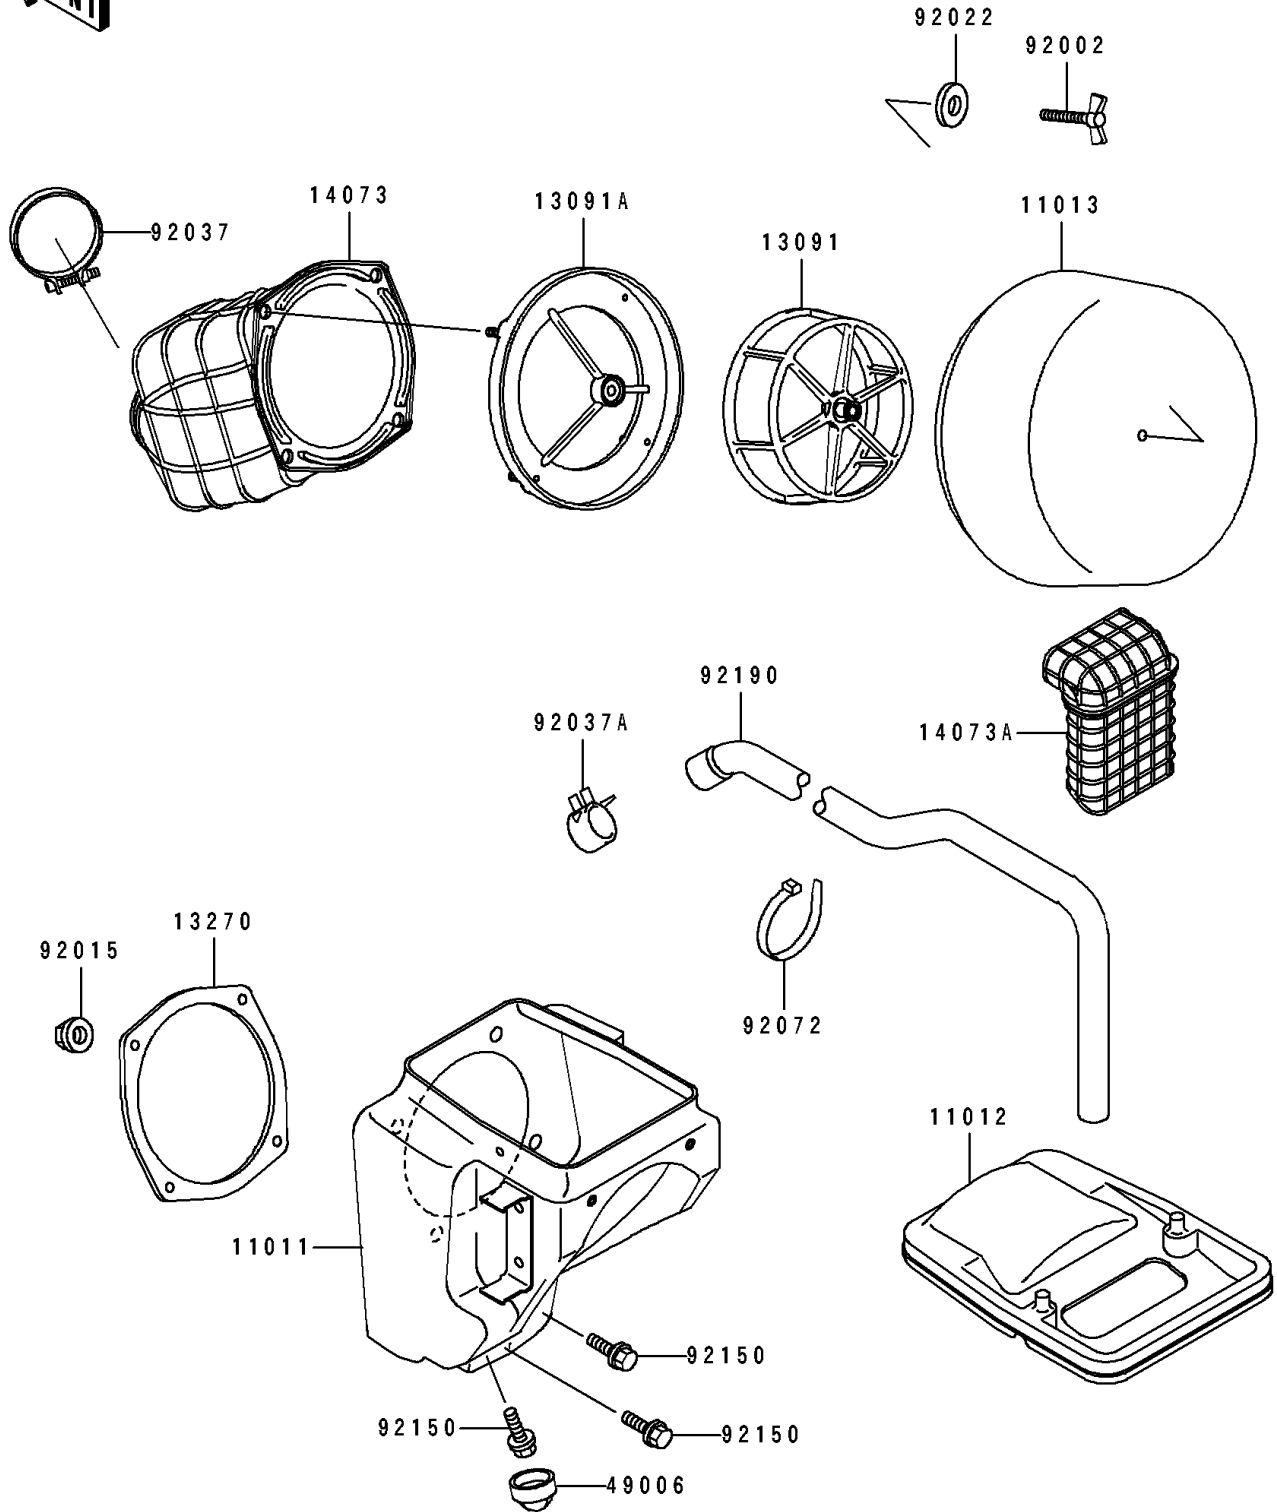

1993 KLX650R PARTS DIAGRAM

Air Cleaner

E1130

1993 KLX650R PARTS LIST

Air Cleaner

ITEM NAME	PART NUMBER	QUANTITY
CASE-AIR FILTER (Ref # 11011)	11011-1421	1
CAP,AIR FILTER (Ref # 11012)	11012-1856	1
ELEMENT-AIR FILTER (Ref # 11013)	11013-1196	1
HOLDER,ELEMENT (Ref # 13091)	13091-1454	1
HOLDER,ELEMENT (Ref # 13091A)	13091-1835	1
PLATE,DUCT FITTING (Ref # 13270)	13270-1284	1
DUCT,AIR FILTER (Ref # 14073)	14073-1527	1
DUCT,AIR INTAKE (Ref # 14073A)	14073-1576	1
BOOT (Ref # 49006)	49006-1248	1
BOLT,WING (Ref # 92002)	92002-1719	1
NUT,FLANGED,5MM (Ref # 92015)	92015-1656	4
WASHER,6.5X20X1.6 (Ref # 92022)	92022-125	1
CLAMP (Ref # 92037)	92037-1859	1
CLAMP (Ref # 92037A)	92037-1860	1
BAND,L=365 (Ref # 92072)	92072-1197	1
BOLT,FLANGED,6X16 (Ref # 92150)	92150-1506	3
TUBE,BREATHER (Ref # 92190)	92190-1386	1