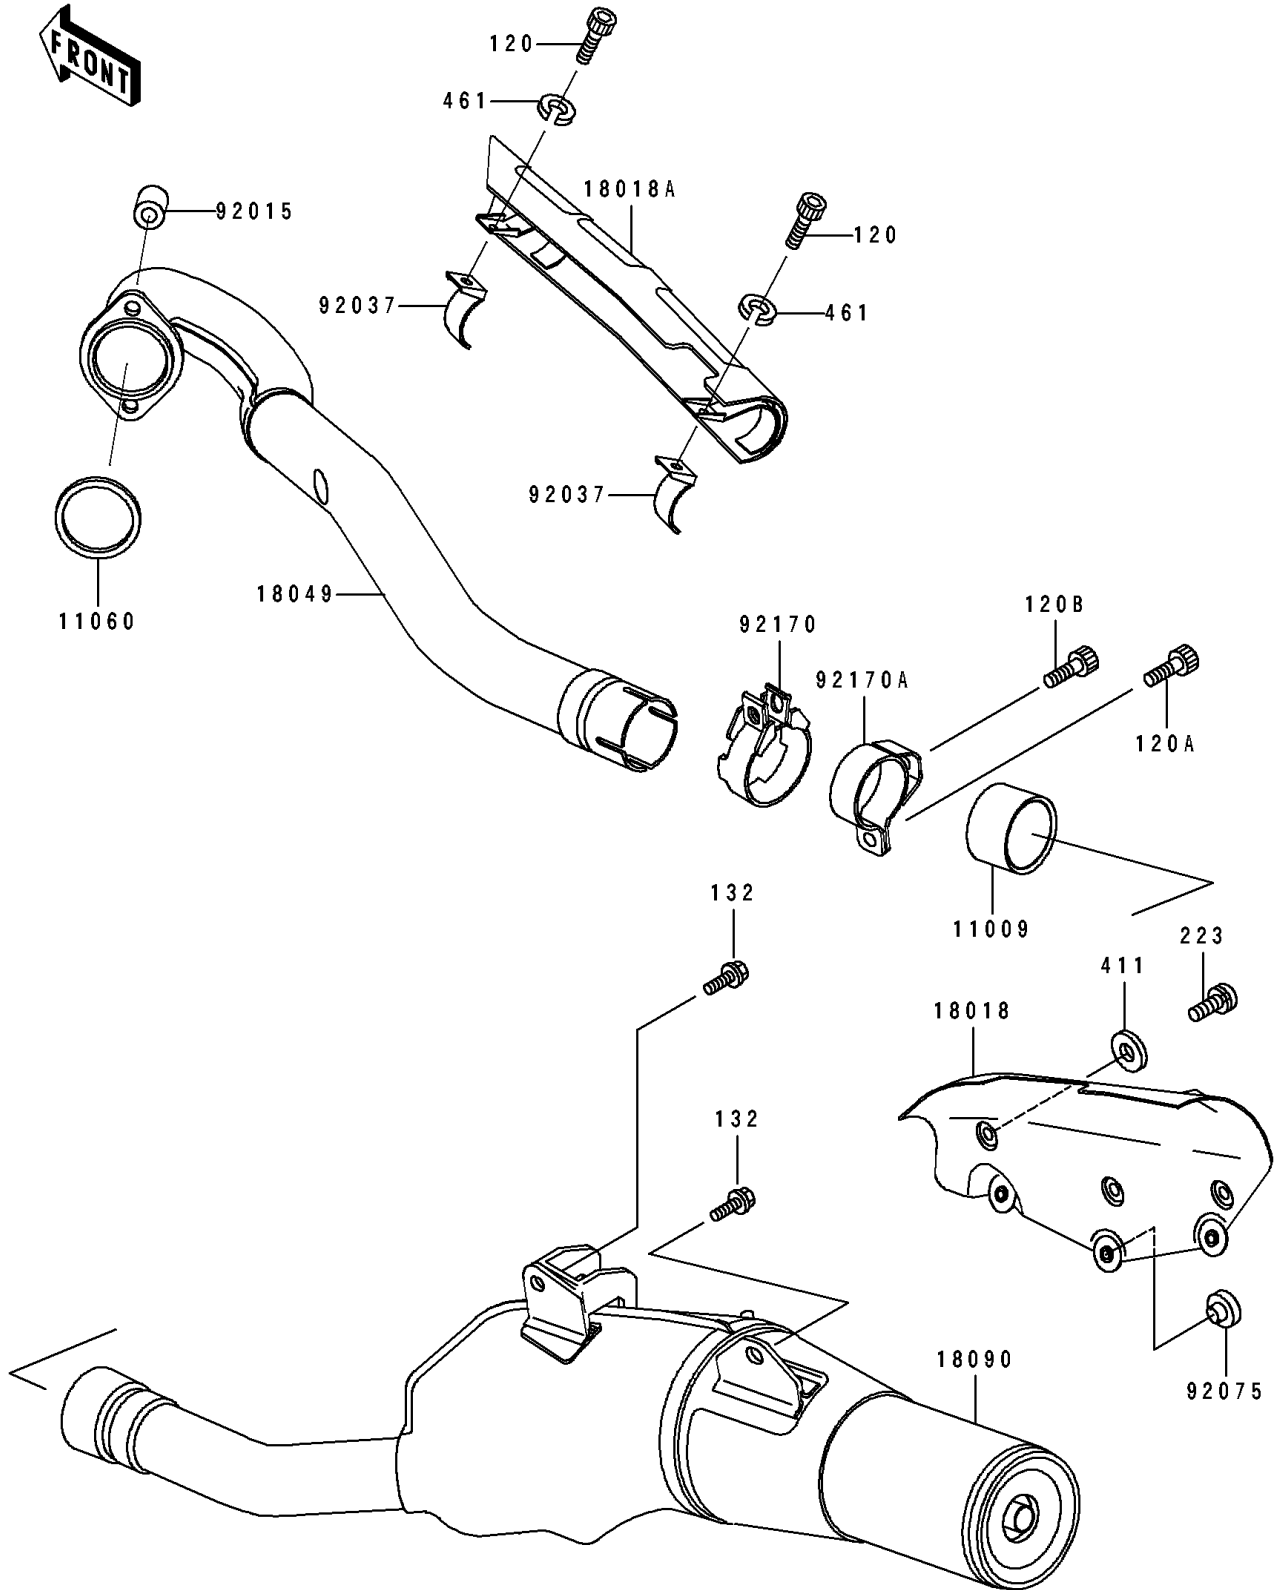

1993 KLX650R PARTS DIAGRAM

Muffler(s)

E1140

1993 KLX650R PARTS LIST

Muffler(s)

ITEM NAME	PART NUMBER	QUANTITY
GASKET,EXHAUST PIPE CONNECTING (Ref # 11009)	11009-1666	1
GASKET,EXHAUST PIPE (Ref # 11060)	11060-1119	1
PLATE-HEAT GUARD (Ref # 18018)	18018-1106	1
PLATE-HEAT GUARD (Ref # 18018A)	18018-1110	1
PIPE-EXHAUST (Ref # 18049)	18049-1668	1
BODY-COMP-MUFFLER (Ref # 18090)	18090-1293	1
NUT (Ref # 92015)	92015-1923	2
CLAMP,EXHAUST PIPE COVER (Ref # 92037)	92037-1613	2
DAMPER (Ref # 92075)	92075-005	5
CLAMP (Ref # 92170)	92170-1590	1
CLAMP (Ref # 92170A)	92170-1591	1
BOLT-SOCKET (Ref # 120)	120Z0620	2
BOLT-SOCKET (Ref # 120A)	120Z0812	1
BOLT-SOCKET (Ref # 120B)	120Z0814	1
BOLT-FLANGED-SMALL (Ref # 132)	132Y0816	2
SCREW-PAN-WS-CROS (Ref # 223)	223C0610	4
WASHER-PLAIN,6MM,BLACK (Ref # 411)	411F0600	4
WASHER-SPRING,6MM (Ref # 461)	461S0600	2