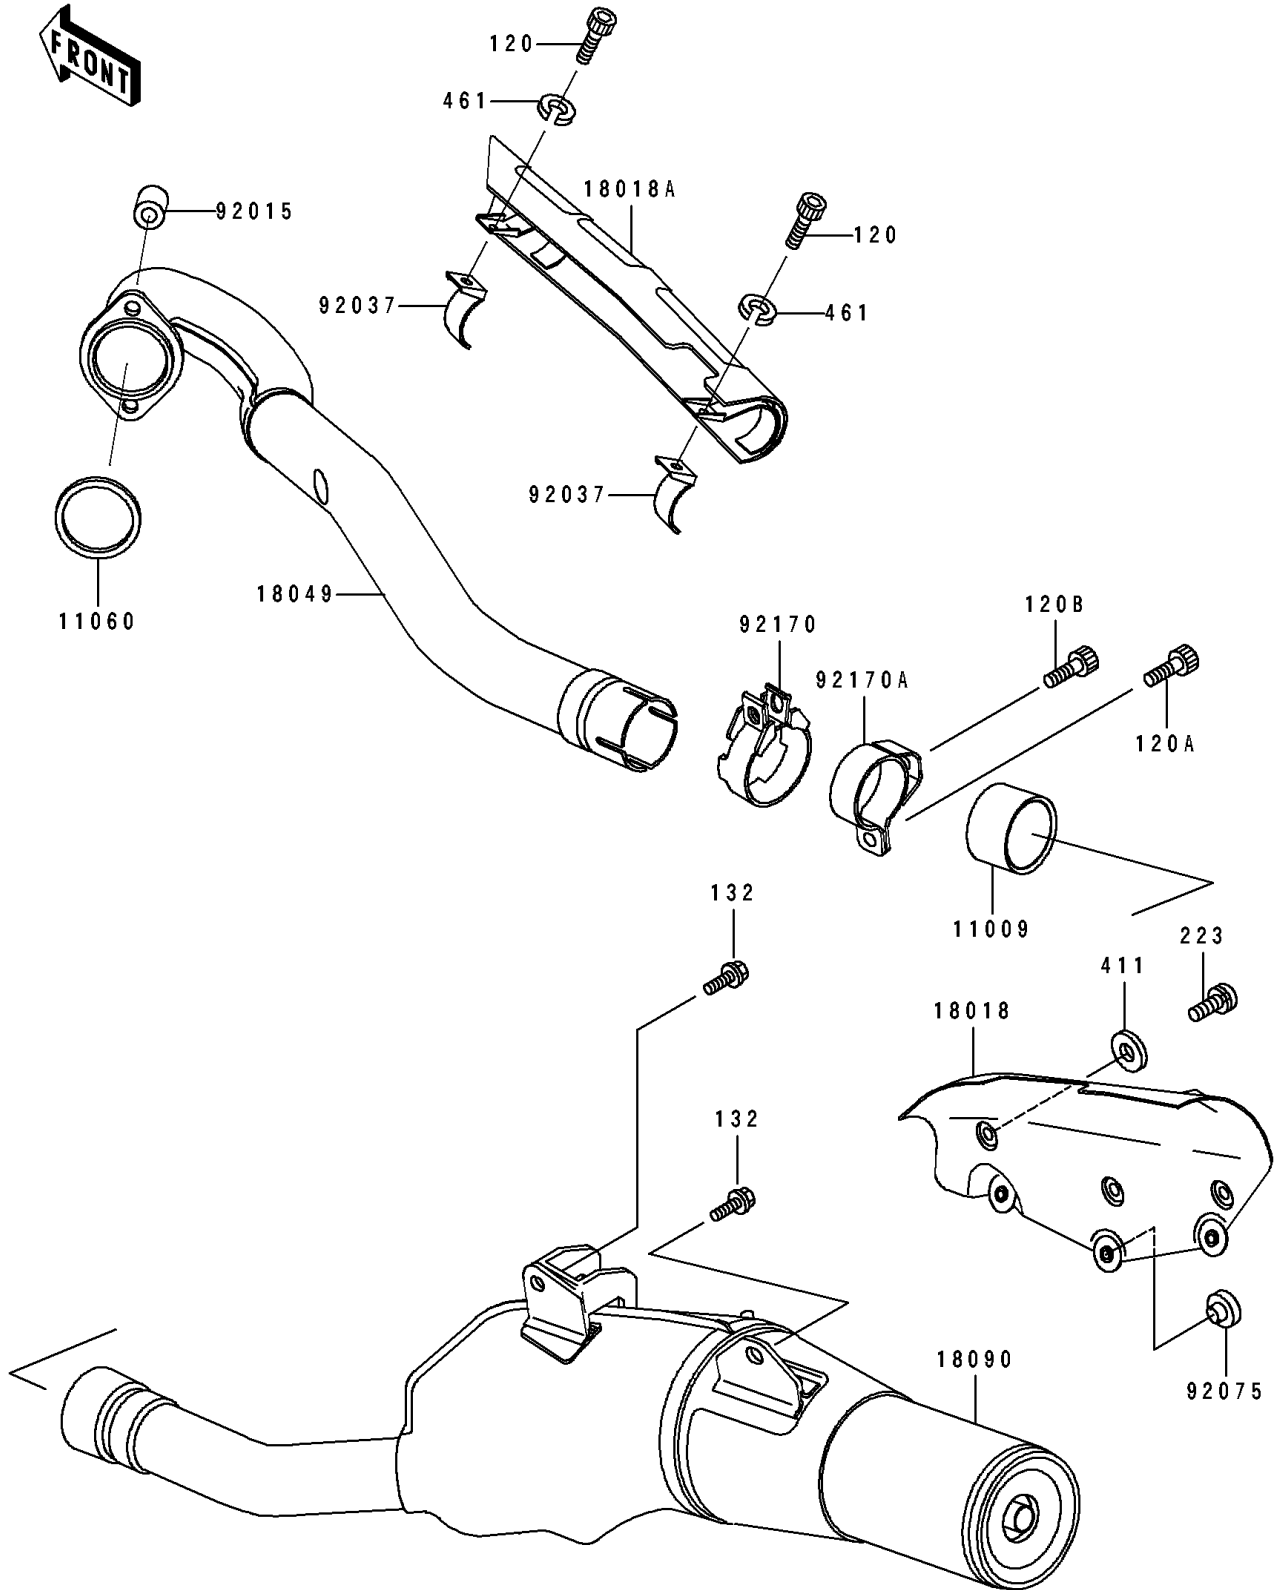

# 1993 KLX650R PARTS DIAGRAM

Muffler(s)

E1140

# 1993 KLX650R PARTS LIST

## Muffler(s)

ITEM NAME	PART NUMBER	QUANTITY
GASKET,EXHAUST PIPE CONNECTING (Ref # 11009)	11009-1666	1
GASKET,EXHAUST PIPE (Ref # 11060)	11060-1119	1
PLATE-HEAT GUARD (Ref # 18018)	18018-1106	1
PLATE-HEAT GUARD (Ref # 18018A)	18018-1110	1
PIPE-EXHAUST (Ref # 18049)	18049-1668	1
BODY-COMP-MUFFLER (Ref # 18090)	18090-1293	1
NUT (Ref # 92015)	92015-1923	2
CLAMP,EXHAUST PIPE COVER (Ref # 92037)	92037-1613	2
DAMPER (Ref # 92075)	92075-005	5
CLAMP (Ref # 92170)	92170-1590	1
CLAMP (Ref # 92170A)	92170-1591	1
BOLT-SOCKET (Ref # 120)	120Z0620	2
BOLT-SOCKET (Ref # 120A)	120Z0812	1
BOLT-SOCKET (Ref # 120B)	120Z0814	1
BOLT-FLANGED-SMALL (Ref # 132)	132Y0816	2
SCREW-PAN-WS-CROS (Ref # 223)	223C0610	4
WASHER-PLAIN,6MM,BLACK (Ref # 411)	411F0600	4
WASHER-SPRING,6MM (Ref # 461)	461S0600	2