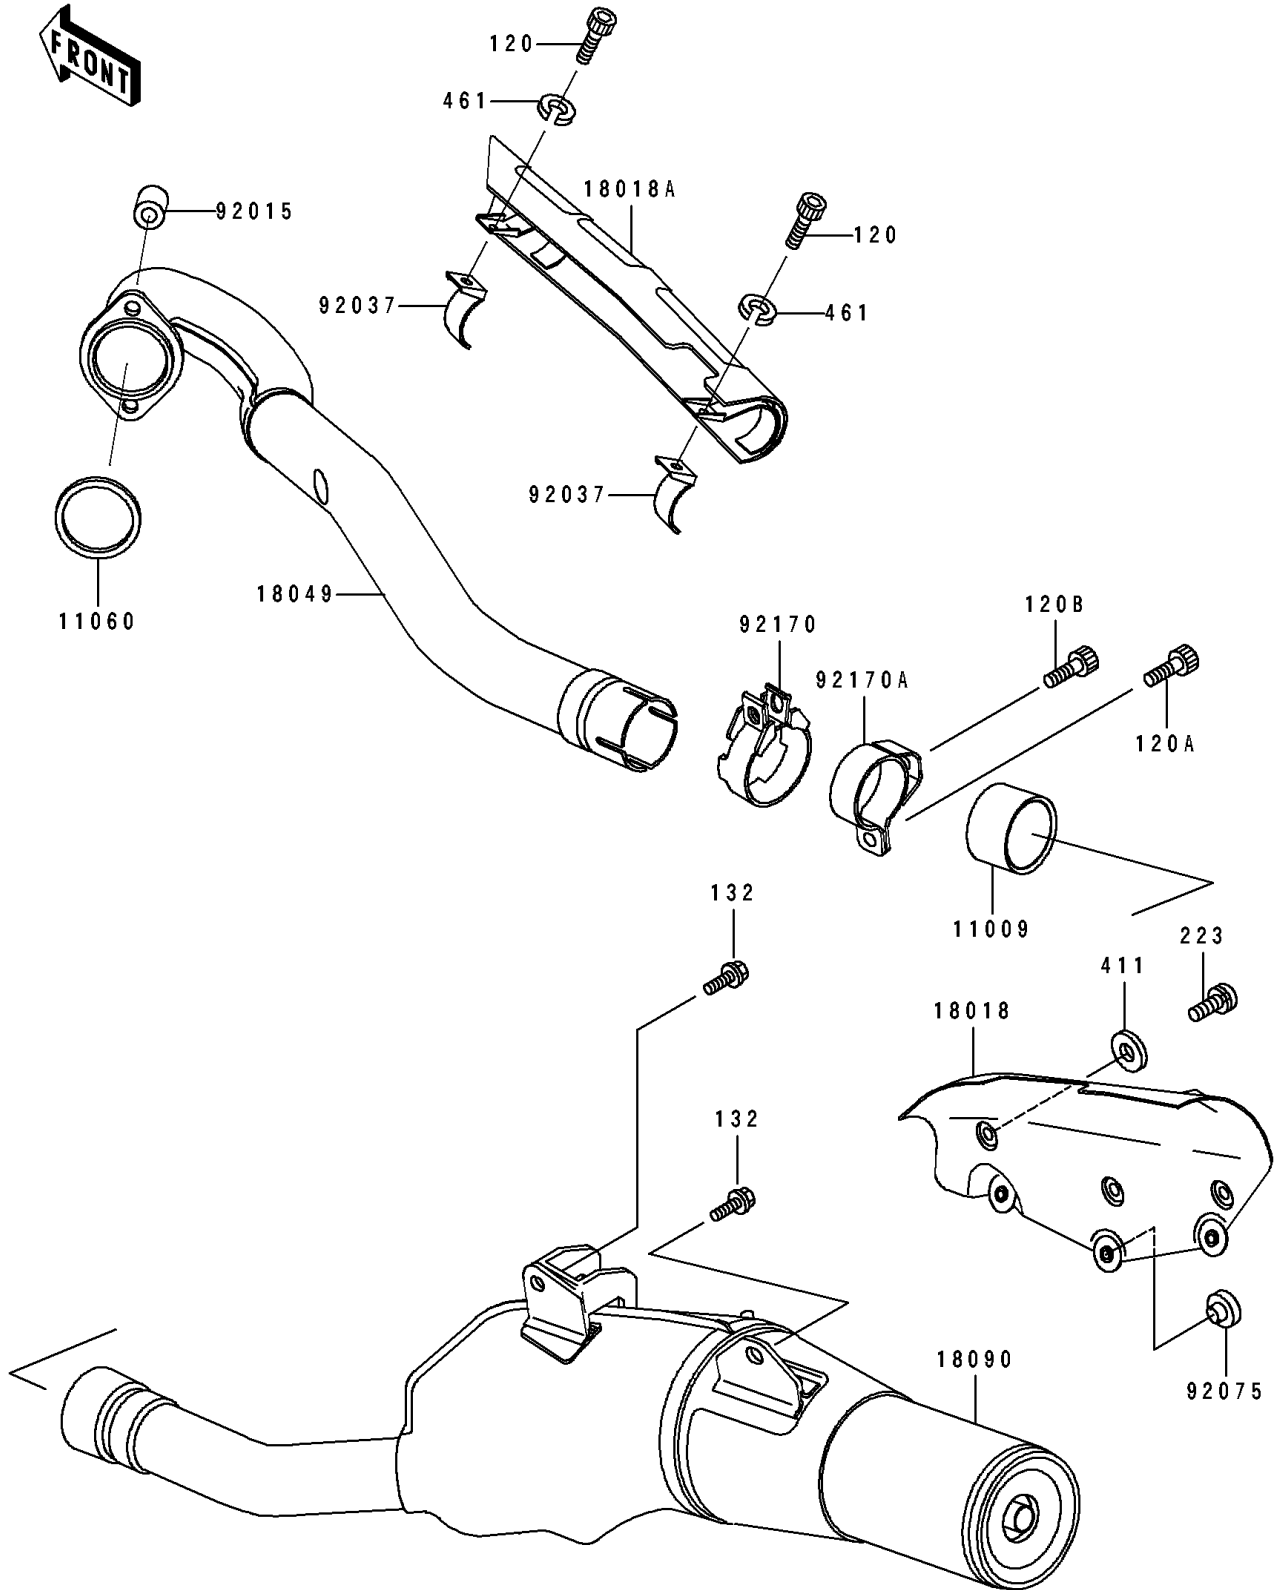

1994 KLX650R PARTS DIAGRAM

Muffler(s)

E1140

1994 KLX650R PARTS LIST

Muffler(s)

ITEM NAME	PART NUMBER	QUANTITY
GASKET,EXHAUST PIPE CONNECTING (Ref # 11009)	11009-1666	1
GASKET,EXHAUST PIPE (Ref # 11060)	11060-1119	1
PLATE-HEAT GUARD (Ref # 18018)	18018-1106	1
PLATE-HEAT GUARD (Ref # 18018A)	18018-1110	1
PIPE-EXHAUST (Ref # 18049)	18049-1668	1
BODY-COMP-MUFFLER (Ref # 18090)	18090-1293	1
NUT (Ref # 92015)	92015-1923	2
CLAMP,EXHAUST PIPE COVER (Ref # 92037)	92037-1613	2
DAMPER (Ref # 92075)	92075-005	5
CLAMP (Ref # 92170)	92170-1590	1
CLAMP (Ref # 92170A)	92170-1591	1
BOLT-SOCKET (Ref # 120)	120Z0620	2
BOLT-SOCKET (Ref # 120A)	120Z0812	1
BOLT-SOCKET (Ref # 120B)	120Z0814	1
BOLT-FLANGED-SMALL (Ref # 132)	132Y0816	2
SCREW-PAN-WS-CROS (Ref # 223)	223C0610	4
WASHER-PLAIN,6MM,BLACK (Ref # 411)	411F0600	4
WASHER-SPRING,6MM (Ref # 461)	461S0600	2