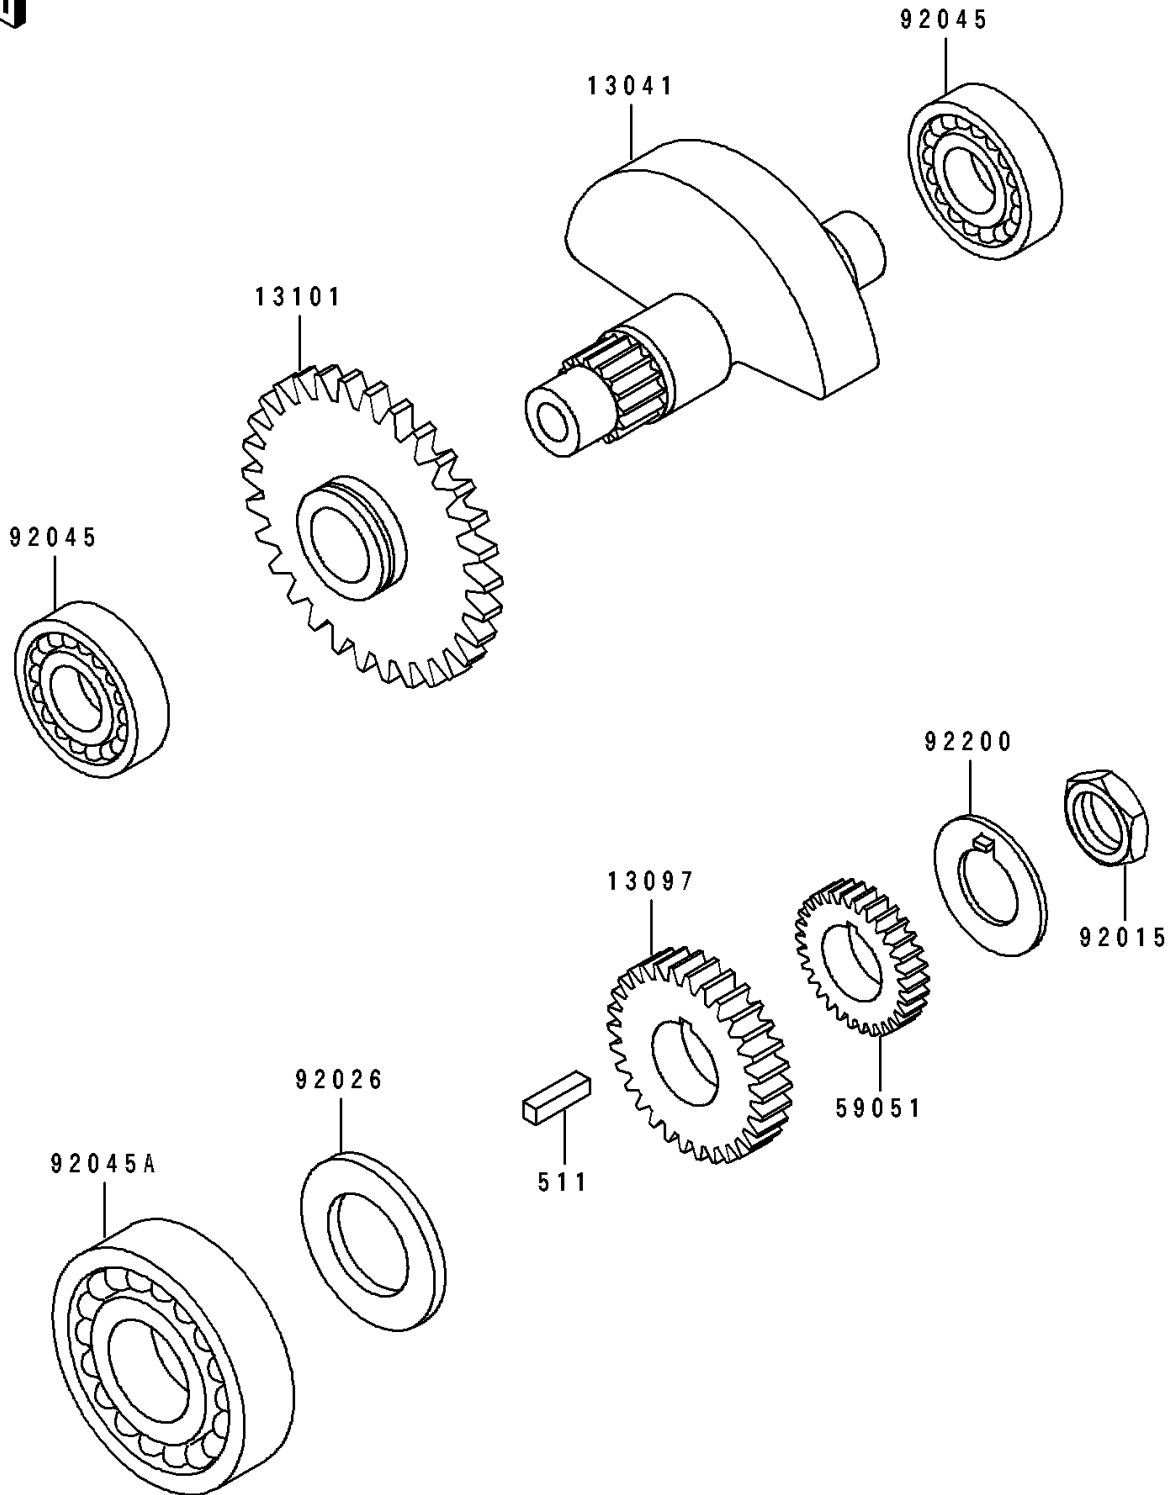

# 1993 KLX650R PARTS DIAGRAM

Balancer

E1323

# 1993 KLX650R PARTS LIST

## Balancer

ITEM NAME	PART NUMBER	QUANTITY
BALANCER (Ref # 13041)	13041-1105	1
GEAR-PRIMARY SPUR,33T (Ref # 13097)	13097-1185	1
GEAR-ASSY,BALANCER (Ref # 13101)	13101-1205	1
GEAR-SPUR,27T (Ref # 59051)	59051-1145	1
NUT,22MM (Ref # 92015)	92015-1890	1
SPACER,30X50X4 (Ref # 92026)	92026-1280	1
BEARING-BALL,#6204 (Ref # 92045)	92045-1032	2
BEARING-BALL,TM-SX08A50C3 (Ref # 92045A)	92045-1187	1
WASHER,CLAW (Ref # 92200)	92200-1157	1
KEY-SUNK (Ref # 511)	511A0520	1