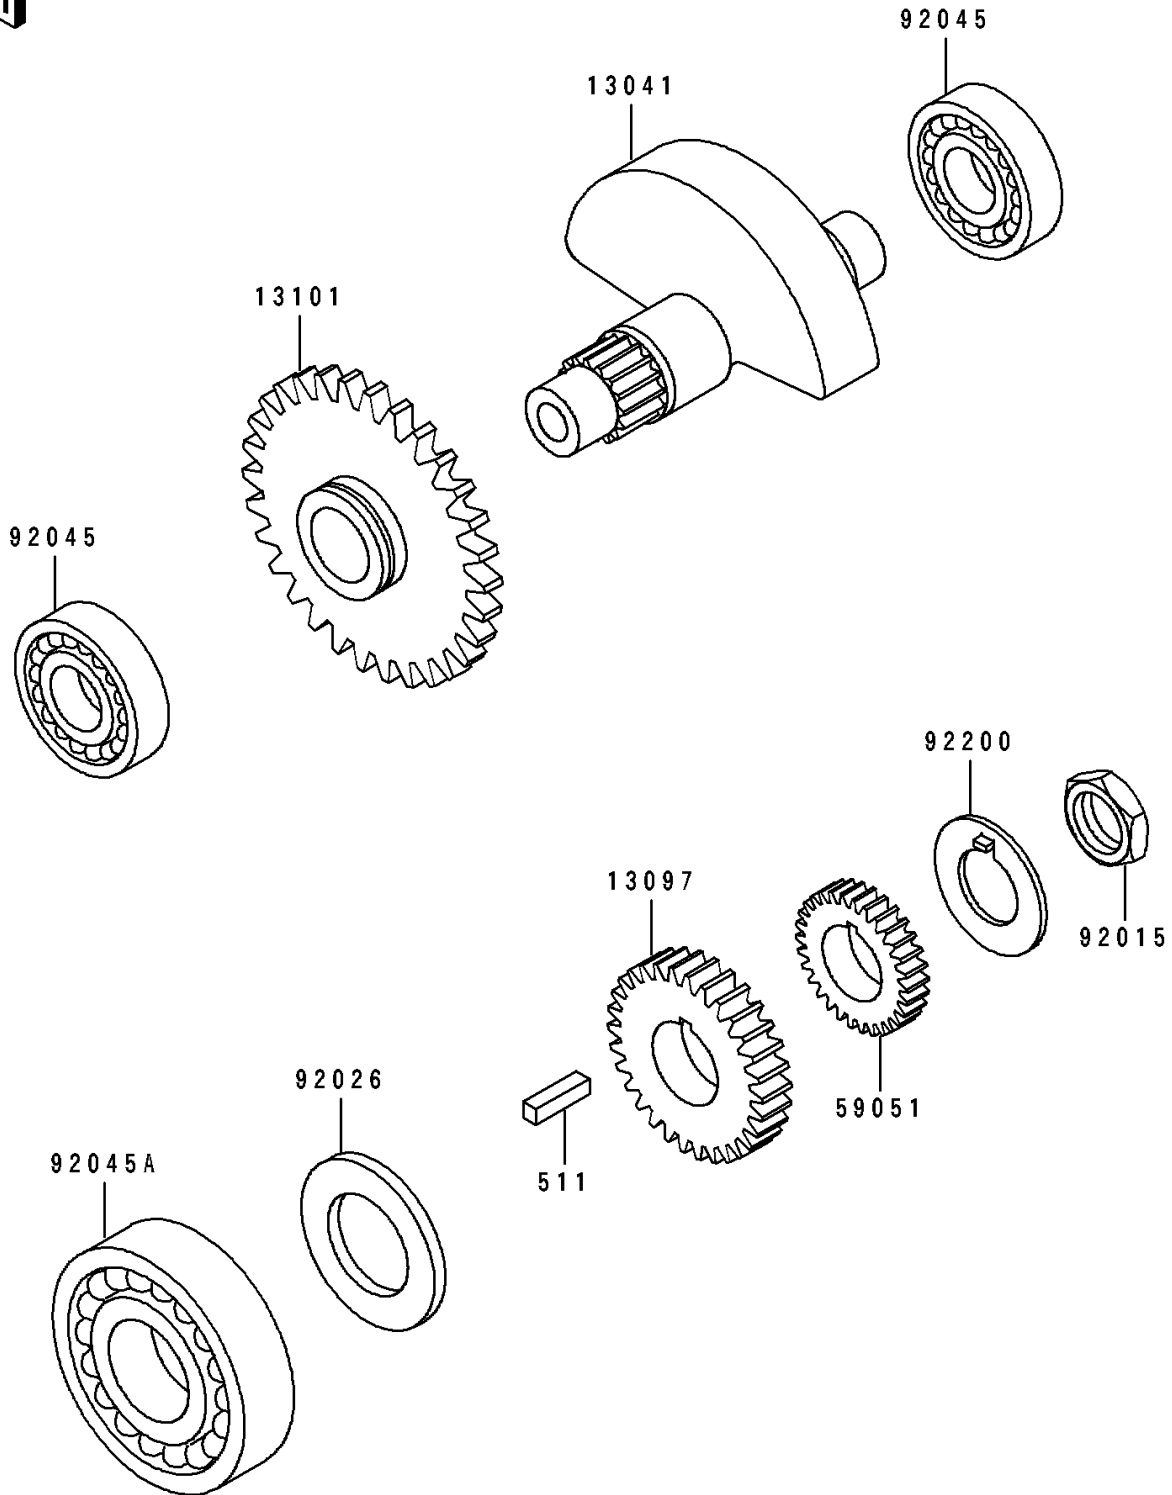

1995 KLX650R PARTS DIAGRAM

Balancer

E1323

1995 KLX650R PARTS LIST

Balancer

ITEM NAME	PART NUMBER	QUANTITY
BALANCER (Ref # 13041)	13041-1105	1
GEAR-PRIMARY SPUR,33T (Ref # 13097)	13097-1185	1
GEAR-ASSY,BALANCER (Ref # 13101)	13101-1205	1
GEAR-SPUR,27T (Ref # 59051)	59051-1145	1
NUT,22MM (Ref # 92015)	92015-1890	1
SPACER,30X50X4 (Ref # 92026)	92026-1280	1
BEARING-BALL,#6204 (Ref # 92045)	92045-1032	2
BEARING-BALL,TM-SX08A50C3 (Ref # 92045A)	92045-1187	1
WASHER,CLAW (Ref # 92200)	92200-1157	1
KEY-SUNK (Ref # 511)	511A0520	1