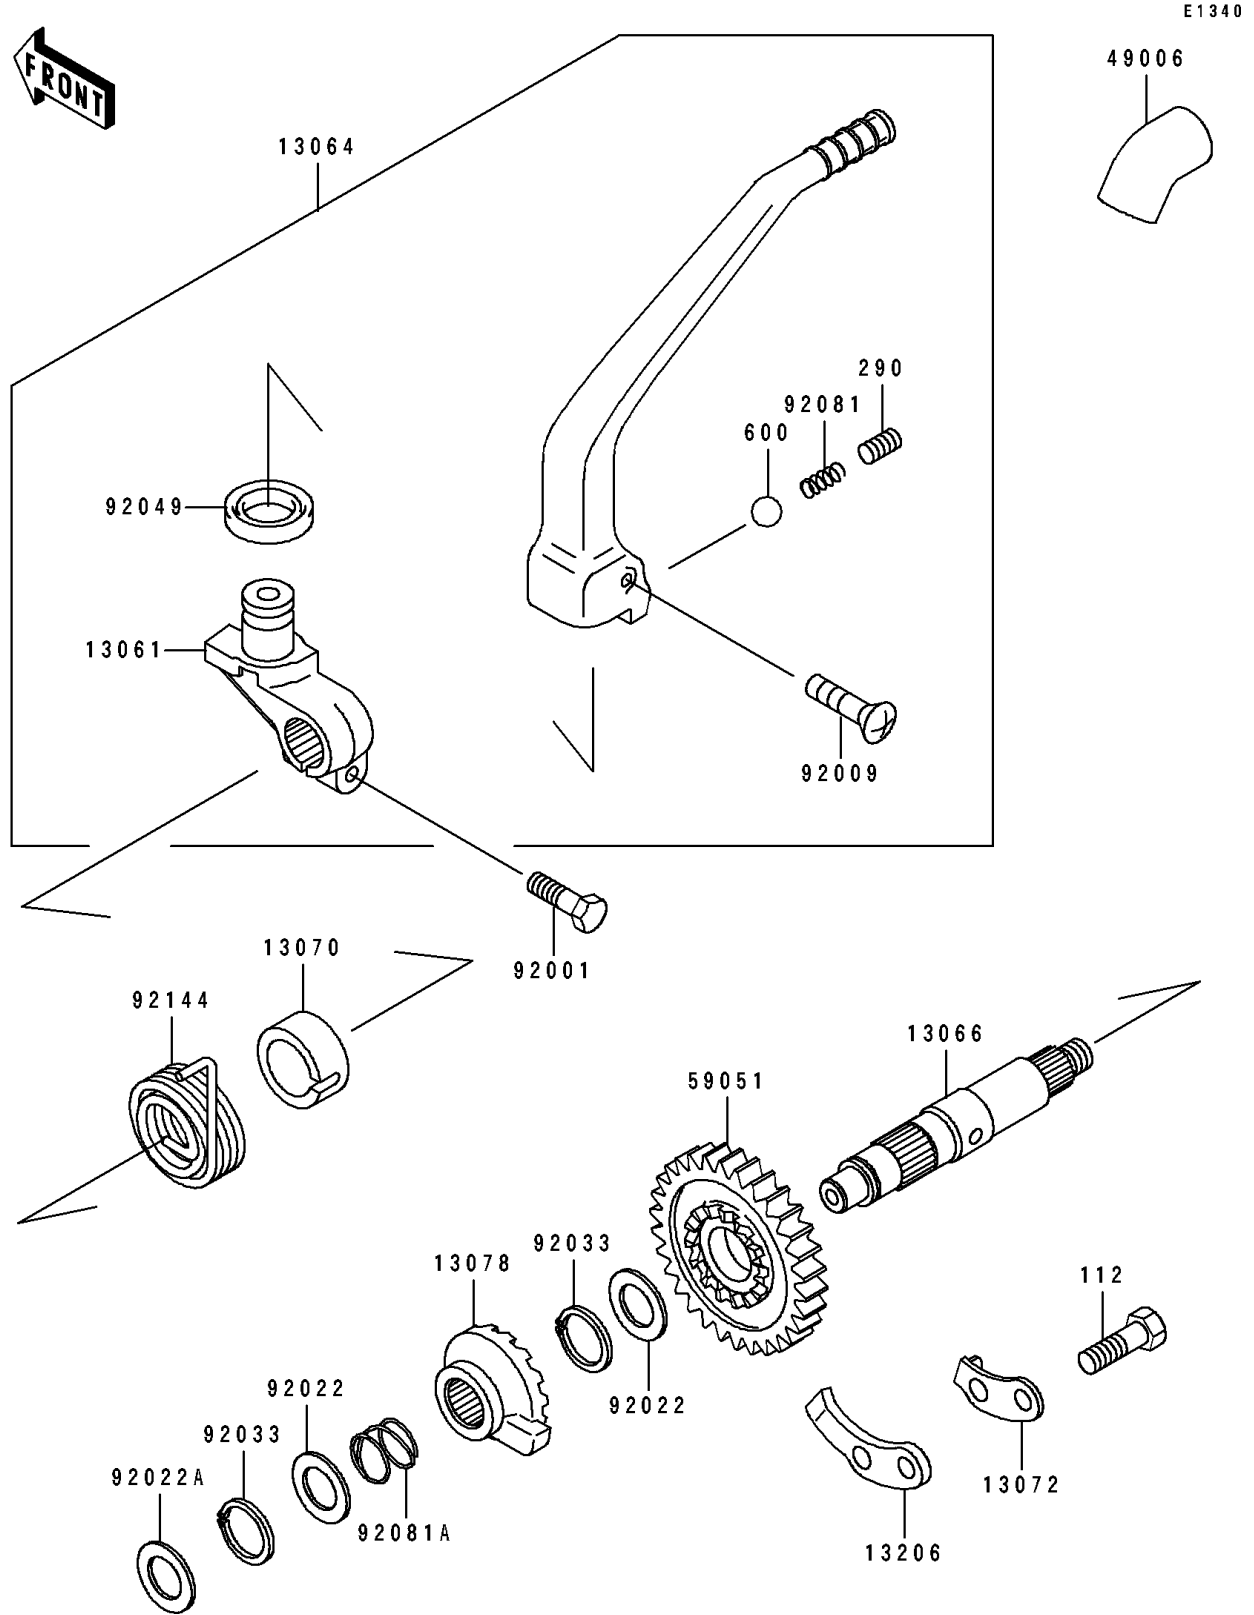

# 1993 KLX650R PARTS DIAGRAM

# 1993 KLX650R PARTS LIST

## Kickstarter Mechanism

ITEM NAME	PART NUMBER	QUANTITY
BOSS,KICK PEDAL (Ref # 13061)	13061-1375	1
LEVER-ASSY-KICK,PEDAL (Ref # 13064)	13064-1171	1
SHAFT-KICK (Ref # 13066)	13066-1086	1
GUIDE,KICK SPRING (Ref # 13070)	13070-1106	1
STOPPER,KICKSTARTER (Ref # 13072)	13072-014	1
RATCHET (Ref # 13078)	13078-1051	1
GUIDE-KICK (Ref # 13206)	13206-1064	1
BOOT,KICK PEDAL (Ref # 49006)	49006-1284	1
GEAR,KICKSTARTER,32T (Ref # 59051)	59051-1278	1
BOLT,8X28 (Ref # 92001)	92001-1042	1
SCREW,6X30 (Ref # 92009)	92009-1590	1
WASHER,25.3X30X0.5 (Ref # 92022)	92022-159	2
WASHER,20.5X25.5X0.5 (Ref # 92022A)	92022-252	1
RING-SNAP,24MM (Ref # 92033)	92033-026	2
SEAL-OIL (Ref # 92049)	92049-1406	1
SPRING,KICK PEDAL (Ref # 92081)	92081-020	1
SPRING (Ref # 92081A)	92081-097	1
SPRING,KICKSTARTER (Ref # 92144)	92144-1675	1
BOLT-UPSET (Ref # 112)	112G0618	2
SCREW-SET-SOCKET (Ref # 290)	290T0808	1
BALL-STEEL,1/4" (Ref # 600)	600A0800	1