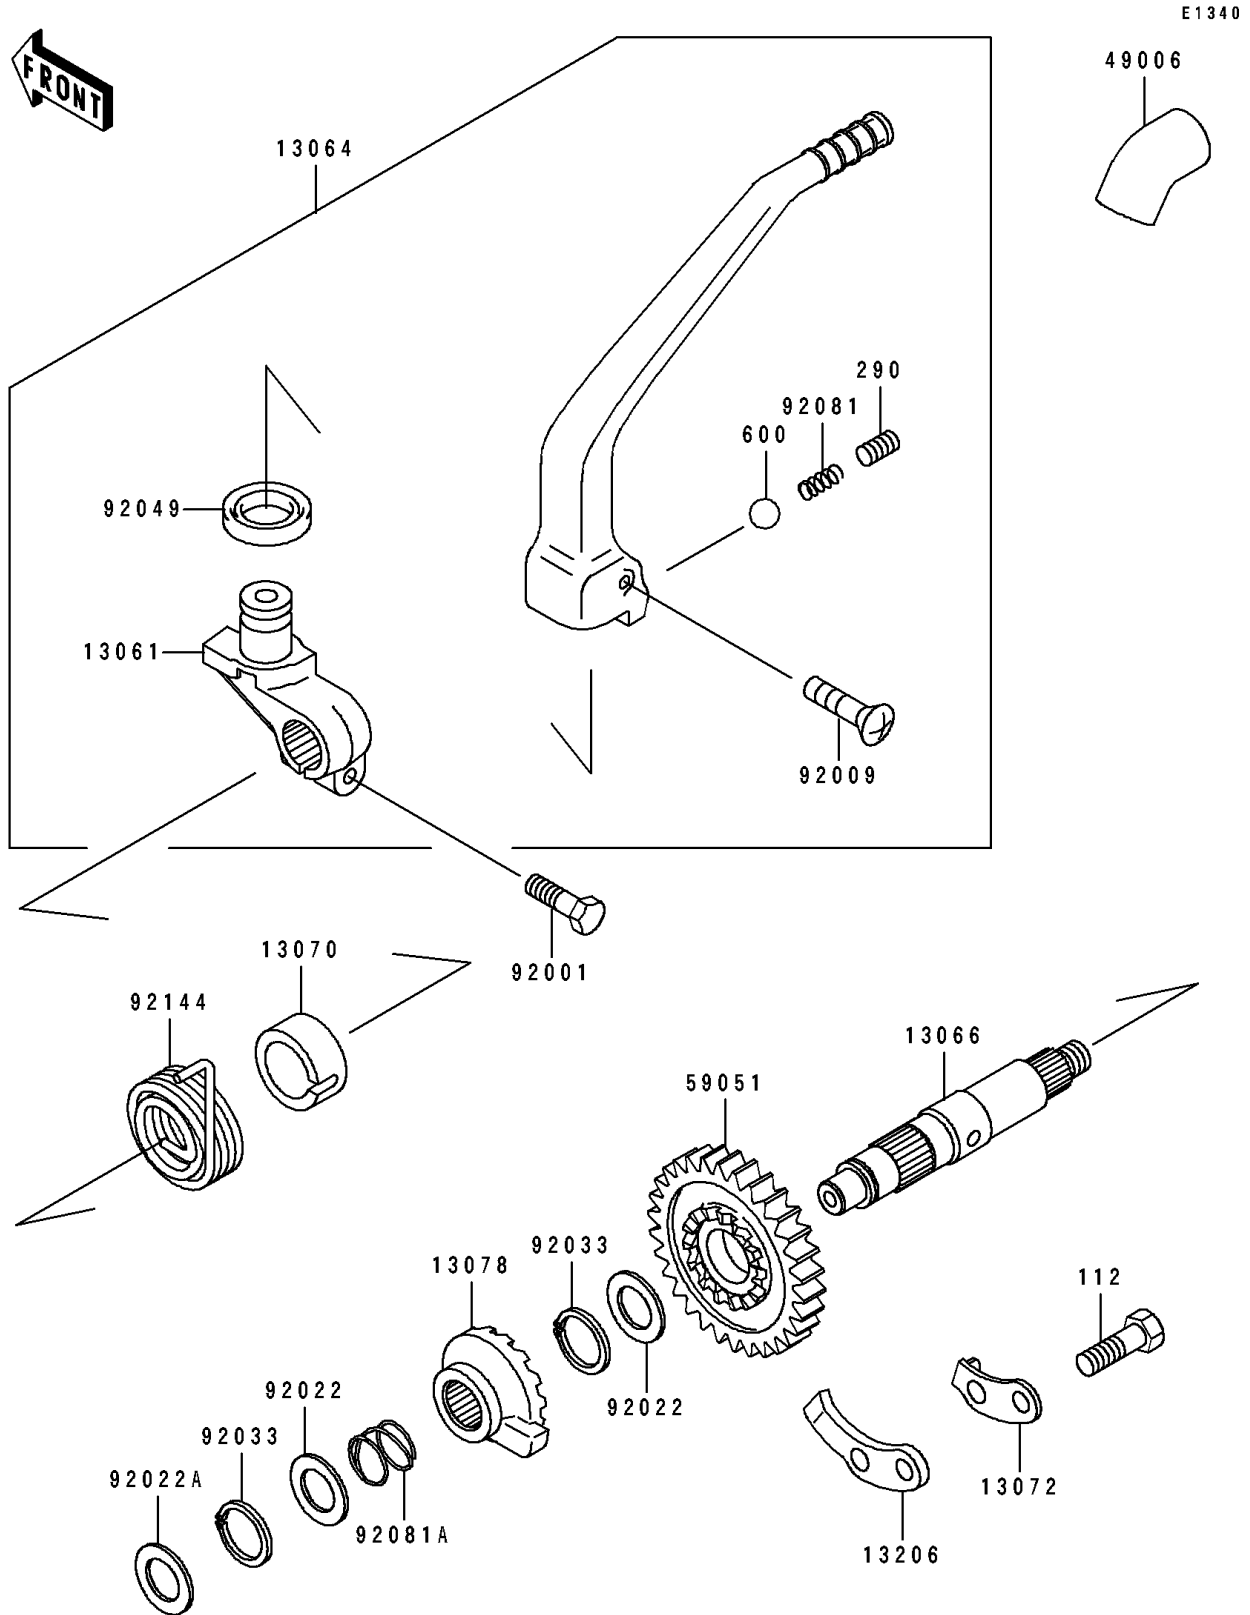

1994 KLX650R PARTS DIAGRAM

Kickstarter Mechanism

1994 KLX650R PARTS LIST

Kickstarter Mechanism

ITEM NAME	PART NUMBER	QUANTITY
BOSS,KICK PEDAL (Ref # 13061)	13061-1375	1
LEVER-ASSY-KICK,PEDAL (Ref # 13064)	13064-1171	1
SHAFT-KICK (Ref # 13066)	13066-1086	1
GUIDE,KICK SPRING (Ref # 13070)	13070-1106	1
STOPPER,KICKSTARTER (Ref # 13072)	13072-014	1
RATCHET (Ref # 13078)	13078-1051	1
GUIDE-KICK (Ref # 13206)	13206-1064	1
BOOT,KICK PEDAL (Ref # 49006)	49006-1284	1
GEAR,KICKSTARTER,32T (Ref # 59051)	59051-1278	1
BOLT,8X28 (Ref # 92001)	92001-1042	1
SCREW,6X30 (Ref # 92009)	92009-1590	1
WASHER,25.3X30X0.5 (Ref # 92022)	92022-159	2
WASHER,20.5X25.5X0.5 (Ref # 92022A)	92022-252	1
RING-SNAP,24MM (Ref # 92033)	92033-026	2
SEAL-OIL (Ref # 92049)	92049-1406	1
SPRING,KICK PEDAL (Ref # 92081)	92081-020	1
SPRING (Ref # 92081A)	92081-097	1
SPRING,KICKSTARTER (Ref # 92144)	92144-1675	1
BOLT-UPSET (Ref # 112)	112G0618	2
SCREW-SET-SOCKET (Ref # 290)	290T0808	1
BALL-STEEL,1/4" (Ref # 600)	600A0800	1