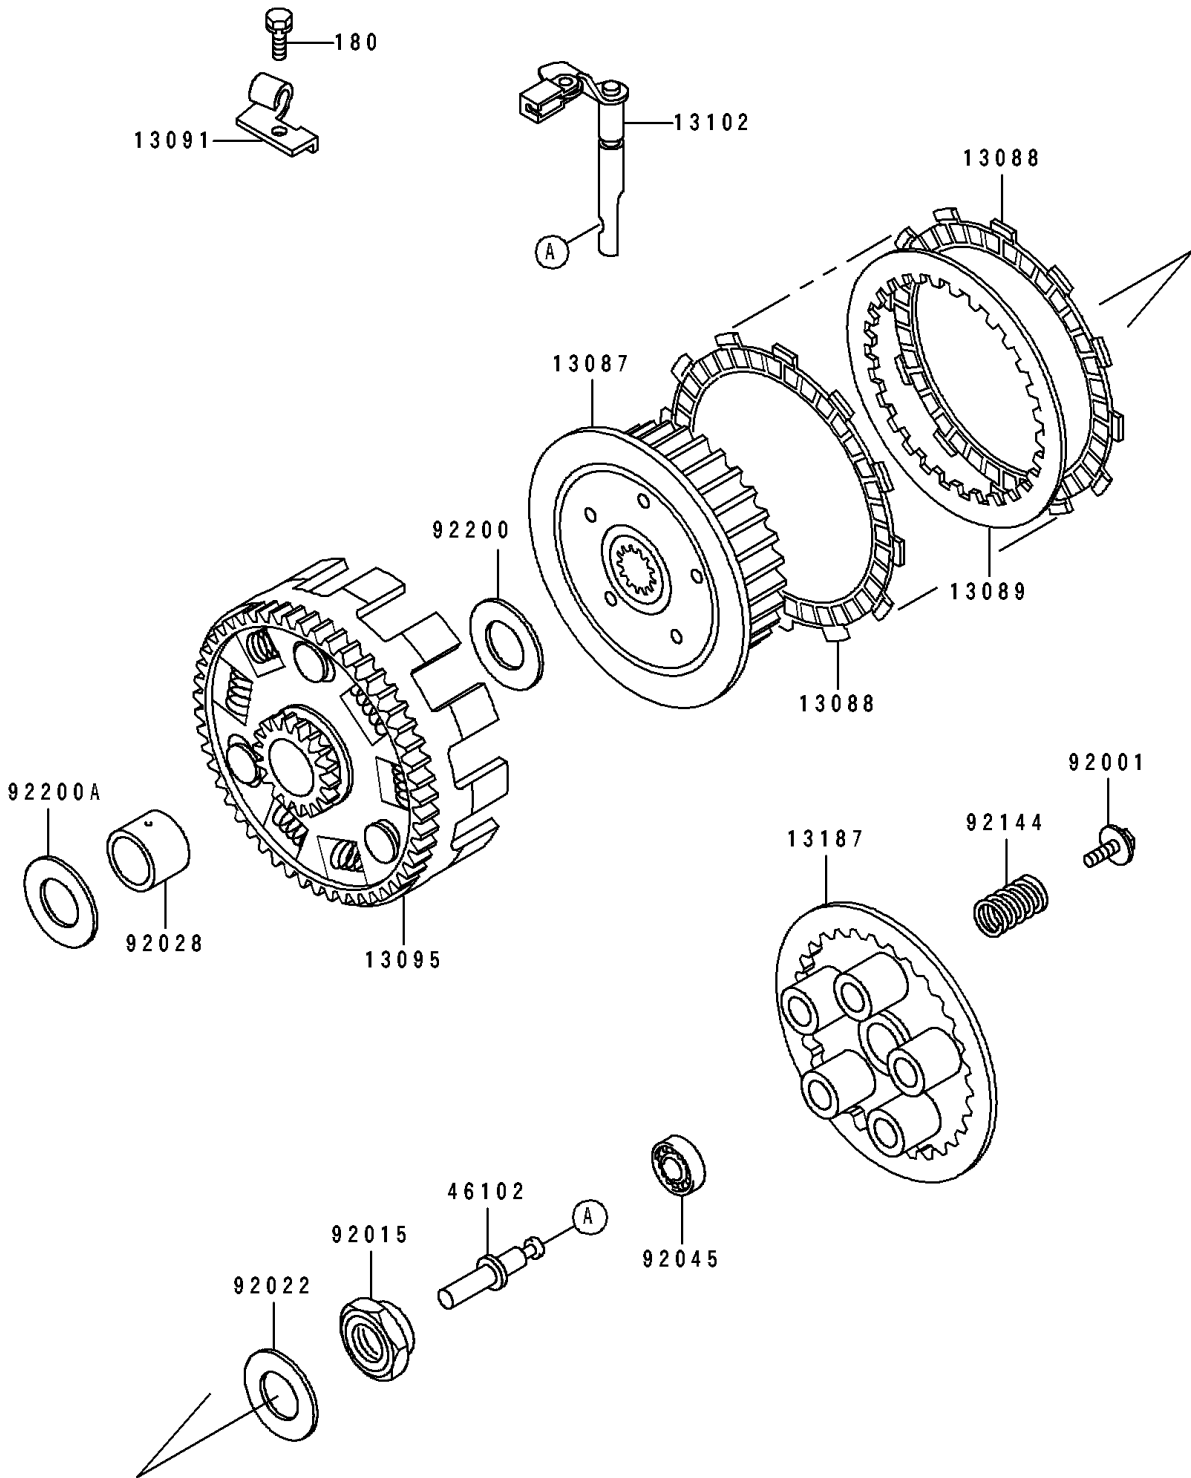

1993 KLX650R PARTS DIAGRAM

Clutch

E1350

1993 KLX650R PARTS LIST

Clutch

ITEM NAME	PART NUMBER	QUANTITY
HUB-CLUTCH (Ref # 13087)	13087-1146	1
PLATE-FRICTION (Ref # 13088)	13088-040	7
PLATE-CLUTCH,T=2.0 (Ref # 13089)	13089-1068	6
HOLDER,CLUTCH CABLE (Ref # 13091)	13091-1876	1
HOUSING-COMP-CLUTCH (Ref # 13095)	13095-1256	1
RELEASE-COMP-CLUTCH (Ref # 13102)	13102-1116	1
PLATE-CLUTCH OPERATING (Ref # 13187)	13187-1012	1
ROD,CLUTCH (Ref # 46102)	46102-1030	1
BOLT,FLANGED,6X18 (Ref # 92001)	92001-1066	5
NUT,20MM (Ref # 92015)	92015-1555	1
WASHER (Ref # 92022)	92022-1868	1
BUSHING,CLUTCH (Ref # 92028)	92028-1668	1
BEARING-BALL,6001C3ML01 (Ref # 92045)	92045-1235	1
SPRING,CLUTCH (Ref # 92144)	92144-1579	5
WASHER,22.5X47X2 (Ref # 92200)	92200-1143	1
WASHER,22.1X36X4 (Ref # 92200A)	92200-1144	1
BOLT-UPSET-WS (Ref # 180)	180J0612	1