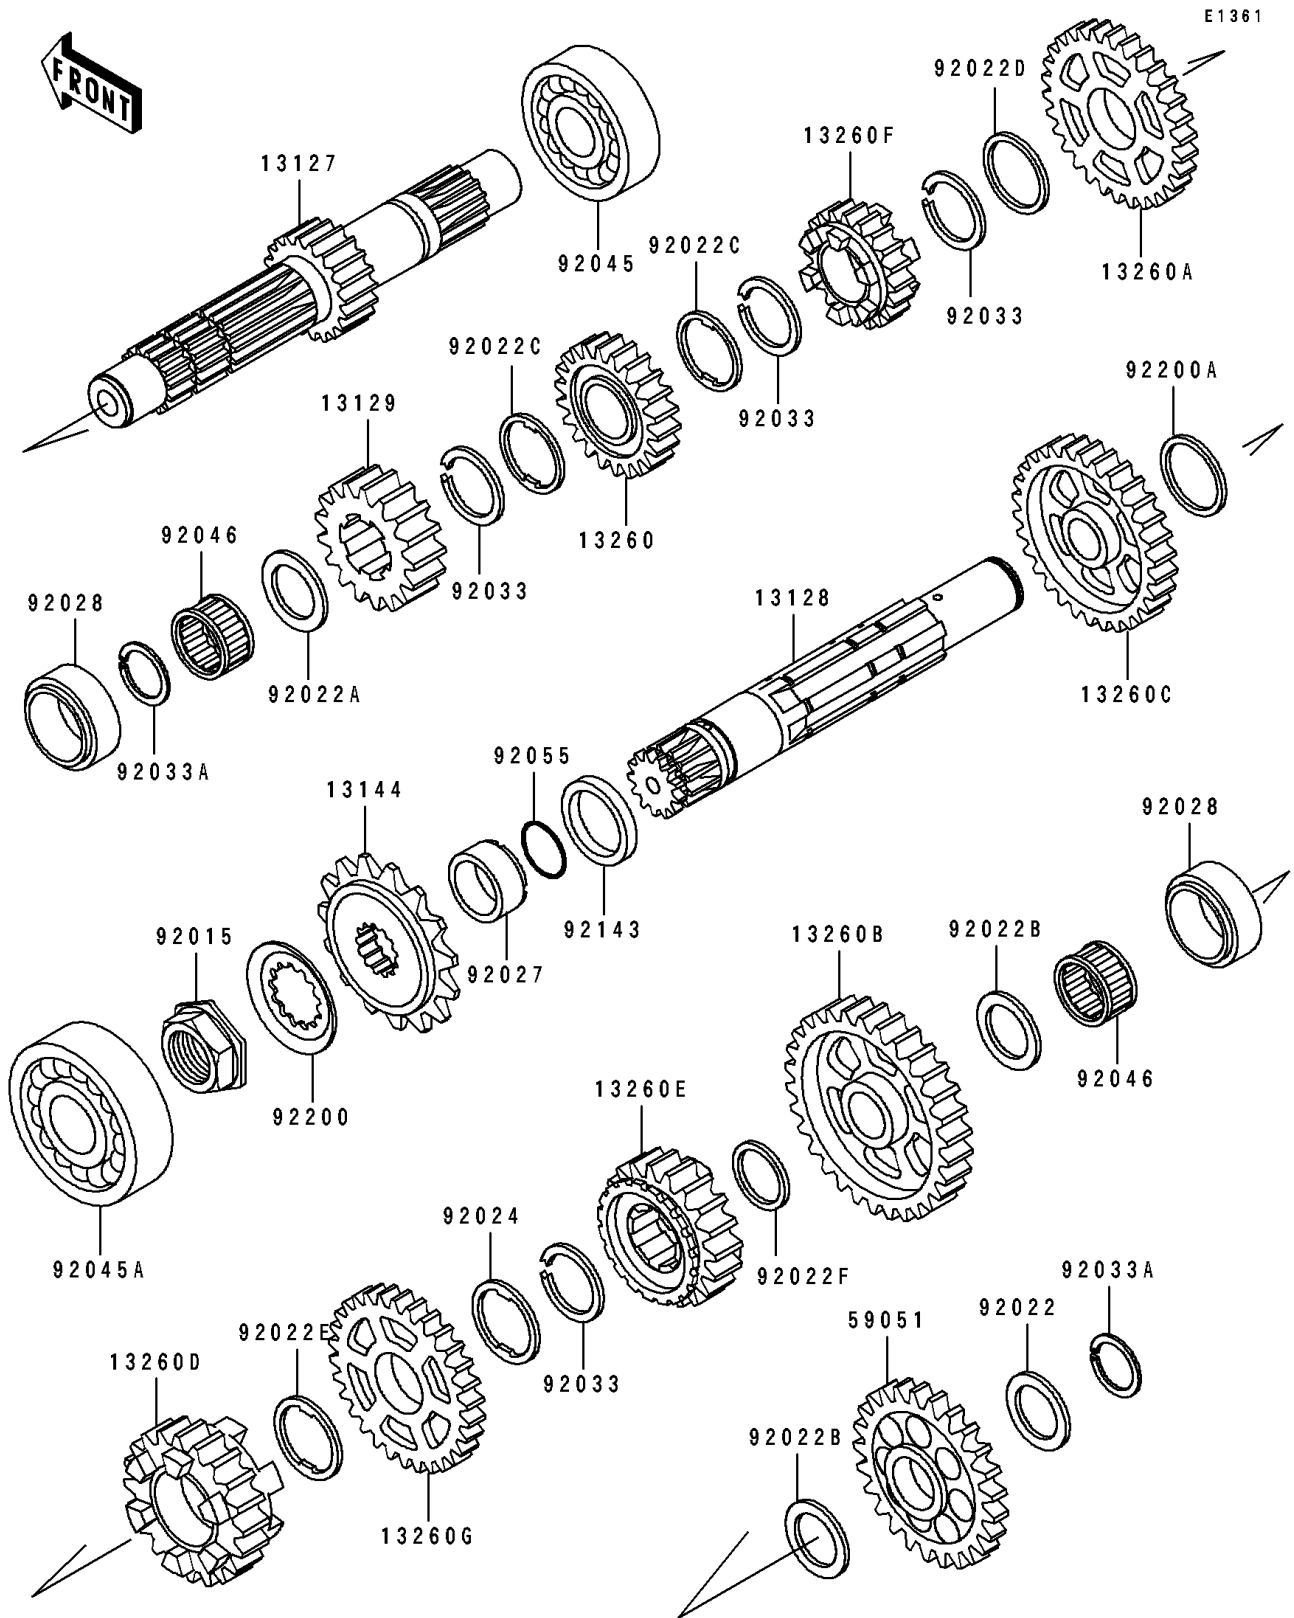

1995 KLX650R PARTS DIAGRAM

Transmission

1995 KLX650R PARTS LIST

Transmission

ITEM NAME	PART NUMBER	QUANTITY
SHAFT-TRANSMISSION INPUT,15T (Ref # 13127)	13127-1220	1
SHAFT-TRANSMISSION OUTPUT (Ref # 13128)	13128-1195	1
GEAR,INPUT 2ND,17T (Ref # 13129)	13129-1518	1
SPROCKET-OUTPUT,14T (Ref # 13144)	13144-1207	1
GEAR,INPUT 4TH,22T (Ref # 13260)	13260-1325	1
GEAR,INPUT TOP,24T (Ref # 13260A)	13260-1326	1
GEAR,OUTPUT LOW,34T (Ref # 13260B)	13260-1327	1
GEAR,OUTPUT 2ND,26T (Ref # 13260C)	13260-1328	1
GEAR,OUTPUT 4TH,21T (Ref # 13260D)	13260-1330	1
GEAR,OUTPUT TOP,19T (Ref # 13260E)	13260-1331	1
GEAR,INPUT 3RD,22T (Ref # 13260F)	13260-1383	1
GEAR,OUTPUT 3RD,26T (Ref # 13260G)	13260-1384	1
GEAR-SPUR,KICK IDLE (Ref # 59051)	59051-1299	1
NUT,20MM (Ref # 92015)	92015-1963	1
WASHER,20.3X30X0.7,STEEL (Ref # 92022)	92022-1026	1
WASHER,20.5X30X1,STEEL (Ref # 92022A)	92022-112	1
WASHER,20.3X29X0.5 (Ref # 92022B)	92022-1479	2
WASHER,TOOTHED,25.3X29.5X0.5 (Ref # 92022C)	92022-1482	2
WASHER,25.3X30X0.5 (Ref # 92022D)	92022-159	1
WASHER,25.3X32X0.5 (Ref # 92022E)	92022-225	1
WASHER,20.5X25.5X0.5 (Ref # 92022F)	92022-252	1
WASHER,TOOTHED,22.5X31X0.5 (Ref # 92024)	92024-038	1
COLLAR,25X32X15.3 (Ref # 92027)	92027-1800	1
BUSHING (Ref # 92028)	92028-1698	2
RING-SNAP,24MM (Ref # 92033)	92033-026	4
RING-SNAP,18MM (Ref # 92033A)	92033-029	2
BEARING-BALL,TMB205 (Ref # 92045)	92045-1105	1
BEARING-BALL,83C356CD3 (Ref # 92045A)	92045-1295	1
BEARING-NEEDLE,KT202614 (Ref # 92046)	92046-1170	2

1995 KLX650R PARTS LIST

Transmission

ITEM NAME	PART NUMBER	QUANTITY
RING-O,21.5MM (Ref # 92055)	92055-1293	1
COLLAR (Ref # 92143)	92143-1644	1
WASHER (Ref # 92200)	92200-1065	1
WASHER,2ND GEAR (Ref # 92200A)	92200-1170	1