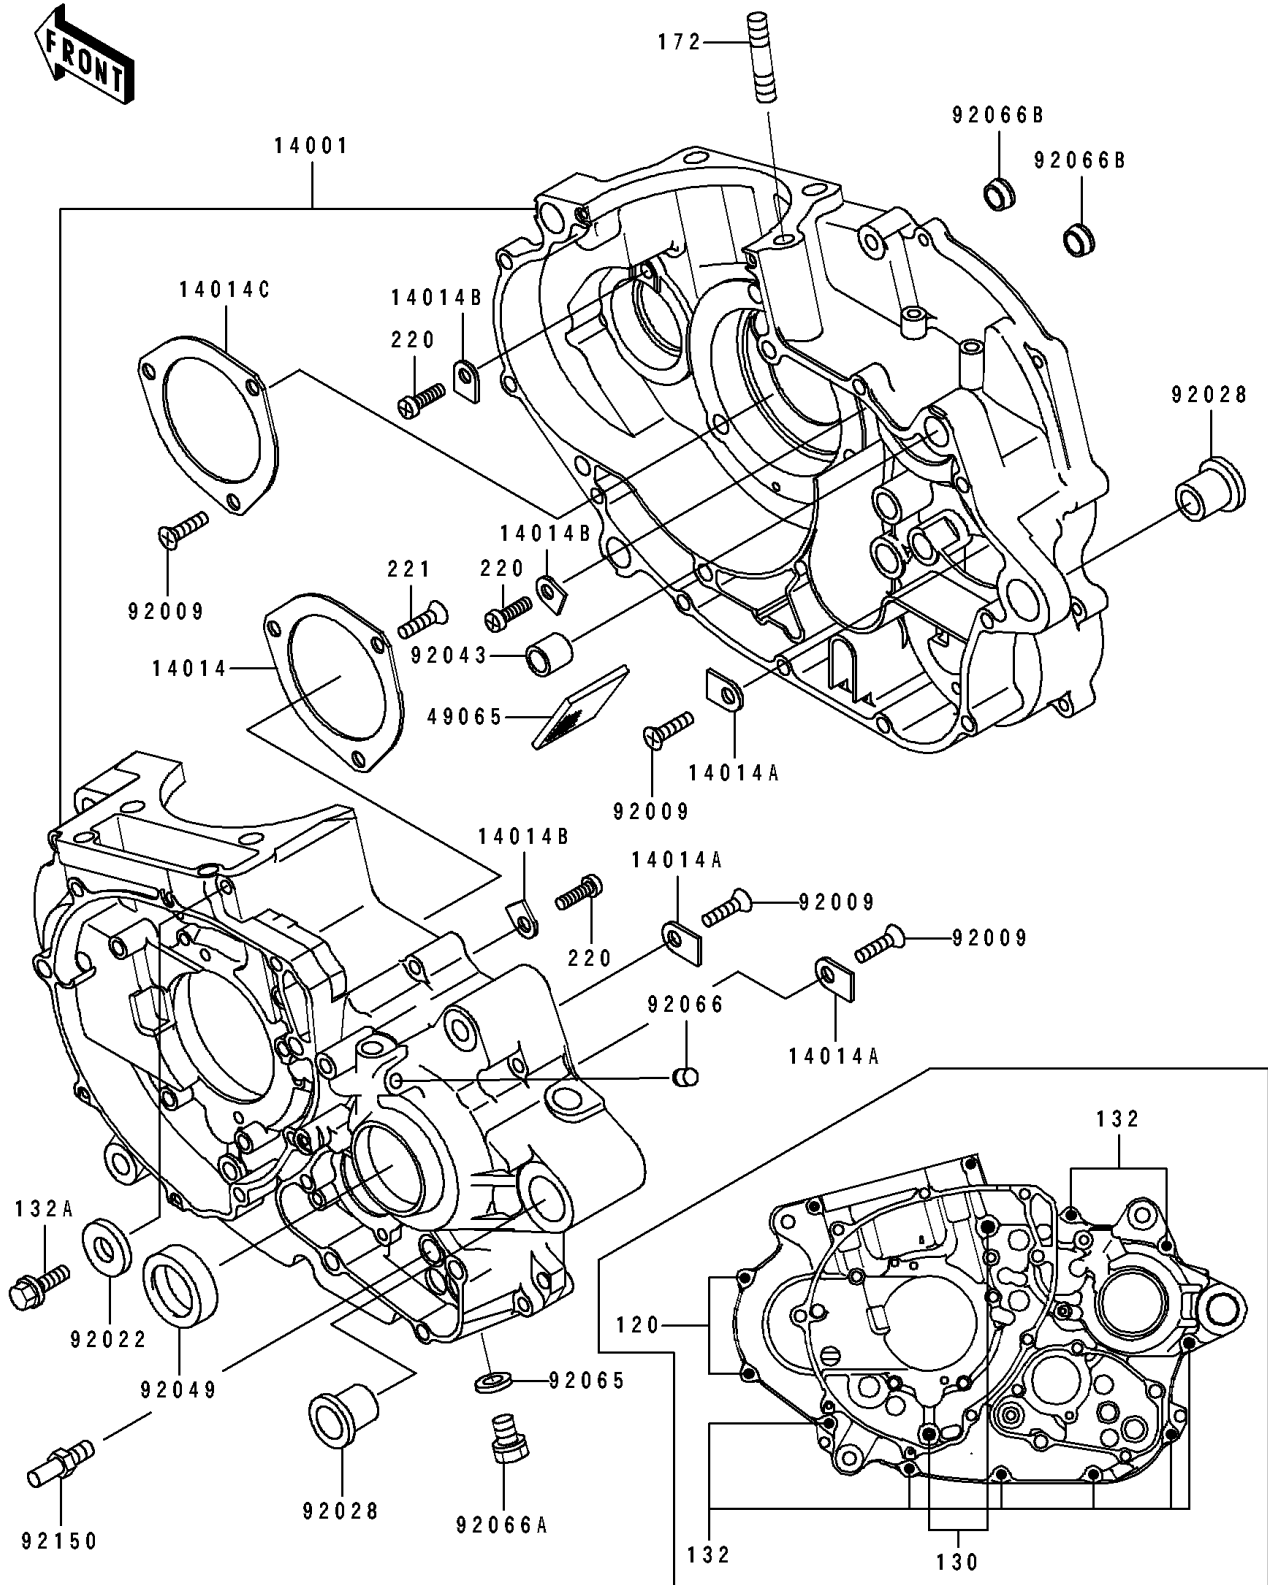

1993 KLX650R PARTS DIAGRAM

Crankcase

E1411

1993 KLX650R PARTS LIST

Crankcase

ITEM NAME	PART NUMBER	QUANTITY
SET-CRANKCASE (Ref # 14001)	14001-5337	1
PLATE-POSITION (Ref # 14014)	14014-1051	1
PLATE-POSITION (Ref # 14014A)	14014-1057	3
PLATE-POSITION,ROD (Ref # 14014B)	14014-1080	3
PLATE-POSITION (Ref # 14014C)	14014-1083	1
FILTER-OIL (Ref # 49065)	49065-1071	1
SCREW,8X16 (Ref # 92009)	92009-1703	6
WASHER,6.2X11X1 (Ref # 92022)	92022-304	2
BUSHING (Ref # 92028)	92028-1694	2
PIN,11.5X14X14 (Ref # 92043)	92043-1279	3
SEAL-OIL,TC32457 (Ref # 92049)	92049-1159	1
GASKET,12X22X2,DRAIN PLUG (Ref # 92065)	92065-097	1
PLUG,OIL LINE,7.2X8 (Ref # 92066)	92066-1012	1
PLUG,OIL DRAIN,12X15 (Ref # 92066A)	92066-1174	1
PLUG (Ref # 92066B)	92066-1282	2
BOLT,RETURN SPRING (Ref # 92150)	92150-1803	1
BOLT-SOCKET (Ref # 120)	120Z0640	2
BOLT-FLANGED (Ref # 130)	130Z0865	2
BOLT-FLANGED-SMALL (Ref # 132)	132Y0640	8
BOLT-FLANGED-SMALL (Ref # 132A)	132Y0695	2
BOLT-STUD,8X25 (Ref # 172)	172G0825	1
SCREW-PAN-CROS,6X12 (Ref # 220)	220B0612	3
SCREW-CSK-CROS,6X16 (Ref # 221)	221B0616	3