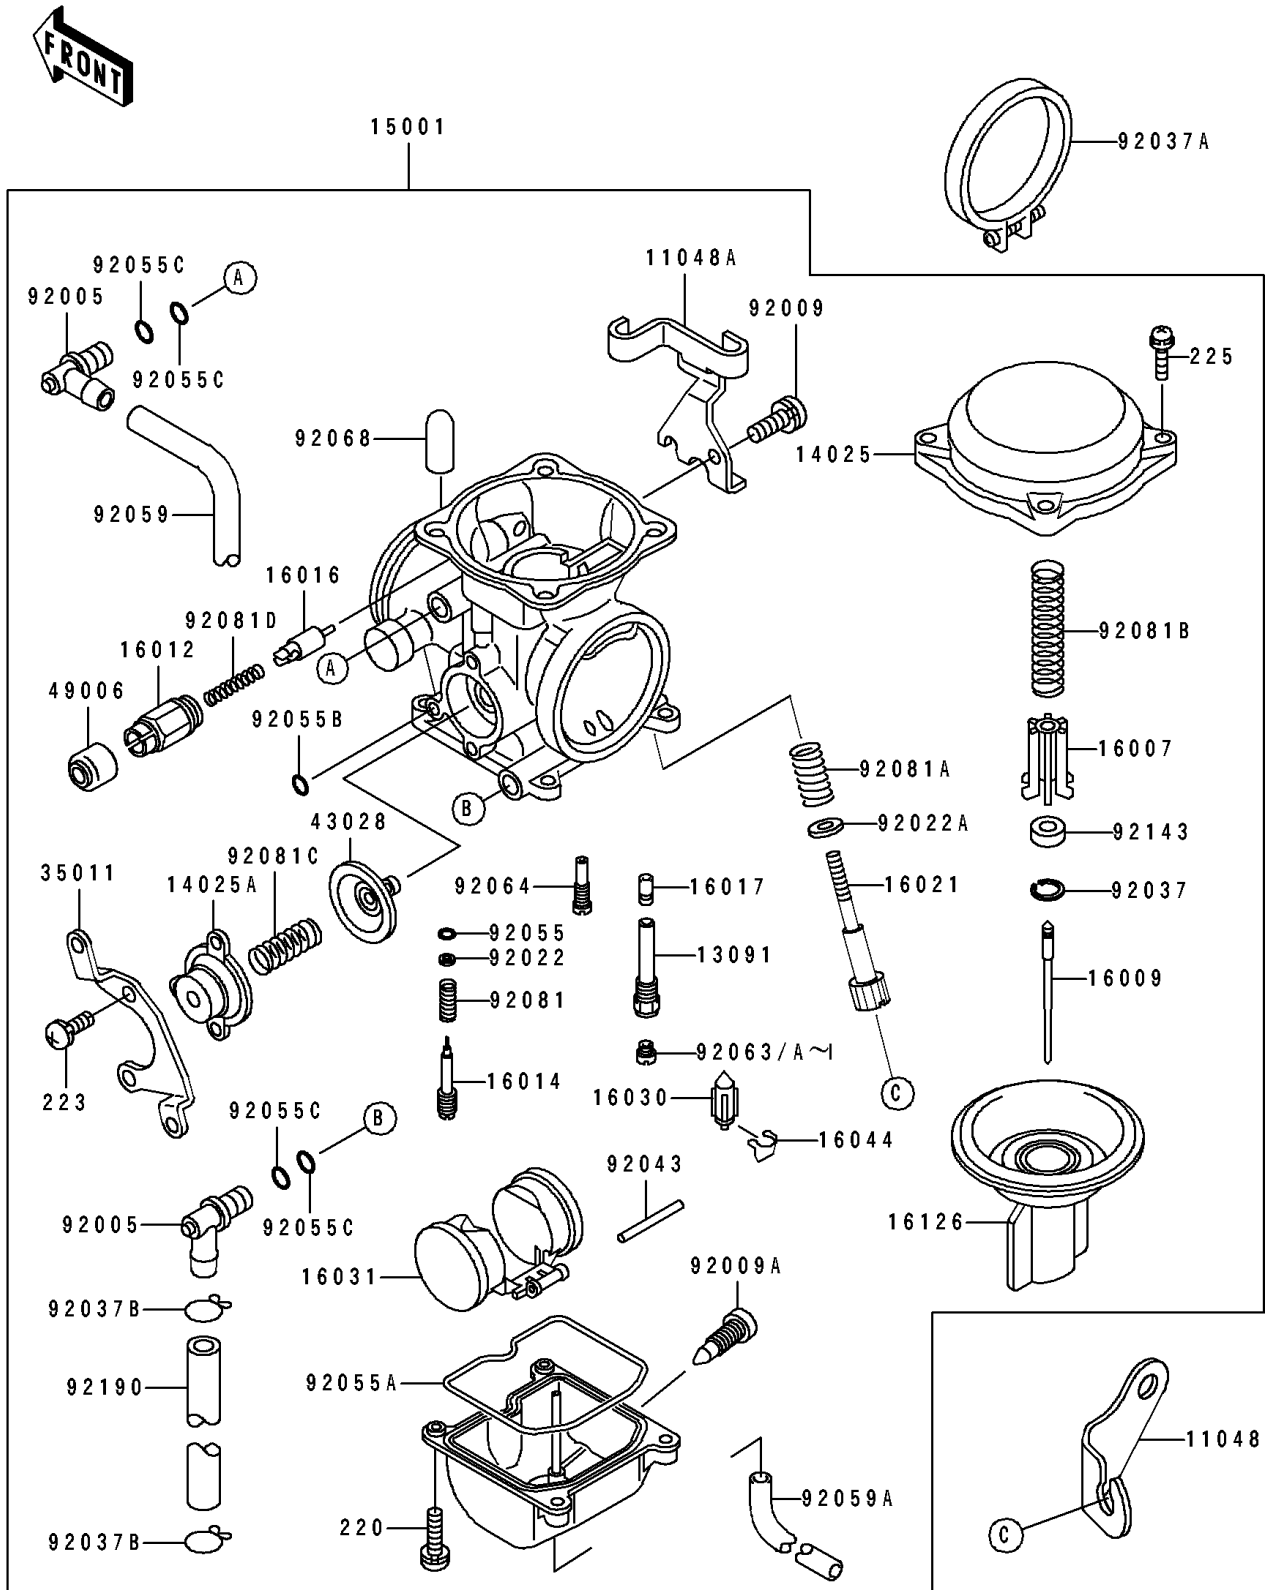

1995 KLX650R PARTS DIAGRAM

Carburetor

E1611