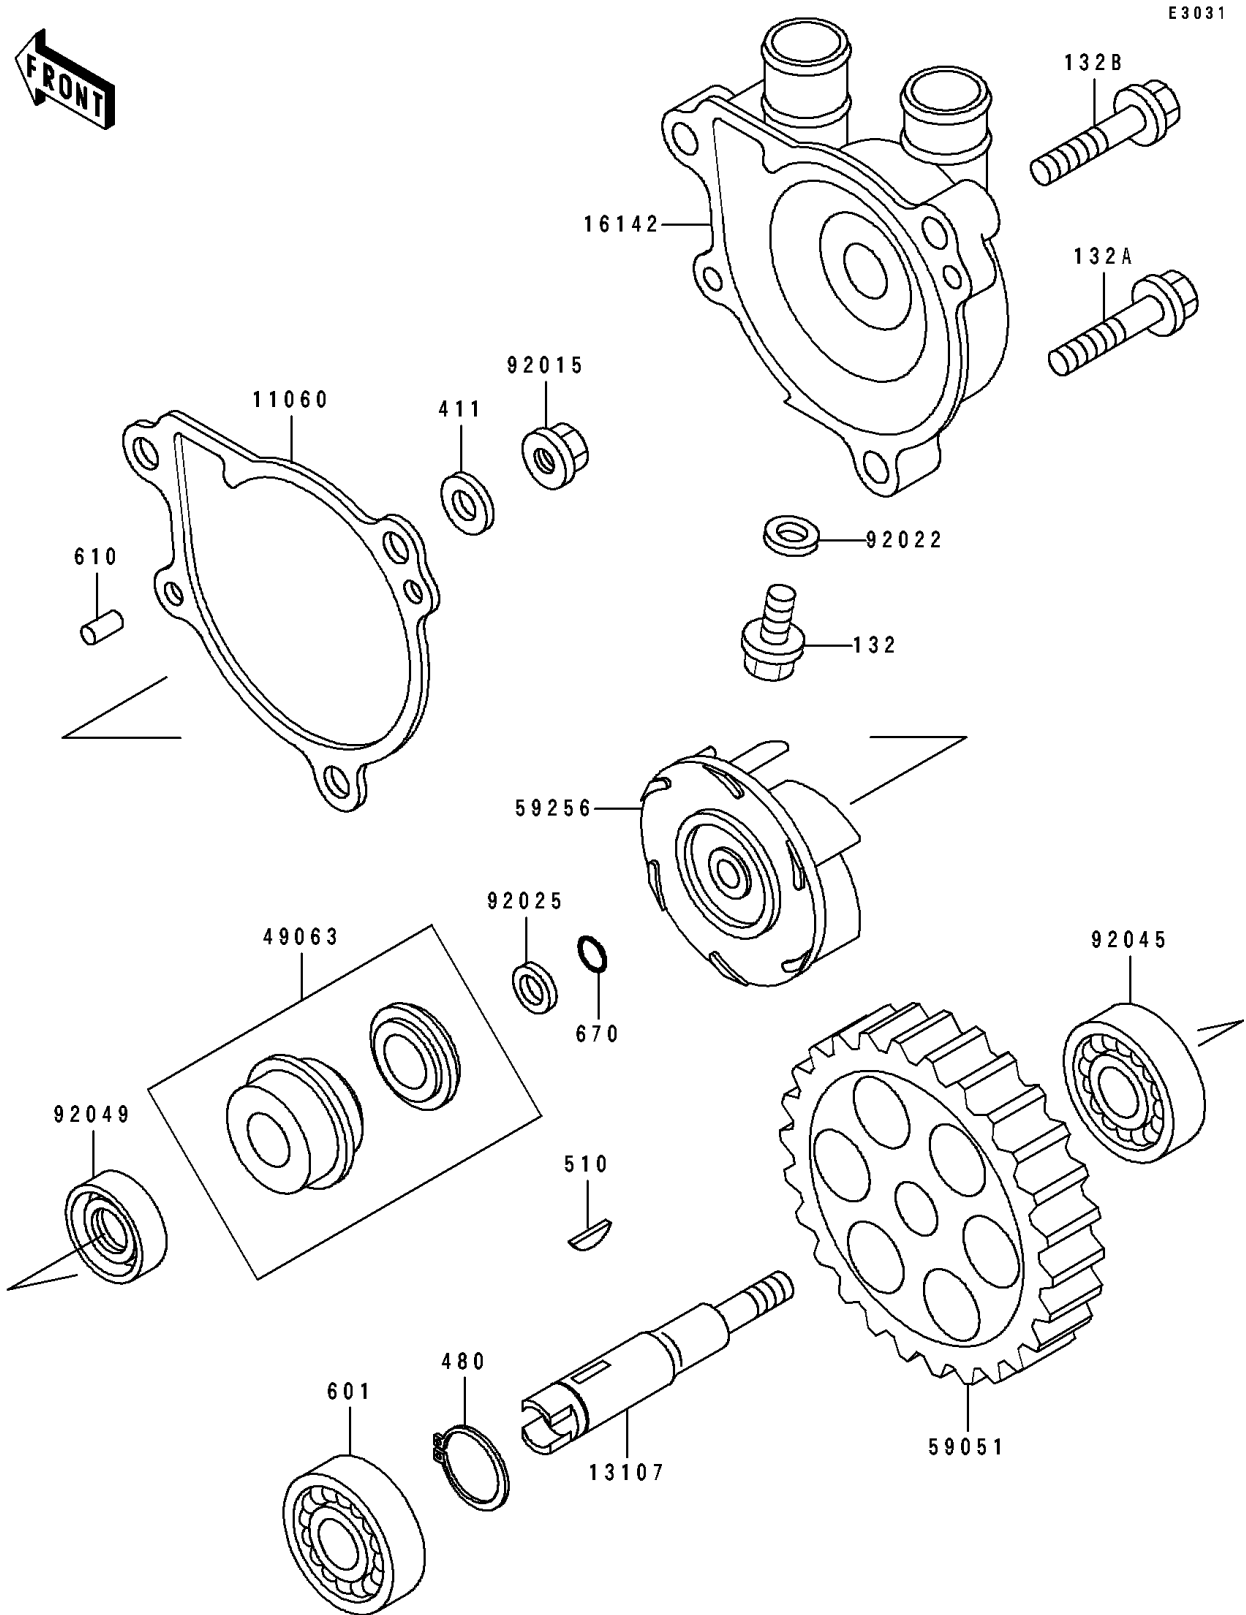

1995 KLX650R PARTS DIAGRAM

Water Pump

1995 KLX650R PARTS LIST

Water Pump

ITEM NAME	PART NUMBER	QUANTITY
GASKET,WATER PUMP COVER (Ref # 11060)	11060-1114	1
SHAFT,WATER PUMP (Ref # 13107)	13107-1305	1
COVER-PUMP (Ref # 16142)	16142-1122	1
SEAL-MECHANICAL (Ref # 49063)	49063-1054	1
GEAR-SPUR,37T (Ref # 59051)	59051-1284	1
IMPELLER (Ref # 59256)	59256-1055	1
NUT,FLANGED,6MM (Ref # 92015)	92015-1078	1
WASHER,6.2X11X1 (Ref # 92022)	92022-304	1
SHIM,T=0.8 (Ref # 92025)	92025-1503	1
BEARING-BALL,6901 (Ref # 92045)	92045-1246	1
SEAL-OIL,AC037AE0 (Ref # 92049)	92049-1228	1
BOLT-FLANGED-SMALL (Ref # 132)	132Y0608	1
BOLT-FLANGED-SMALL (Ref # 132A)	132Y0630	2
BOLT-FLANGED-SMALL (Ref # 132B)	132Y0635	1
WASHER-PLAIN,6MM,BLACK (Ref # 411)	411F0600	1
CIRCLIP-TYPE-C,12MM (Ref # 480)	480J1200	1
KEY-WOODRUFF (Ref # 510)	510A3100	1
BEARING-BALL (Ref # 601)	601A6001	1
ROLLER,4X8 (Ref # 610)	610A0408	2
O RING,6MM (Ref # 670)	670B1506	1