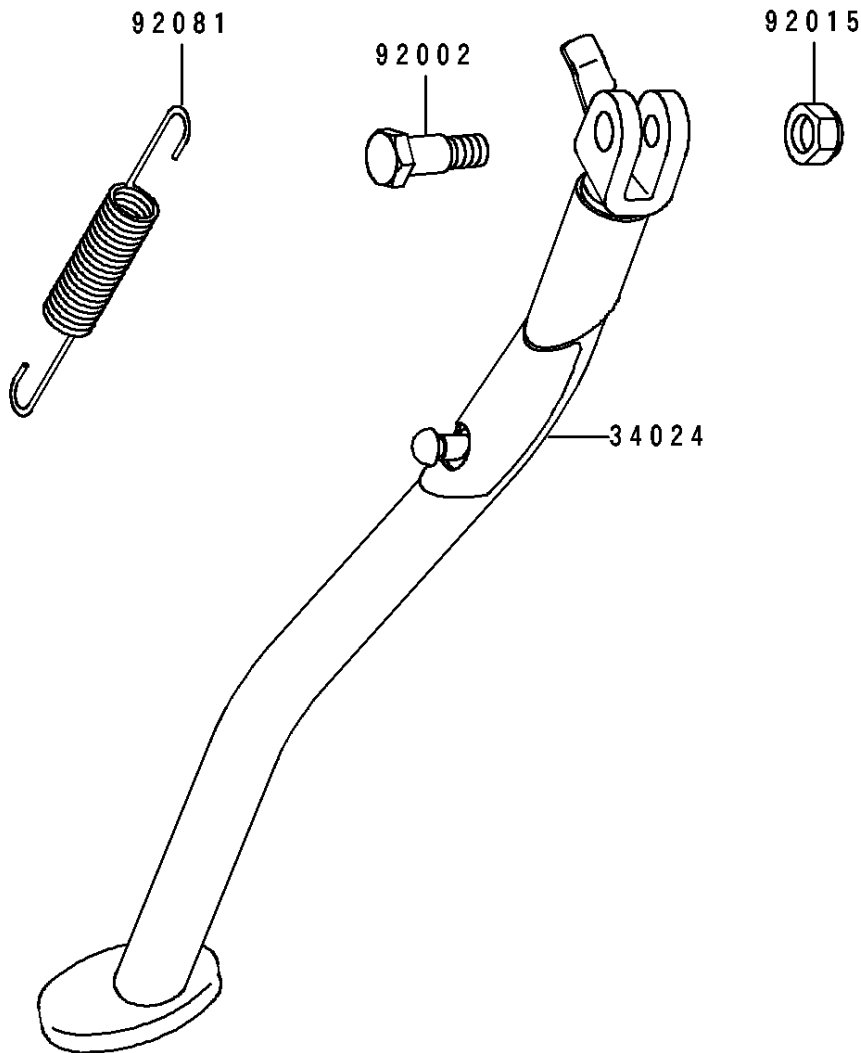

1993 KLX650R PARTS DIAGRAM

Stand(s)

F2190

1993 KLX650R PARTS LIST

Stand(s)

ITEM NAME	PART NUMBER	QUANTITY
STAND-SIDE,SILVER NO.25 (Ref # 34024)	34024-1288-CE	1
BOLT,SIDE STAND (Ref # 92002)	92002-1813	1
NUT,LOCK,10MM,BLACK (Ref # 92015)	92015-1188	1
SPRING (Ref # 92081)	92081-1419	1