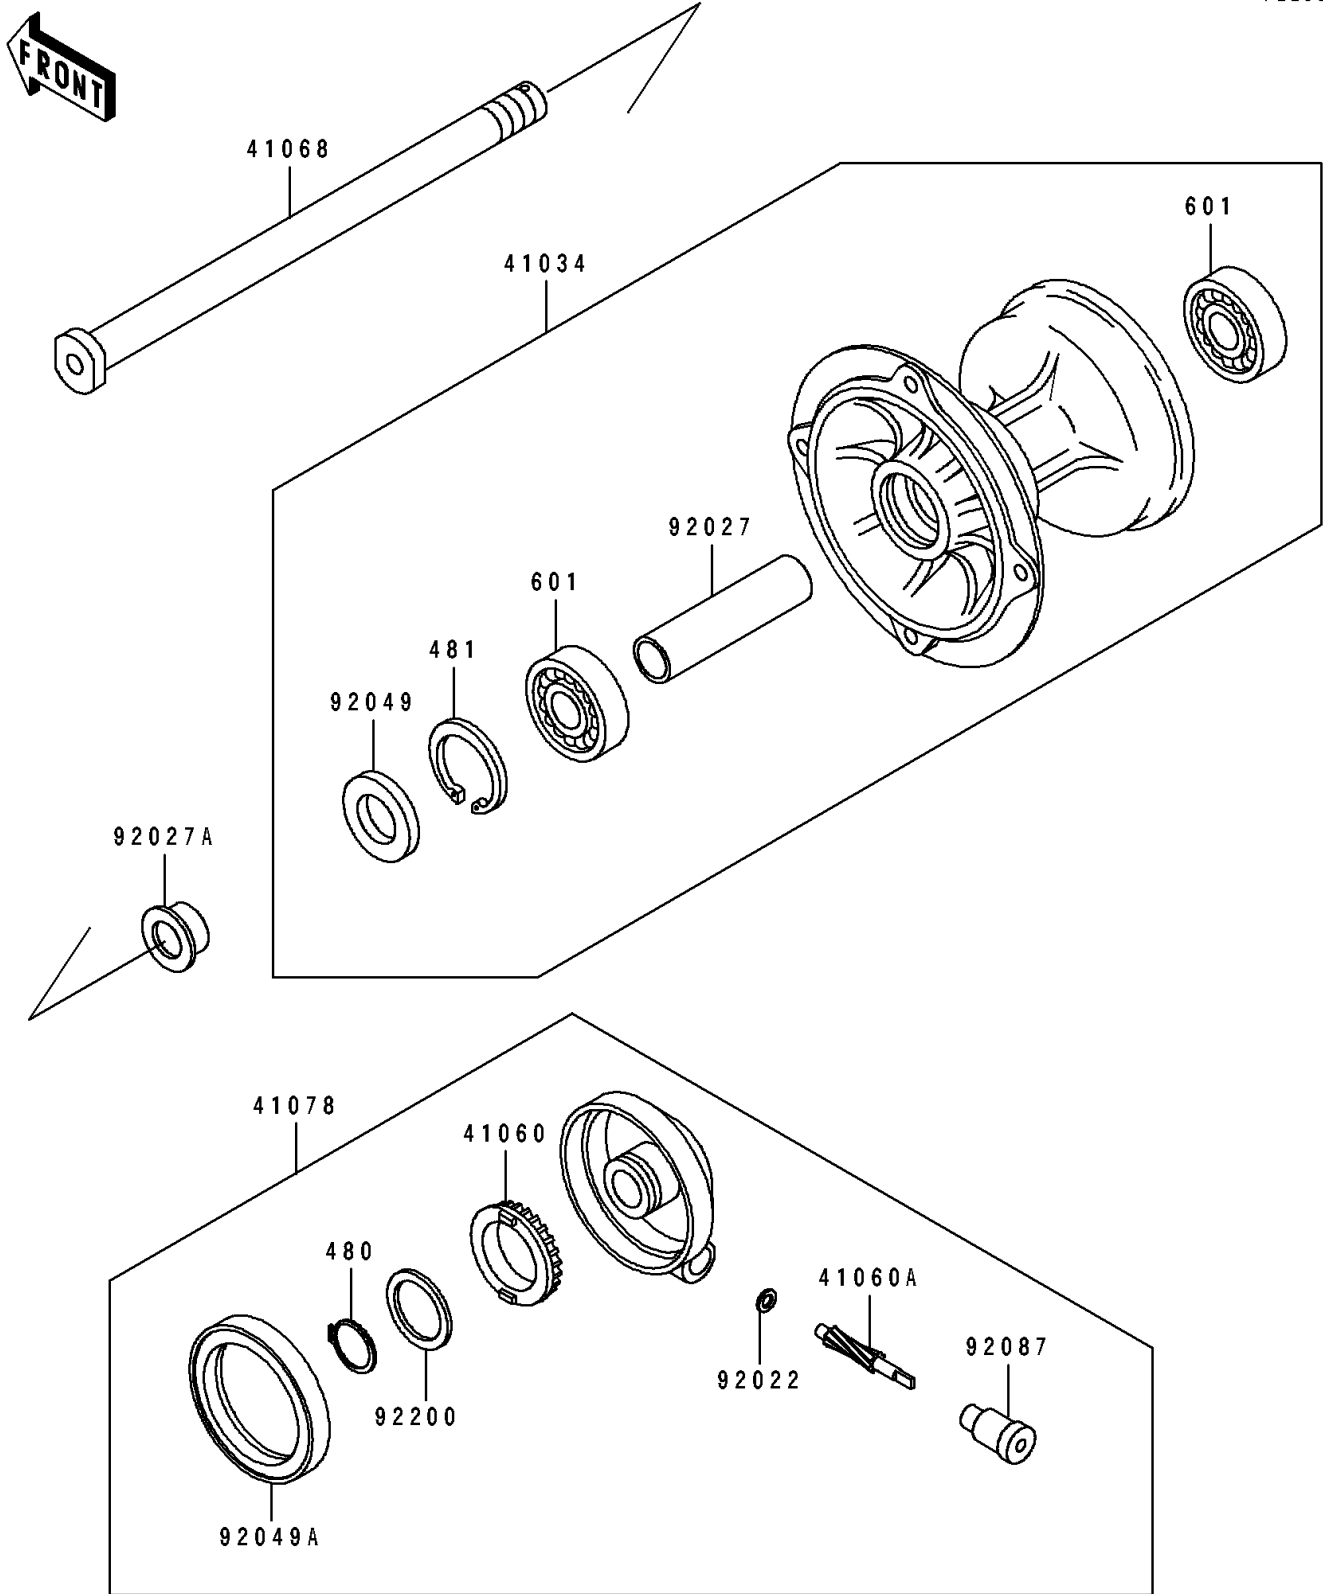

# 1993 KLX650R PARTS DIAGRAM

Front Hub

F2230

# 1993 KLX650R PARTS LIST

## Front Hub

ITEM NAME	PART NUMBER	QUANTITY
DRUM-ASSY,FRONT BRAKE (Ref # 41034)	41034-1219	1
GEAR-METER SCREW,25T (Ref # 41060)	41060-1143	1
GEAR-METER SCREW,8T (Ref # 41060A)	41060-1144	1
AXLE,FR (Ref # 41068)	41068-1352	1
CASE-ASSY-METER GEAR (Ref # 41078)	41078-1095	1
WASHER,5X9.5X0.8 (Ref # 92022)	92022-1511	1
COLLAR,15.2X22.2X75 (Ref # 92027)	92027-1958	1
COLLAR,L=12 (Ref # 92027A)	92027-1959	1
SEAL-OIL,MH20354.5 (Ref # 92049)	92049-1176	1
SEAL-OIL,SDD 50 62 7 (Ref # 92049A)	92049-1399	1
BUSHING-METER GEAR (Ref # 92087)	92087-1060	1
WASHER,24X31X0.8 (Ref # 92200)	92200-1137	1
CIRCLIP-TYPE-C,24MM (Ref # 480)	480J2400	1
CIRCLIP-TYPE-C,35MM (Ref # 481)	481J3500	1
BEARING-BALL,#6202UG (Ref # 601)	601B6202UG	2