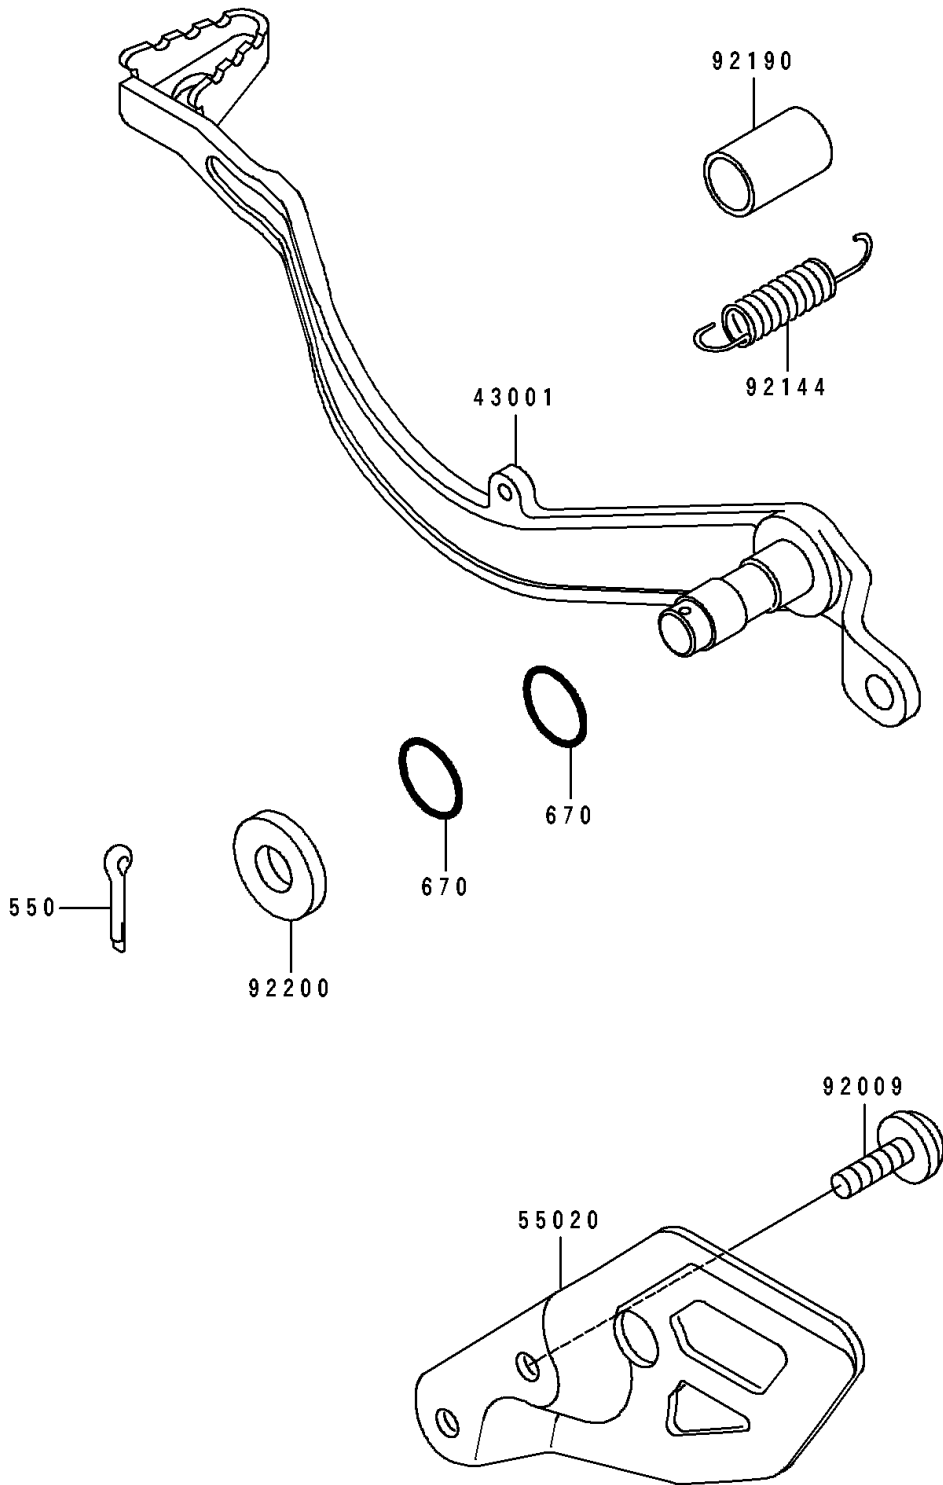

1995 KLX650R PARTS DIAGRAM

Brake Pedal

F2260

1995 KLX650R PARTS LIST

Brake Pedal

ITEM NAME	PART NUMBER	QUANTITY
LEVER-BRAKE,PEDAL (Ref # 43001)	43001-1318	1
GUARD,RR MASTER CYLINDER (Ref # 55020)	55020-1445	1
SCREW,6X10,WHITE (Ref # 92009)	92009-1286	2
SPRING,BRAKE PEDAL RETURN (Ref # 92144)	92144-1752	1
TUBE,13X16X25 (Ref # 92190)	92190-1488	1
WASHER,14.5X24X1.6 (Ref # 92200)	92200-1171	1
PIN-COTTER,2.5X25 (Ref # 550)	550D2525	1
O RING,14MM (Ref # 670)	670B2014	2