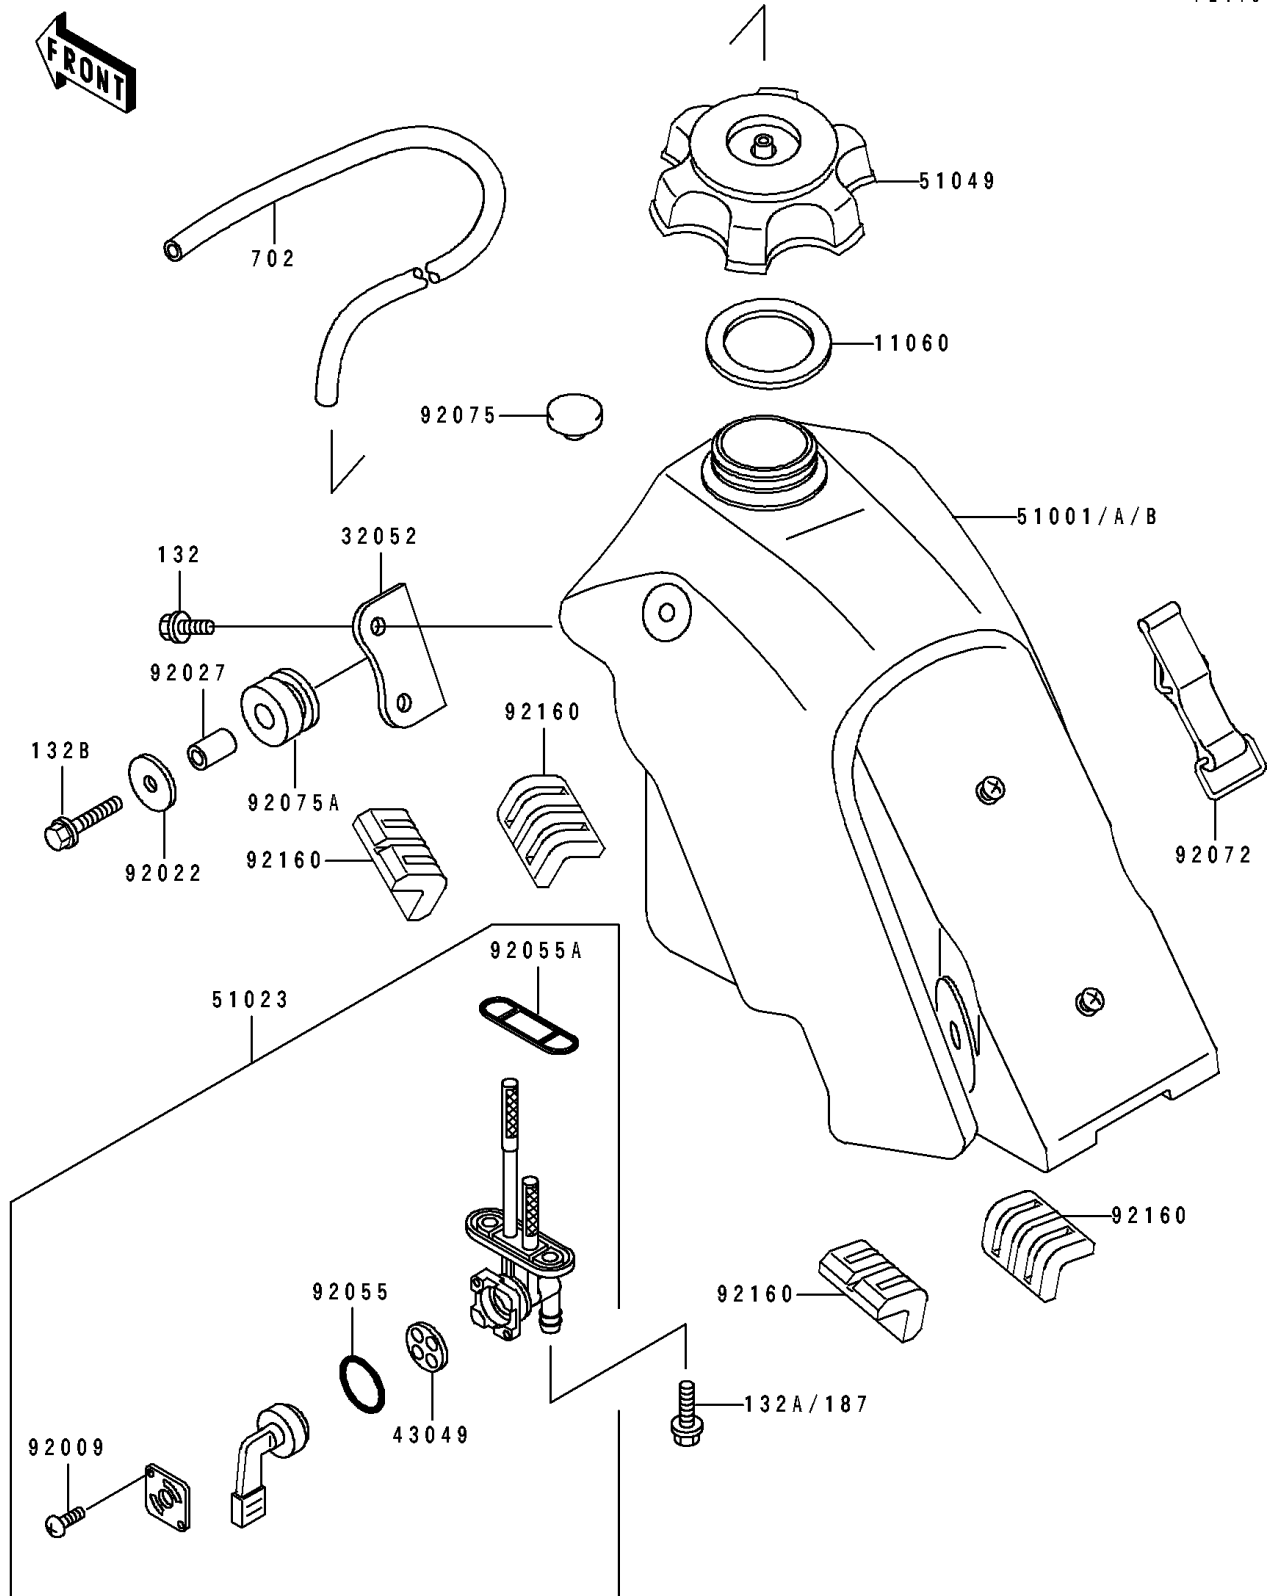

1993 KLX650R PARTS DIAGRAM

Fuel Tank

F2410

1993 KLX650R PARTS LIST

Fuel Tank

ITEM NAME	PART NUMBER	QUANTITY
GASKET,FUEL TANK CAP (Ref # 11060)	11060-1340	1
BRACKET-TANK (Ref # 32052)	32052-1169	1
PACKING,FUEL TAP LEVER (Ref # 43049)	43049-1017	1
TANK-COMP-FUEL,L.GREEN (Ref # 51001)	51001-1368-6W	1
TAP-ASSY,FUEL (Ref # 51023)	51023-1205	1
CAP-TANK,FUEL (Ref # 51049)	51049-1089	1
SCREW,3X5 (Ref # 92009)	92009-1123	2
WASHER,6.5X24X2 (Ref # 92022)	92022-1690	1
COLLAR,6.8X10X14 (Ref # 92027)	92027-1966	1
RING-O,FUEL TAP LEVER (Ref # 92055)	92055-1111	1
RING-O,FUEL TAP PACKING (Ref # 92055A)	92055-1112	1
BAND,FUEL TANK (Ref # 92072)	92072-1229	1
DAMPER (Ref # 92075)	92075-005	1
DAMPER (Ref # 92075A)	92075-1787	1
DAMPER,FUEL TANK (Ref # 92160)	92160-1328	4
BOLT-FLANGED-SMALL (Ref # 132)	132G0612	2
BOLT-FLANGED-SMALL (Ref # 132A)	132G0612	2
BOLT-FLANGED-SMALL (Ref # 132B)	132G0630	1
BOLT-UPSET-WSP (Ref # 187)	187B0616	2
TUBE-RUBBER,5X350 (Ref # 702)	702A05350	1