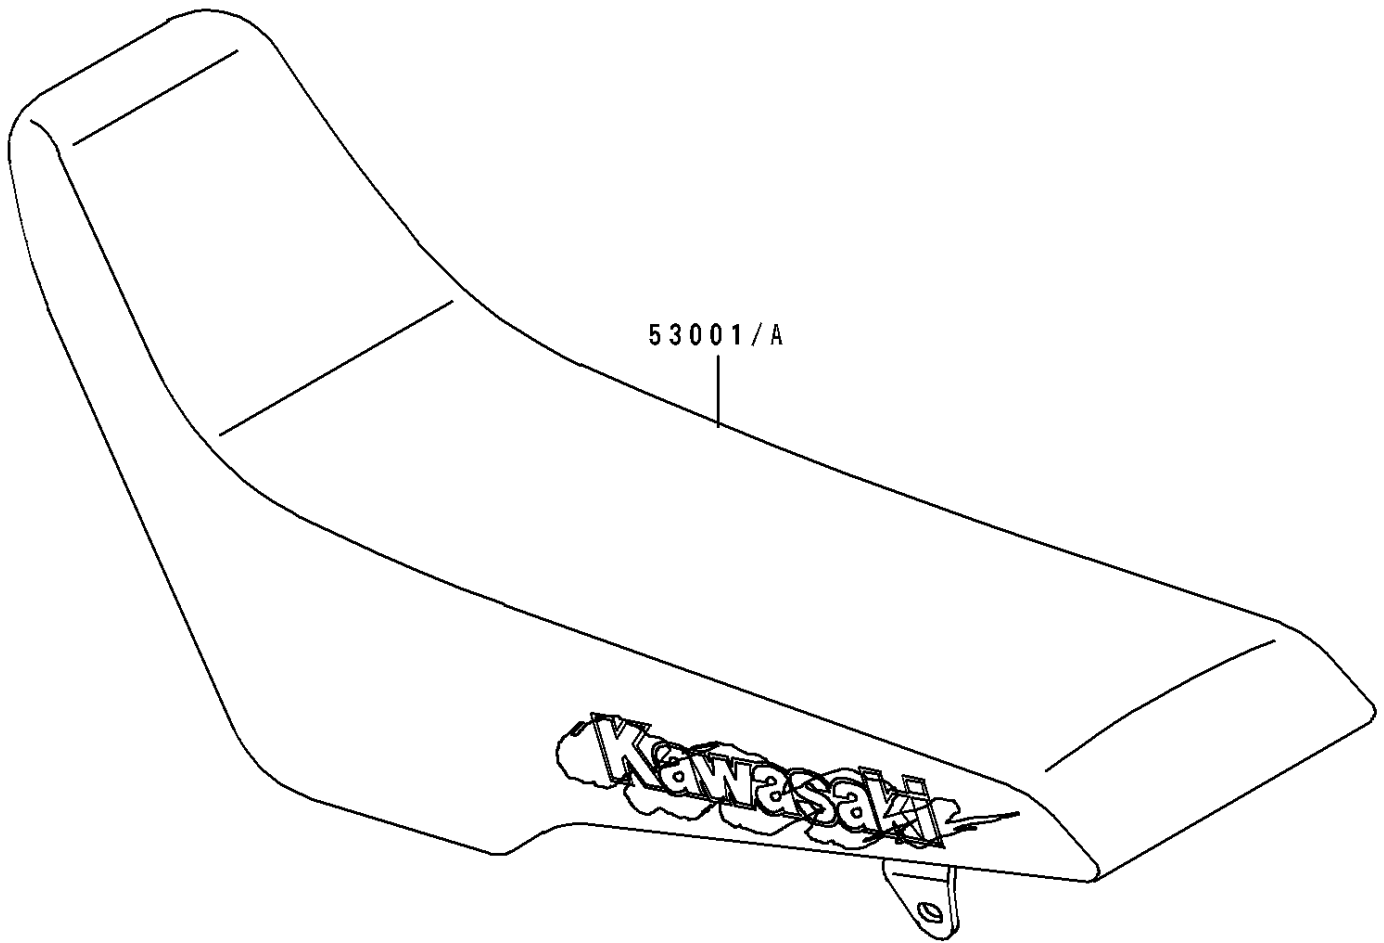

1993 KLX650R PARTS DIAGRAM

Seat

F2510

1993 KLX650R PARTS LIST

Seat

ITEM NAME	PART NUMBER	QUANTITY
SEAT-ASSY,DUAL,VIOLET (Ref # 53001)	53001-1684-LT	1