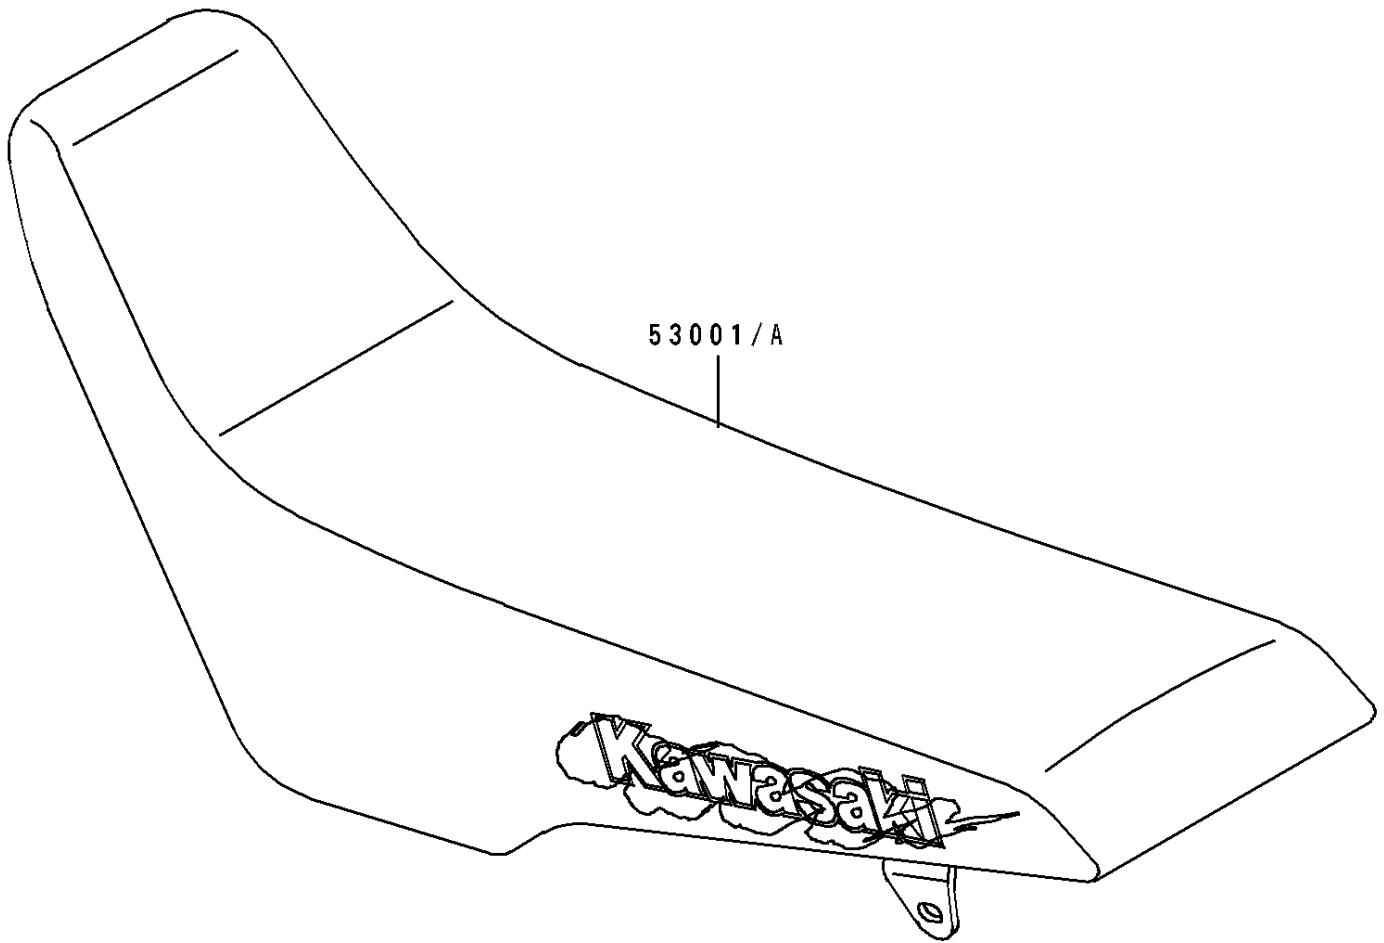

# 1994 KLX650R PARTS DIAGRAM

Seat

F2510

# 1994 KLX650R PARTS LIST

Seat

ITEM NAME	PART NUMBER	QUANTITY
SEAT-ASSY,DUAL,VIOLET (Ref # 53001)	53001-1684-LT	1