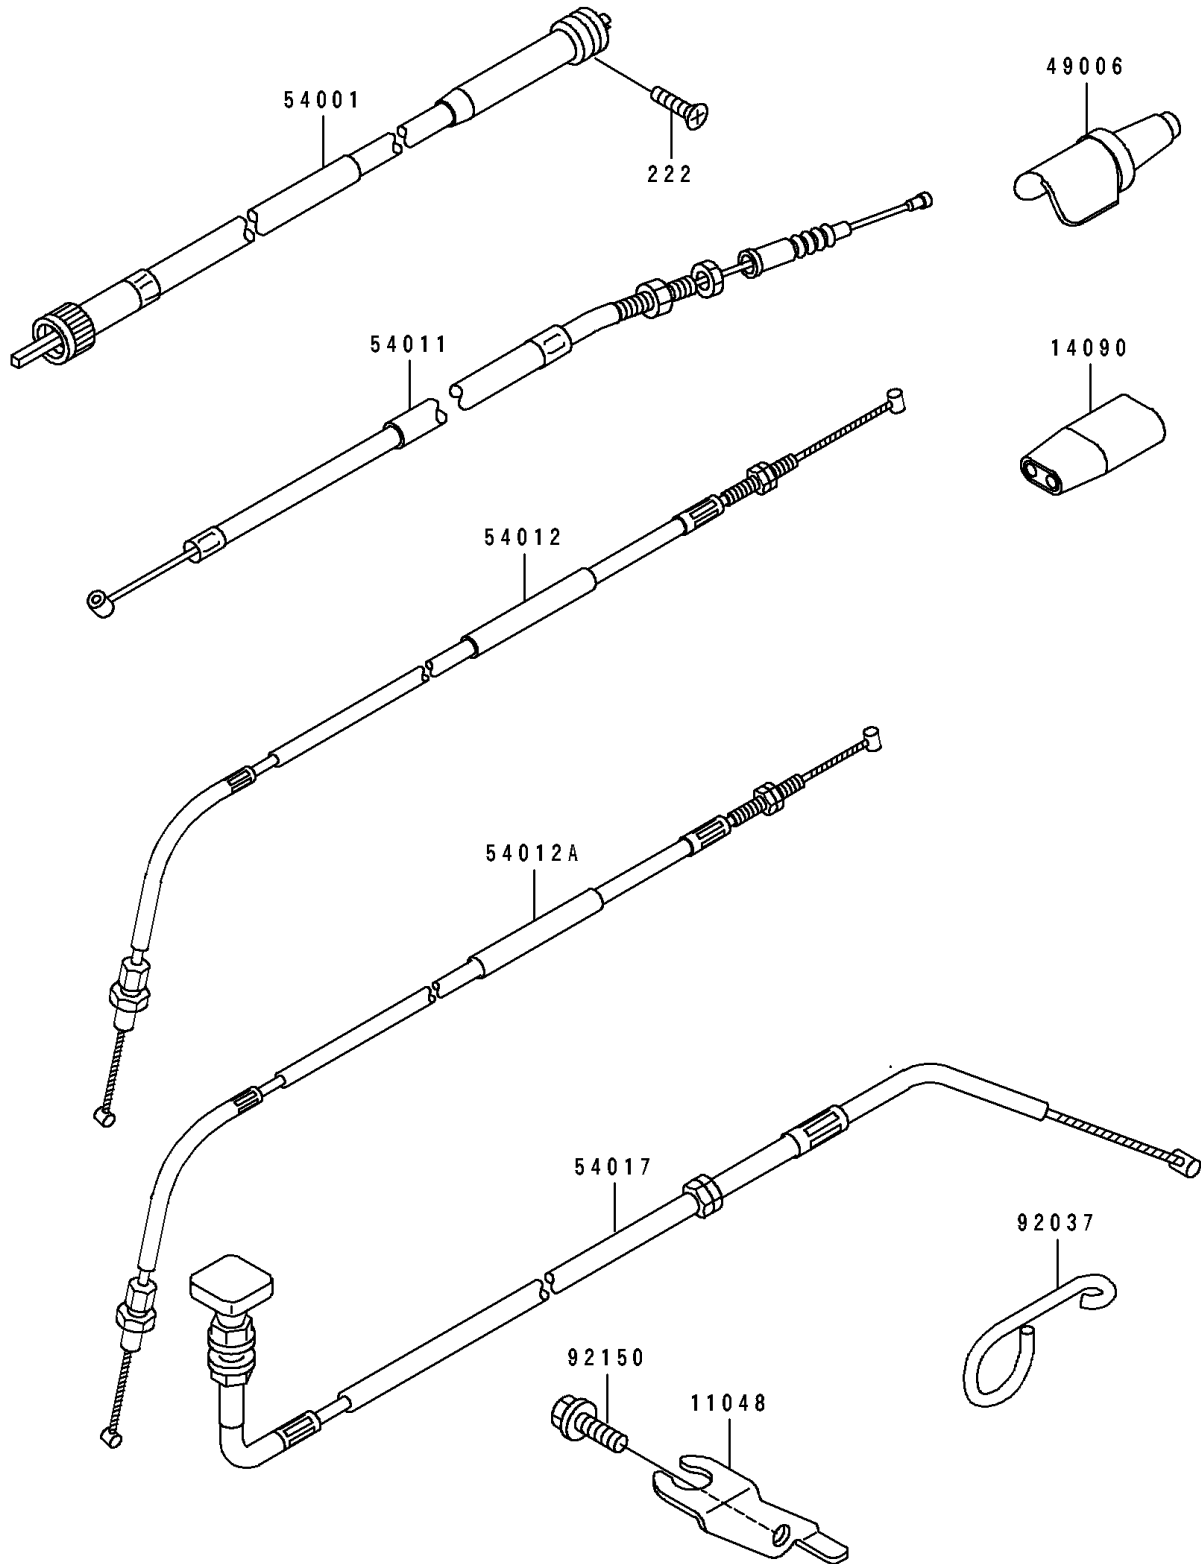

1993 KLX650R PARTS DIAGRAM

Cables

F 25 40

1993 KLX650R PARTS LIST

Cables

ITEM NAME	PART NUMBER	QUANTITY
BRACKET,STARTER CABLE (Ref # 11048)	11048-1199	1
COVER,THROTTLE CABLE (Ref # 14090)	14090-1309	1
BOOT (Ref # 49006)	49006-1189	1
CABLE-SPEEDOMETER (Ref # 54001)	54001-1178	1
CABLE-CLUTCH (Ref # 54011)	54011-1324	1
CABLE-THROTTLE,OPENING (Ref # 54012)	54012-1464	1
CABLE-THROTTLE,CLOSING (Ref # 54012A)	54012-1465	1
CABLE-STARTER (Ref # 54017)	54017-1158	1
CLAMP,CABLE (Ref # 92037)	92037-1064	2
BOLT,6X12 (Ref # 92150)	92150-1435	1
SCREW-CSK-RD-CROS (Ref # 222)	222C0520	1