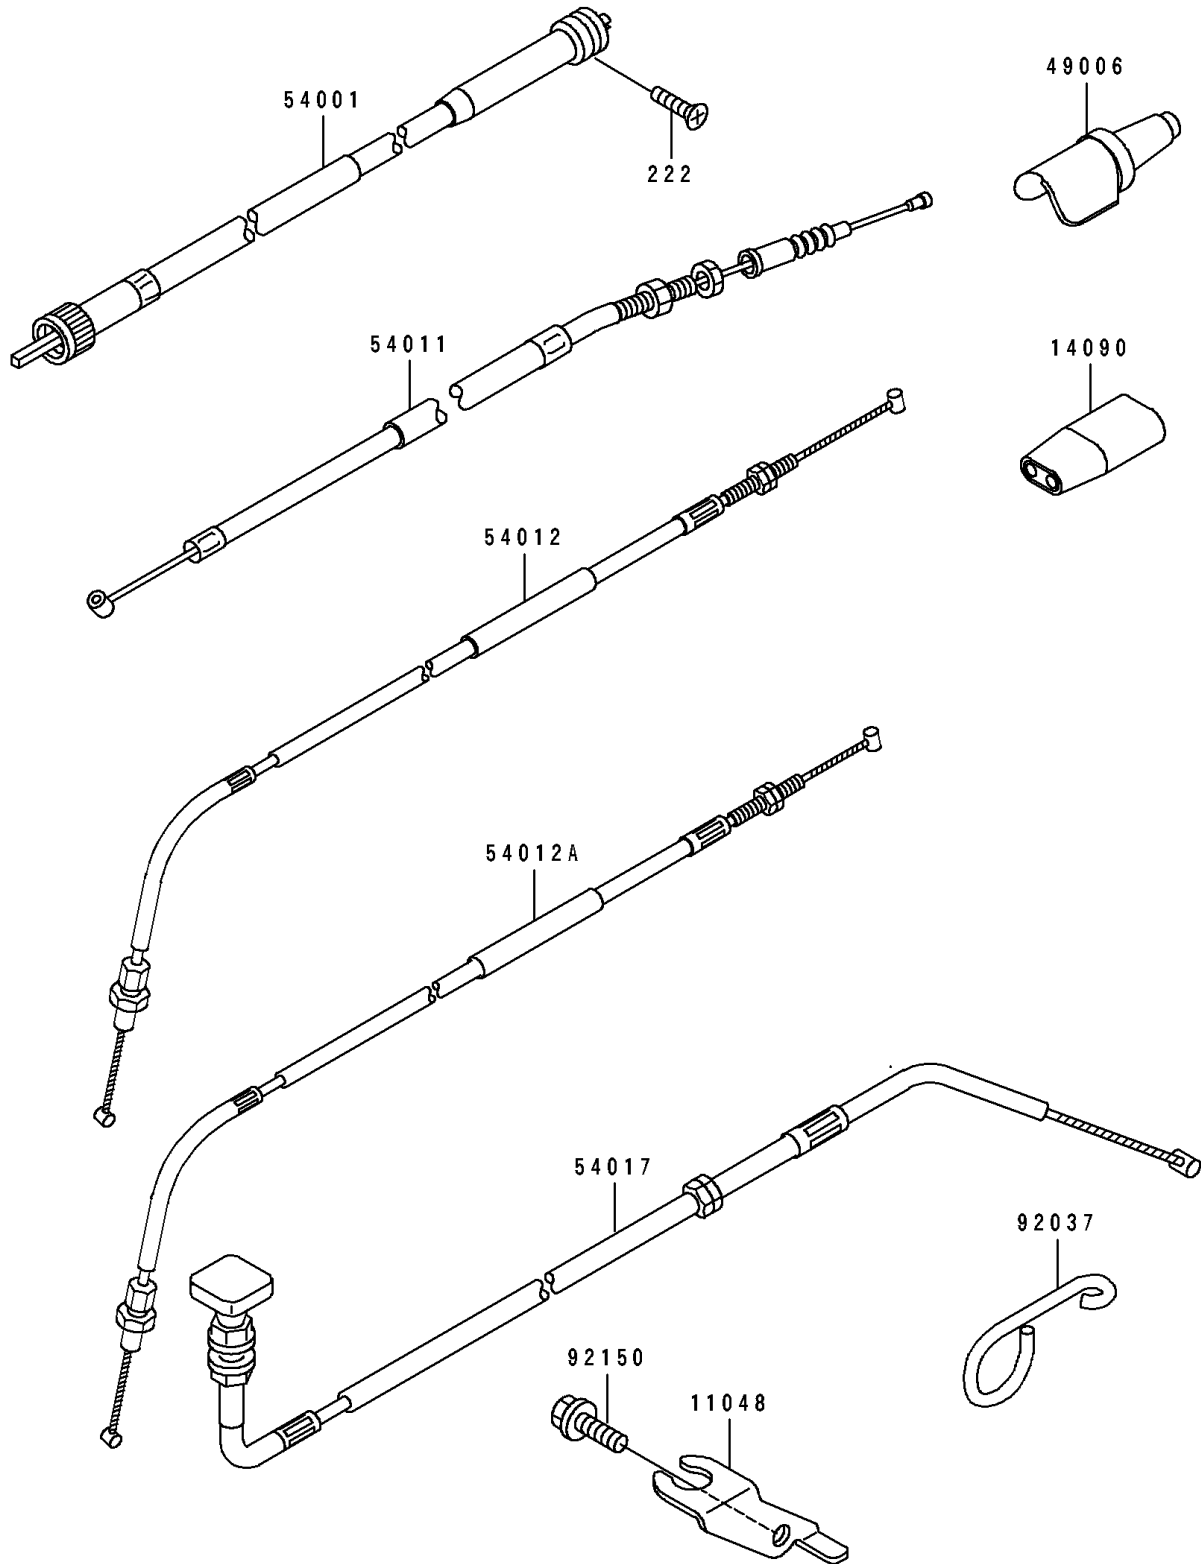

1994 KLX650R PARTS DIAGRAM

Cables

F 25 40

1994 KLX650R PARTS LIST

Cables

ITEM NAME	PART NUMBER	QUANTITY
BRACKET,STARTER CABLE (Ref # 11048)	11048-1199	1
COVER,THROTTLE CABLE (Ref # 14090)	14090-1309	1
BOOT (Ref # 49006)	49006-1189	1
CABLE-SPEEDOMETER (Ref # 54001)	54001-1178	1
CABLE-CLUTCH (Ref # 54011)	54011-1324	1
CABLE-THROTTLE,OPENING (Ref # 54012)	54012-1464	1
CABLE-THROTTLE,CLOSING (Ref # 54012A)	54012-1465	1
CABLE-STARTER (Ref # 54017)	54017-1158	1
CLAMP,CABLE (Ref # 92037)	92037-1064	2
BOLT,6X12 (Ref # 92150)	92150-1435	1
SCREW-CSK-RD-CROS (Ref # 222)	222C0520	1