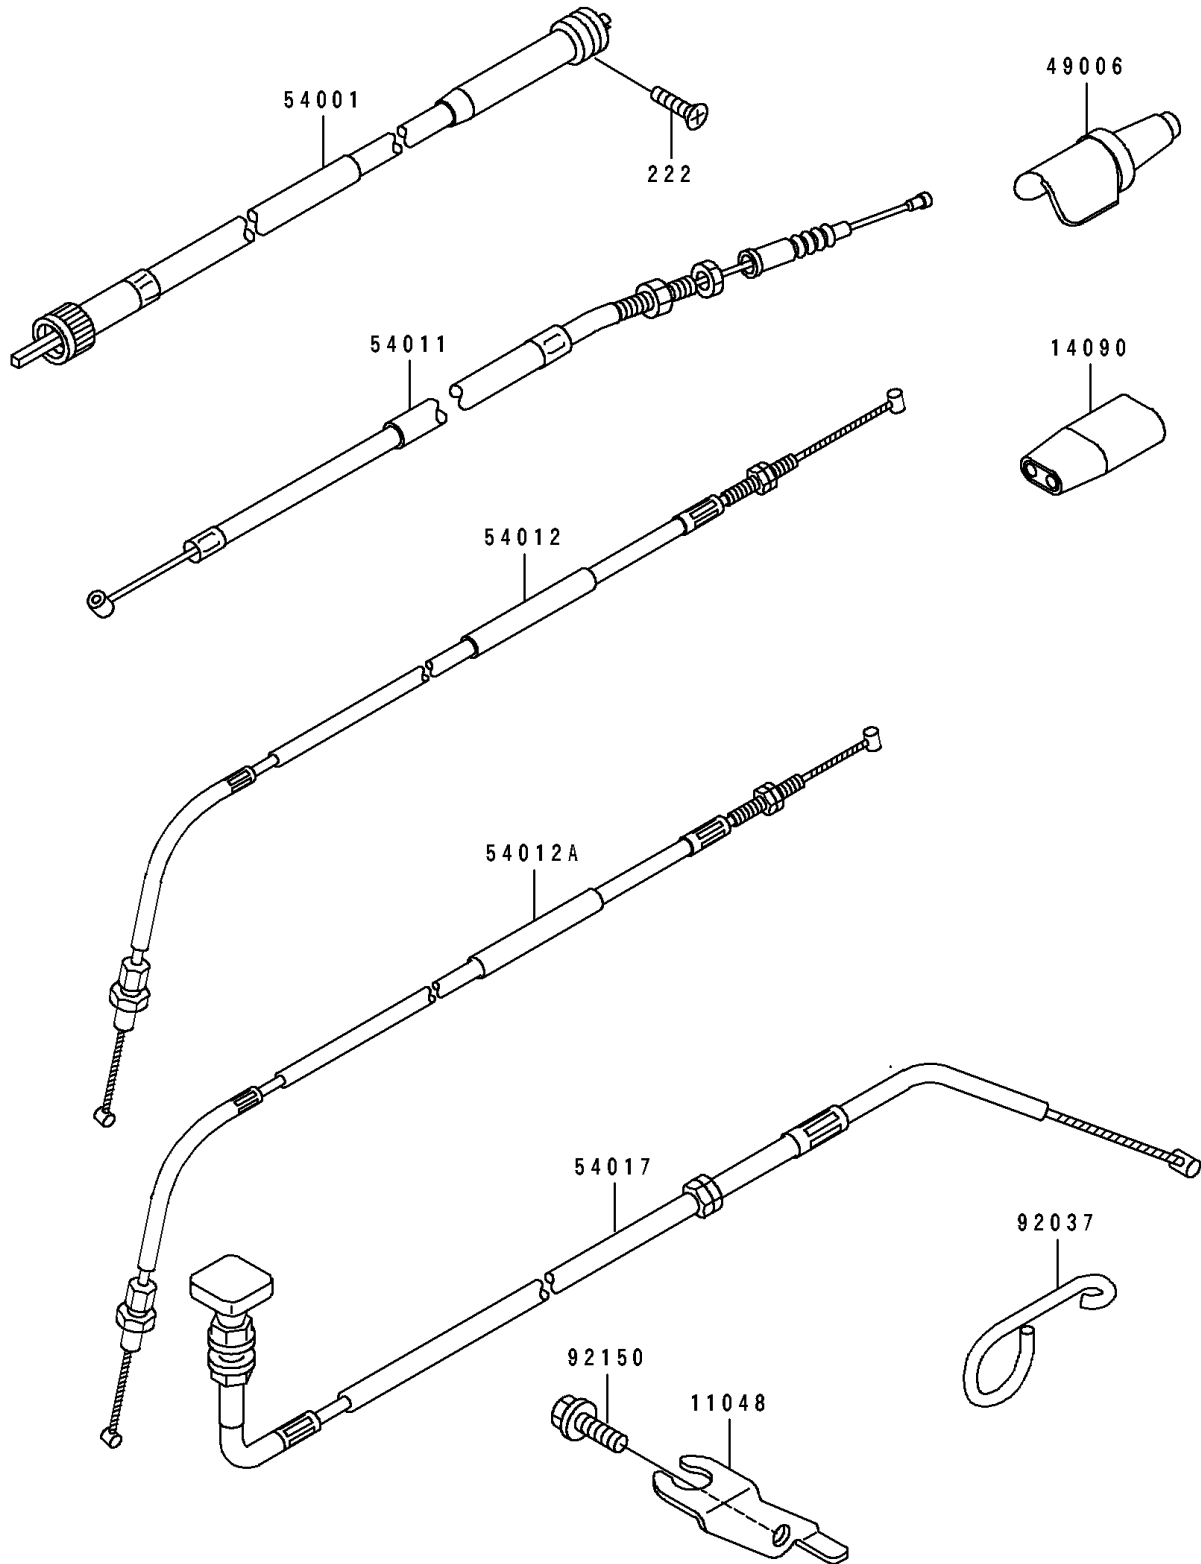

1995 KLX650R PARTS DIAGRAM

Cables

F 25 40

1995 KLX650R PARTS LIST

Cables

ITEM NAME	PART NUMBER	QUANTITY
BRACKET,STARTER CABLE (Ref # 11048)	11048-1199	1
COVER,THROTTLE CABLE (Ref # 14090)	14090-1309	1
BOOT (Ref # 49006)	49006-1189	1
CABLE-SPEEDOMETER (Ref # 54001)	54001-1178	1
CABLE-CLUTCH (Ref # 54011)	54011-1324	1
CABLE-THROTTLE,OPENING (Ref # 54012)	54012-1464	1
CABLE-THROTTLE,CLOSING (Ref # 54012A)	54012-1465	1
CABLE-STARTER (Ref # 54017)	54017-1158	1
CLAMP,CABLE (Ref # 92037)	92037-1064	2
BOLT,6X12 (Ref # 92150)	92150-1435	1
SCREW-CSK-RD-CROS (Ref # 222)	222C0520	1