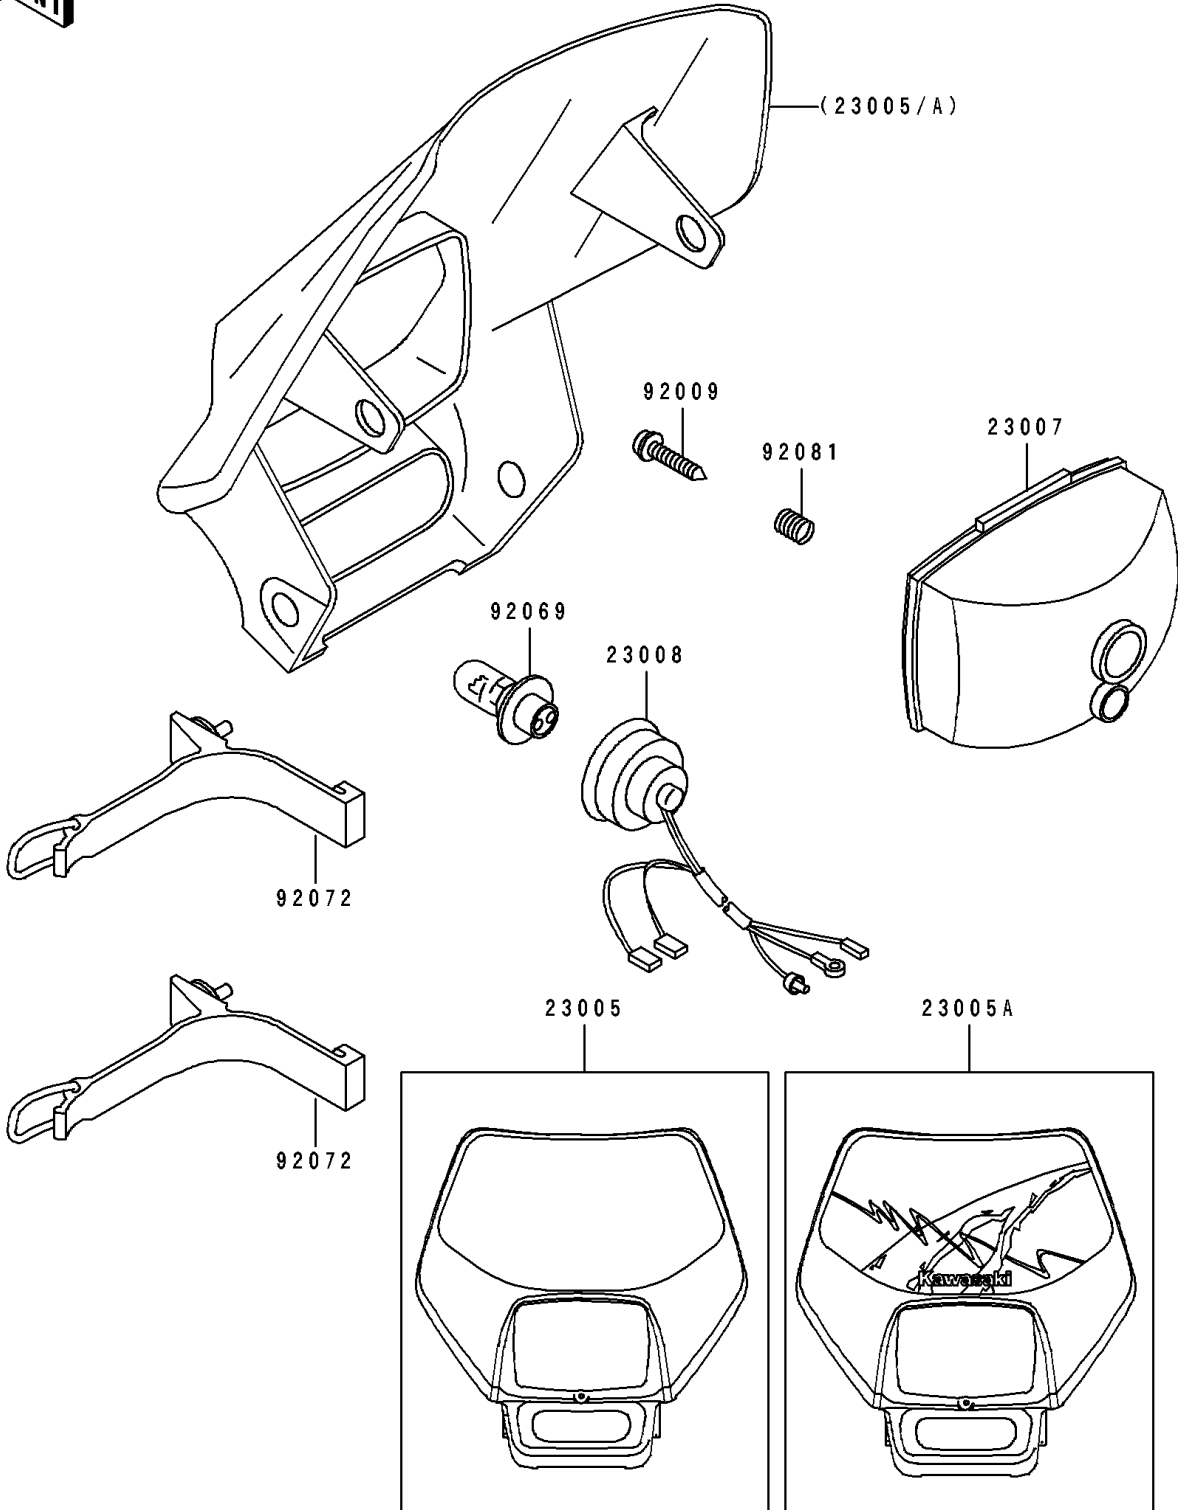

1995 KLX650R PARTS DIAGRAM

Headlight(s)

F2710

1995 KLX650R PARTS LIST

Headlight(s)

ITEM NAME	PART NUMBER	QUANTITY
BODY-COMP-HEAD LAMP,L.GREEN (Ref # 23005A)	23005-5023-6W	1
LENS-COMP,HEAD LAMP (Ref # 23007)	23007-1246	1
SOCKET-ASSY,HEAD LAMP (Ref # 23008)	23008-1513	1
SCREW,TAPPING (Ref # 92009)	92009-1695	1
BULB,12V 30/30W (Ref # 92069)	92069-1080	1
BAND,HEAD LAMP COVER (Ref # 92072)	92072-1297	4
SPRING,FOUCUS ADJUSTING (Ref # 92081)	92081-1519	1