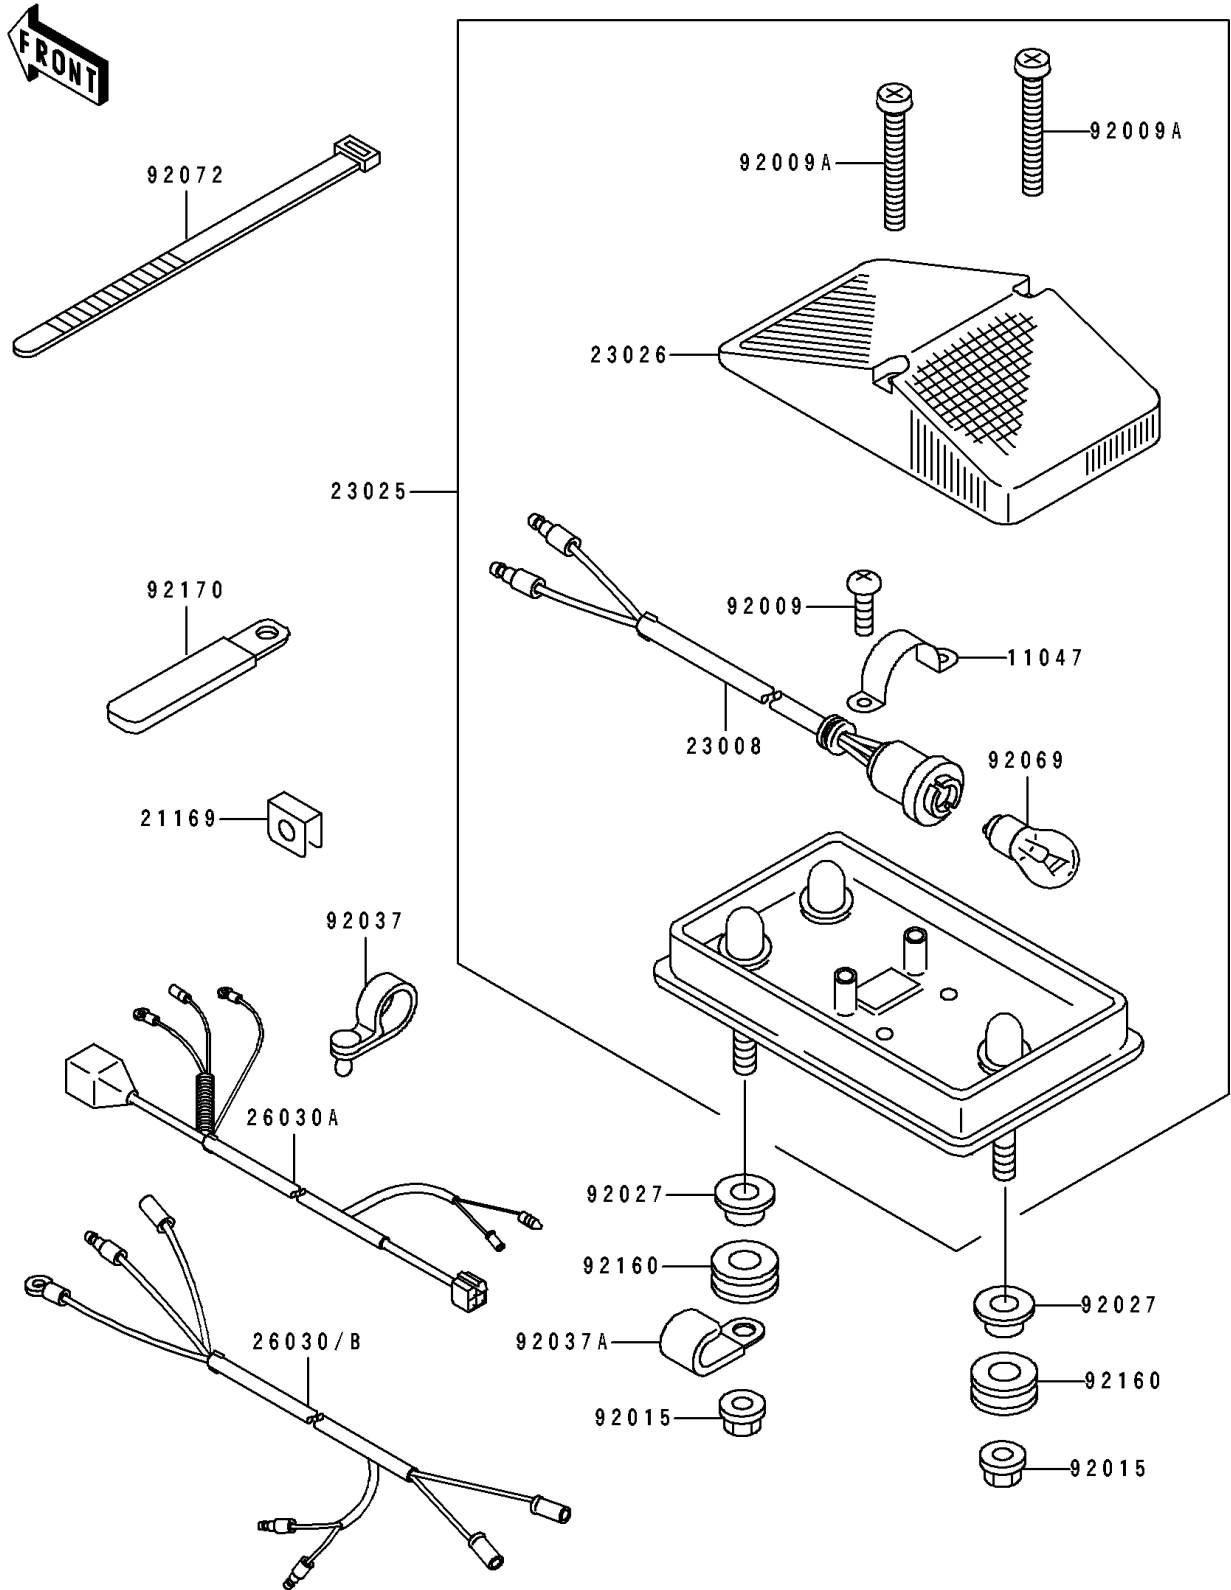

1993 KLX650R PARTS DIAGRAM

Taillight(s)

F2720

1993 KLX650R PARTS LIST

Taillight(s)

ITEM NAME	PART NUMBER	QUANTITY
BRACKET,TAIL LAMP (Ref # 11047)	11047-1238	1
TERMINAL (Ref # 21169)	21169-1066	1
SOCKET-ASSY,TAIL LAMP (Ref # 23008)	23008-1462	1
LAMP-TAIL (Ref # 23025)	23025-1215	1
LENS,TAIL LAMP (Ref # 23026)	23026-1131	1
HARNESS,MAIN (Ref # 26030)	26030-1159	1
SCREW,TAPPING,4X10 (Ref # 92009)	92009-1021	2
SCREW,TAPPING,4X30 (Ref # 92009A)	92009-1647	2
NUT,FLANGED,6MM (Ref # 92015)	92015-1367	3
COLLAR,L=14.1 (Ref # 92027)	92027-1920	3
CLAMP,WIRING HARNESS (Ref # 92037A)	92037-1877	1
BULB,12V 10W (Ref # 92069)	92069-1072	1
BAND,L=185 (Ref # 92072)	92072-1195	10
DAMPER (Ref # 92160)	92160-1167	3
CLAMP (Ref # 92170)	92170-1114	1