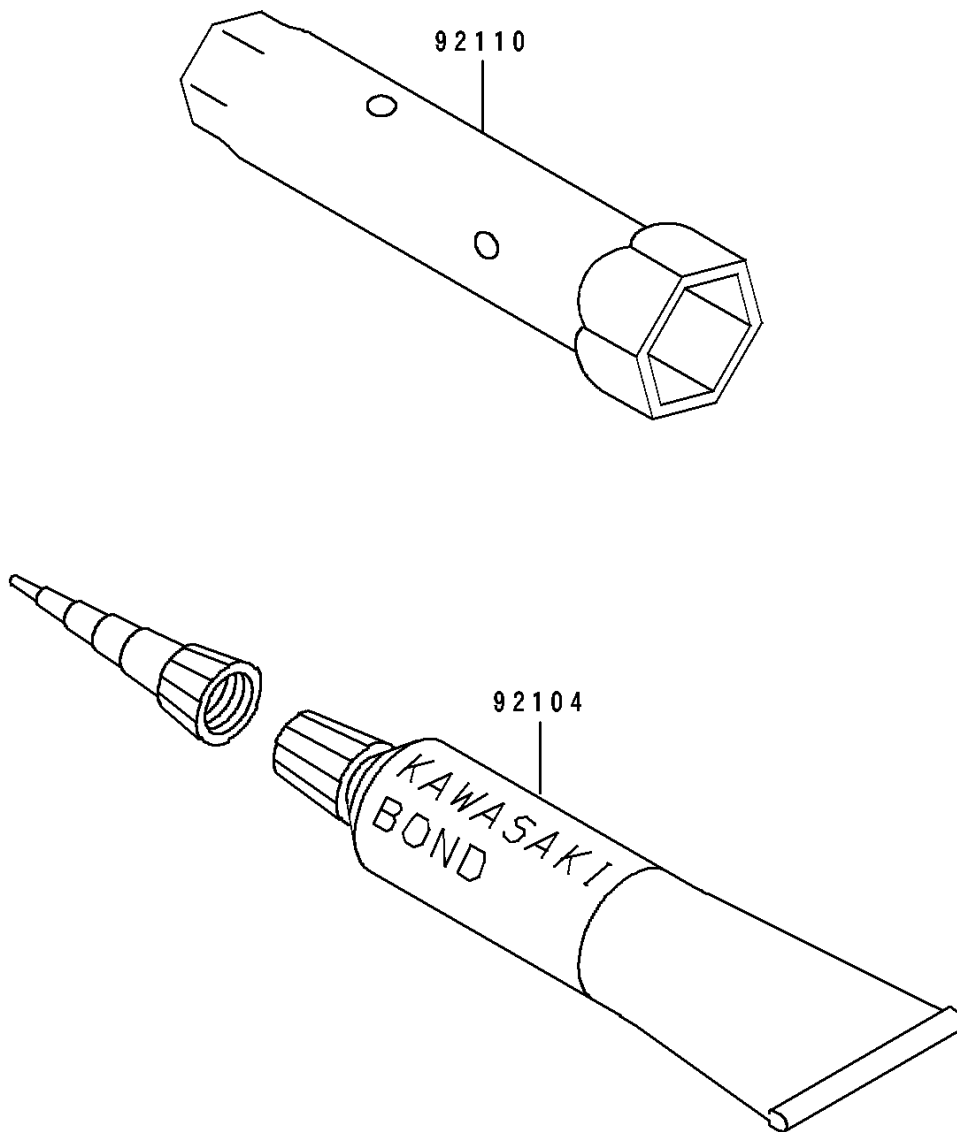

# 1995 KLX650R PARTS DIAGRAM

Owner's Tools

F2810

# 1995 KLX650R PARTS LIST

## Owner's Tools

ITEM NAME	PART NUMBER	QUANTITY
GASKET-LIQUID,TUBE,100G,SILVER (Ref # 92104)	92104-002	1
TOOL-WRENCH,BOX,18MM (Ref # 92110)	92110-1170	1