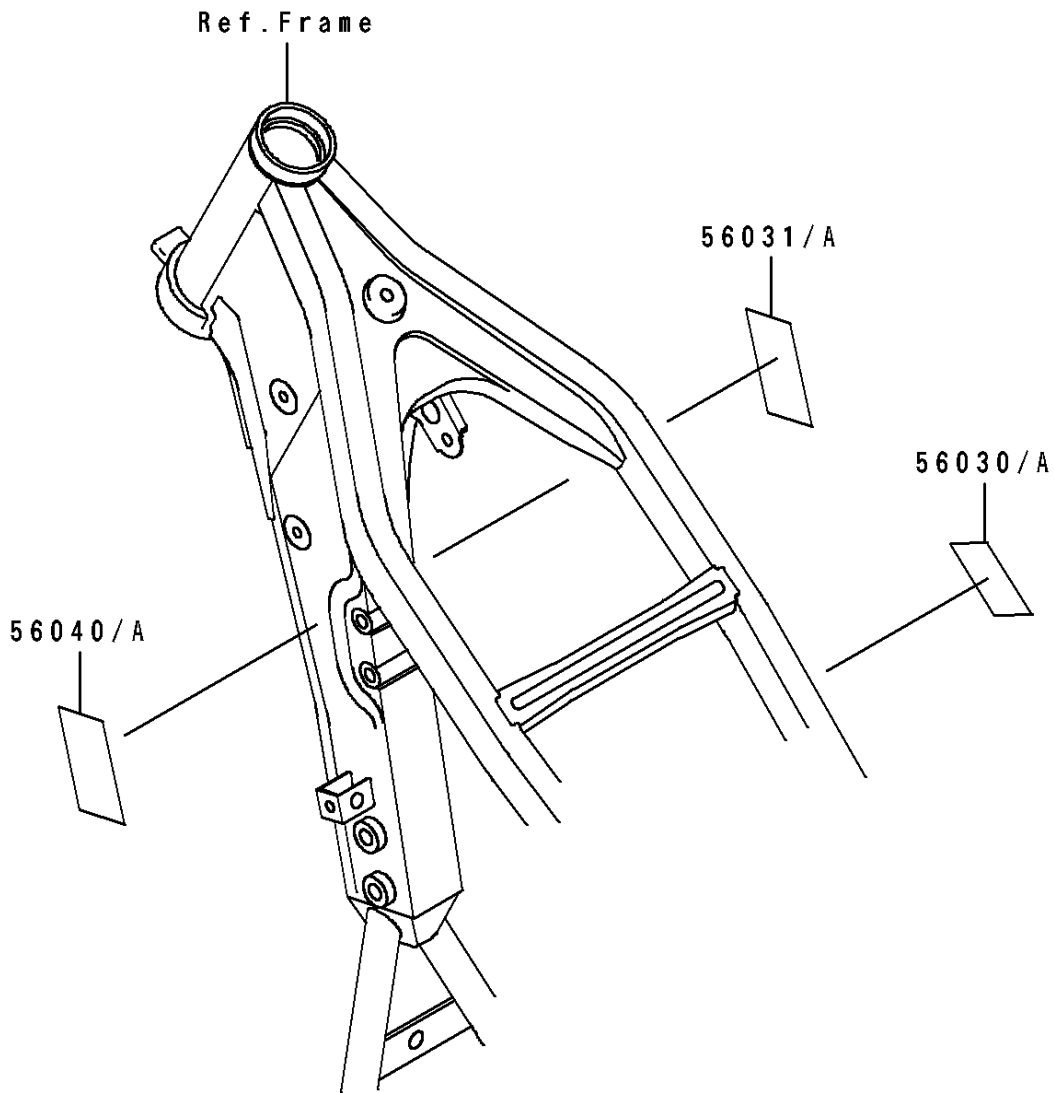

# 1994 KLX650R PARTS DIAGRAM

Labels

F 2 8 6 0

# 1994 KLX650R PARTS LIST

## Labels

ITEM NAME	PART NUMBER	QUANTITY
LABEL-MANUAL,OIL&OIL FILTER (Ref # 56031)	56031-1848	1
LABEL-WARNING,OFF-ROAD VEHICLE (Ref # 56040)	56040-1018	1
LABEL-WARNING,OFF-ROAD VEHICLE (Ref # 56040A)	56040-1304	1