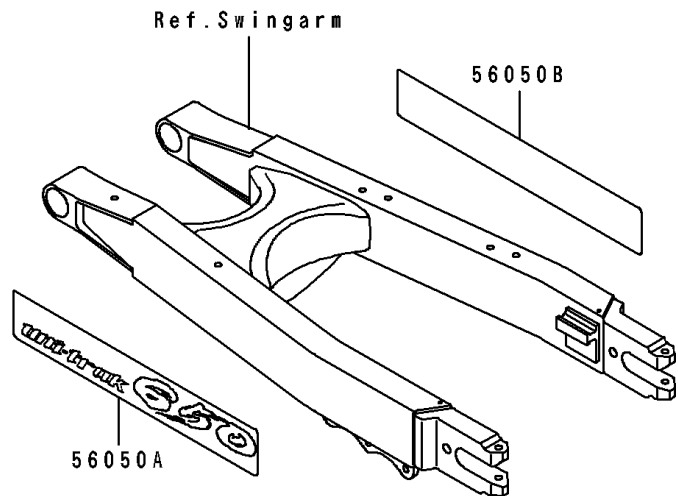

1993 KLX650R PARTS DIAGRAM

Decals(KLX650-A1/A2)

F2861

1993 KLX650R PARTS LIST

Decals(KLX650-A1/A2)

ITEM NAME	PART NUMBER	QUANTITY
MARK,UP SIDE DOWN (Ref # 56050)	56050-1835	2
MARK,SWING ARM,LH,UNI-TRAK 650 (Ref # 56050A)	56050-1914	1
MARK,SWING ARM,RH,650 UNI-TRAK (Ref # 56050B)	56050-1915	1
PATTERN,SHROUD,LH (Ref # 56060)	56060-1510	1
PATTERN,SHROUD,RH (Ref # 56060A)	56060-1511	1
PATTERN,HEAD LAMP COVER (Ref # 56060B)	56060-1512	1