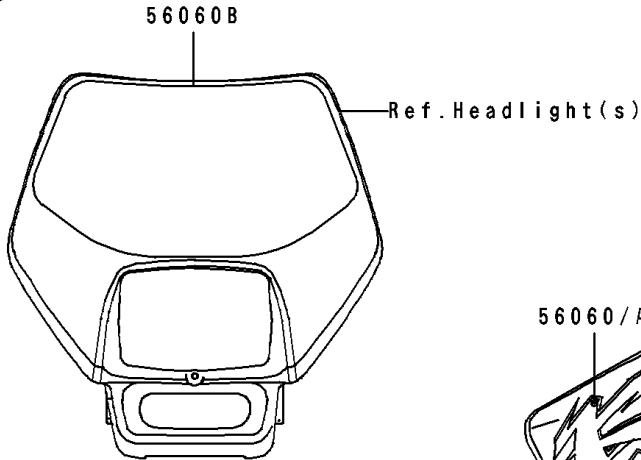

1993 KLX650R PARTS DIAGRAM

Decals(KLX650-A1/A2)

F2861

1993 KLX650R PARTS LIST

Decals(KLX650-A1/A2)

ITEM NAME	PART NUMBER	QUANTITY
MARK,UP SIDE DOWN (Ref # 56050)	56050-1835	2
MARK,SWING ARM,LH,UNI-TRAK 650 (Ref # 56050A)	56050-1914	1
MARK,SWING ARM,RH,650 UNI-TRAK (Ref # 56050B)	56050-1915	1
PATTERN,SHROUD,LH (Ref # 56060)	56060-1510	1
PATTERN,SHROUD,RH (Ref # 56060A)	56060-1511	1
PATTERN,HEAD LAMP COVER (Ref # 56060B)	56060-1512	1