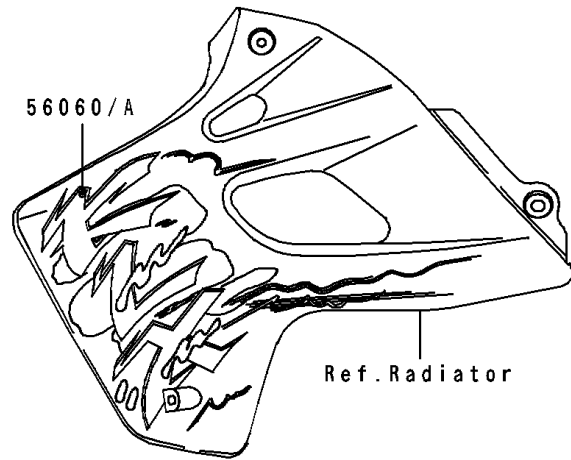

1993 KLX650R PARTS DIAGRAM

Decals(KLX650-A1/A2)

F2861

1993 KLX650R PARTS LIST

Decals(KLX650-A1/A2)

ITEM NAME	PART NUMBER	QUANTITY
MARK,UP SIDE DOWN (Ref # 56050)	56050-1835	2
MARK,SWING ARM,LH,UNI-TRAK 650 (Ref # 56050A)	56050-1914	1
MARK,SWING ARM,RH,650 UNI-TRAK (Ref # 56050B)	56050-1915	1
PATTERN,SHROUD,LH (Ref # 56060)	56060-1510	1
PATTERN,SHROUD,RH (Ref # 56060A)	56060-1511	1
PATTERN,HEAD LAMP COVER (Ref # 56060B)	56060-1512	1