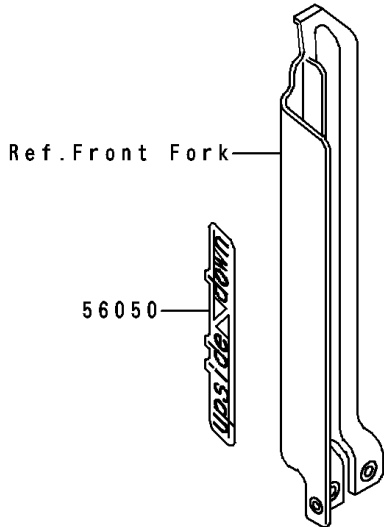

1993 KLX650R PARTS DIAGRAM

Decals(KLX650-A1/A2)

F2861

1993 KLX650R PARTS LIST

Decals(KLX650-A1/A2)

ITEM NAME	PART NUMBER	QUANTITY
MARK,UP SIDE DOWN (Ref # 56050)	56050-1835	2
MARK,SWING ARM,LH,UNI-TRAK 650 (Ref # 56050A)	56050-1914	1
MARK,SWING ARM,RH,650 UNI-TRAK (Ref # 56050B)	56050-1915	1
PATTERN,SHROUD,LH (Ref # 56060)	56060-1510	1
PATTERN,SHROUD,RH (Ref # 56060A)	56060-1511	1
PATTERN,HEAD LAMP COVER (Ref # 56060B)	56060-1512	1