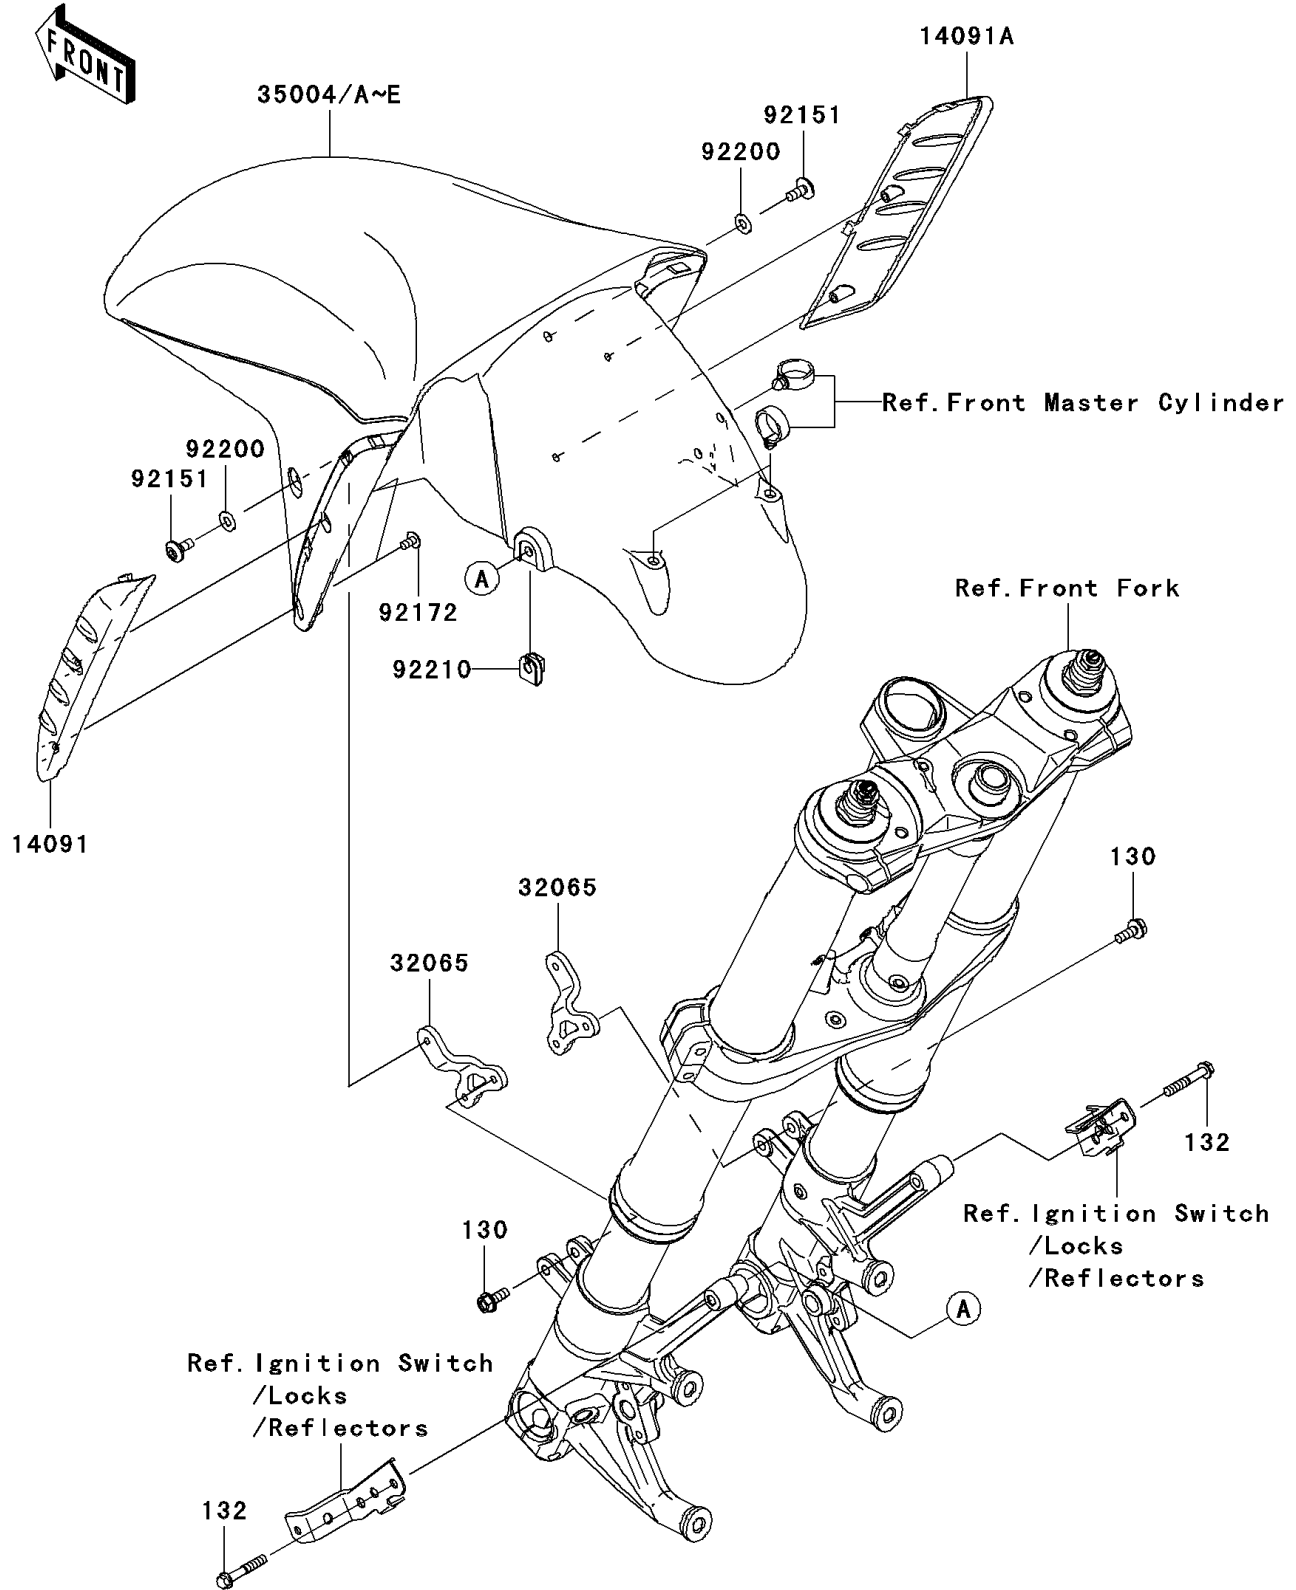

2008 Ninja® ZX™-14 PARTS DIAGRAM

Front Fender(s)

F2171

2008 Ninja® ZX™ -14 PARTS LIST

Front Fender(s)

ITEM NAME	PART NUMBER	QUANTITY
BOLT-FLANGED,6X16 (Ref # 130)	130BA0616	4
BOLT-FLANGED-SMALL,6X35 (Ref # 132)	132BB0635	2
COVER,FRONT FENDER,LH (Ref # 14091)	14091-0598	1
COVER,FRONT FENDER,RH (Ref # 14091A)	14091-0599	1
BRACKET-FENDER (Ref # 32065)	32065-0020	2
FENDER-FRONT,M.M.S.BLUE (Ref # 35004C)	35004-0089-19A	1
BOLT,SOCKET,6X14 (Ref # 92151)	92151-1654	2
SCREW,TAPPING,5X10 (Ref # 92172)	92172-0262	4
WASHER,6.5X14X1 (Ref # 92200)	92200-1388	2
NUT,6MM (Ref # 92210)	92210-0277	2
FENDER-FRONT,SILVER (Ref # 35004A)	35004-0089-17M	1