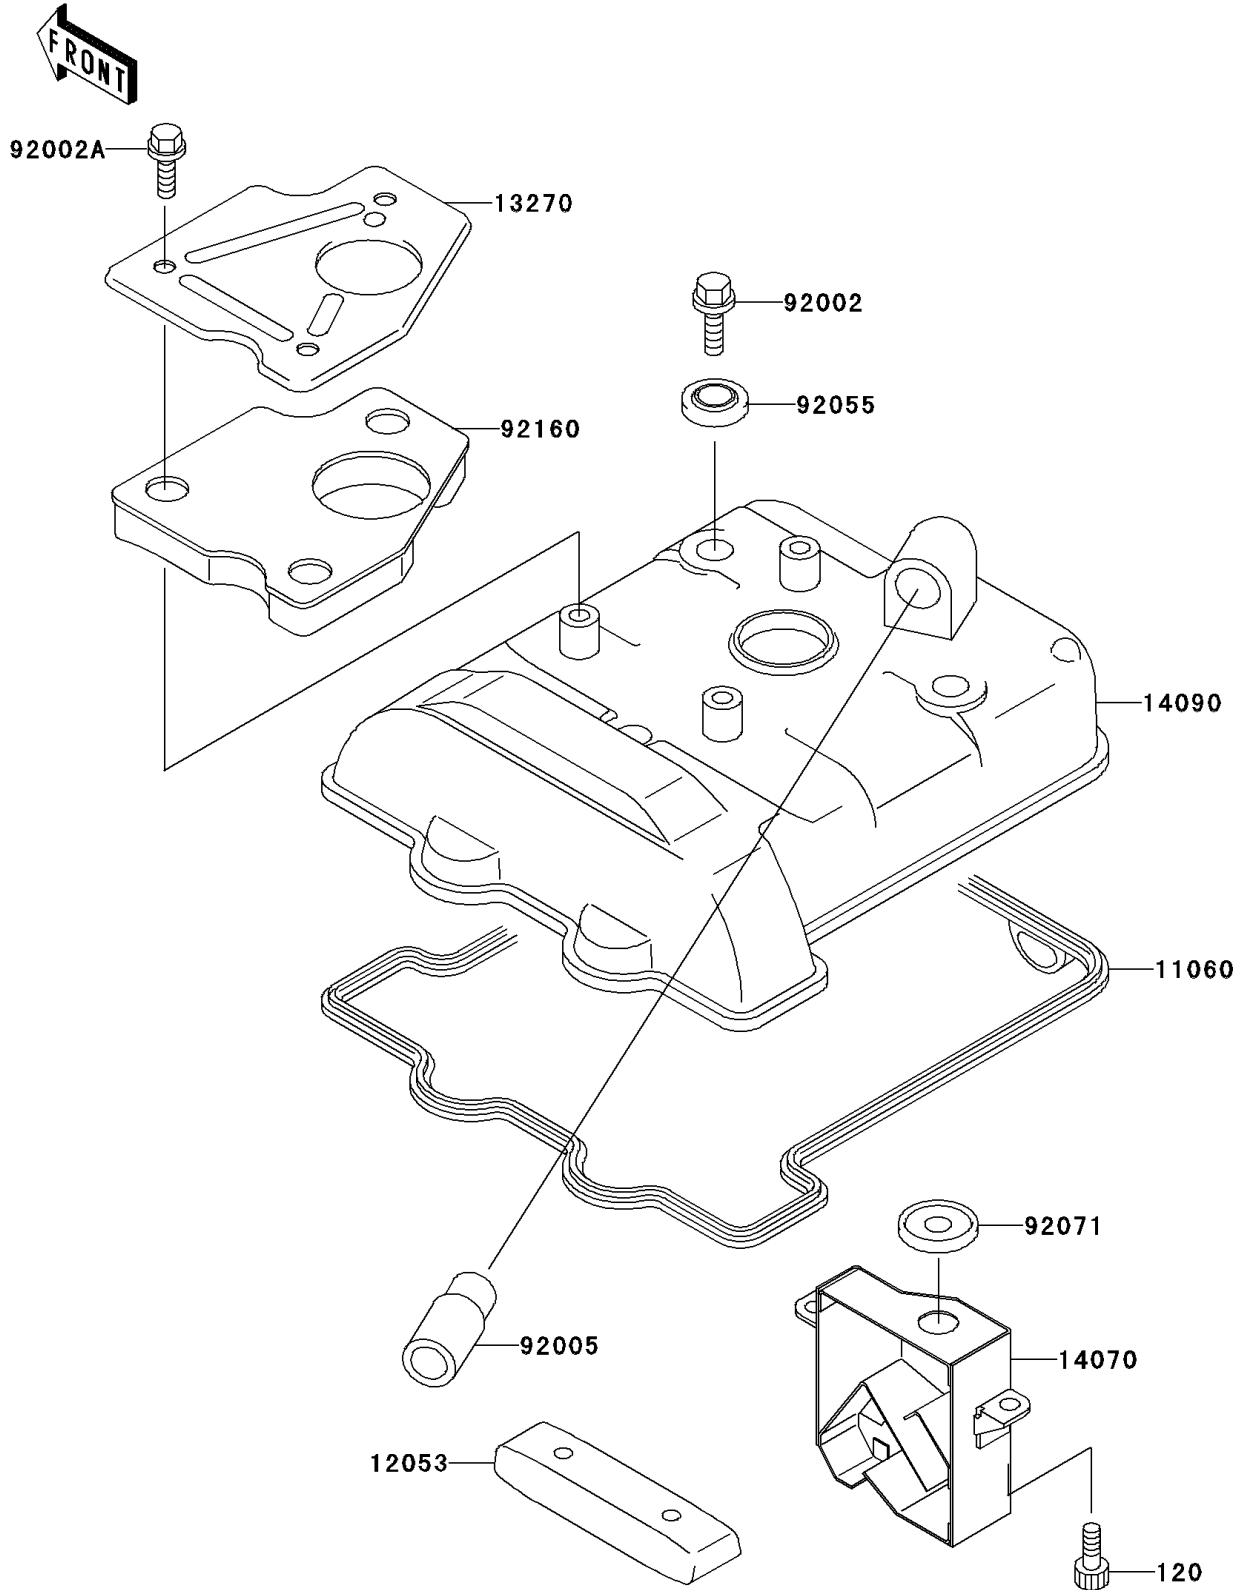

1994 KLX650 PARTS DIAGRAM

Cylinder Head Cover

E1112

1994 KLX650 PARTS LIST

Cylinder Head Cover

| ITEM NAME | PART NUMBER | QUANTITY |
|--------------------------------------|-------------|----------|
| BOLT-SOCKET (Ref # 120) | 120P0512 | 2 |
| GASKET,HEAD COVER (Ref # 11060) | 11060-1299 | 1 |
| GUIDE-CHAIN (Ref # 12053) | 12053-1274 | 1 |
| PLATE,HEAD COVER (Ref # 13270) | 13270-1078 | 1 |
| BODY-BREATHER (Ref # 14070) | 14070-1078 | 1 |
| COVER,HEAD (Ref # 14090) | 14090-1476 | 1 |
| BOLT,L=20.5 (Ref # 92002) | 92002-1327 | 3 |
| BOLT,6X8 (Ref # 92002A) | 92002-1944 | 3 |
| FITTING,REED VALVE (Ref # 92005) | 92005-1006 | 1 |
| RING-O,HEAD COVER BOLT (Ref # 92055) | 92055-1352 | 3 |
| GROMMET (Ref # 92071) | 92071-1219 | 1 |
| DAMPER,HEAD COVER (Ref # 92160) | 92160-1438 | 1 |