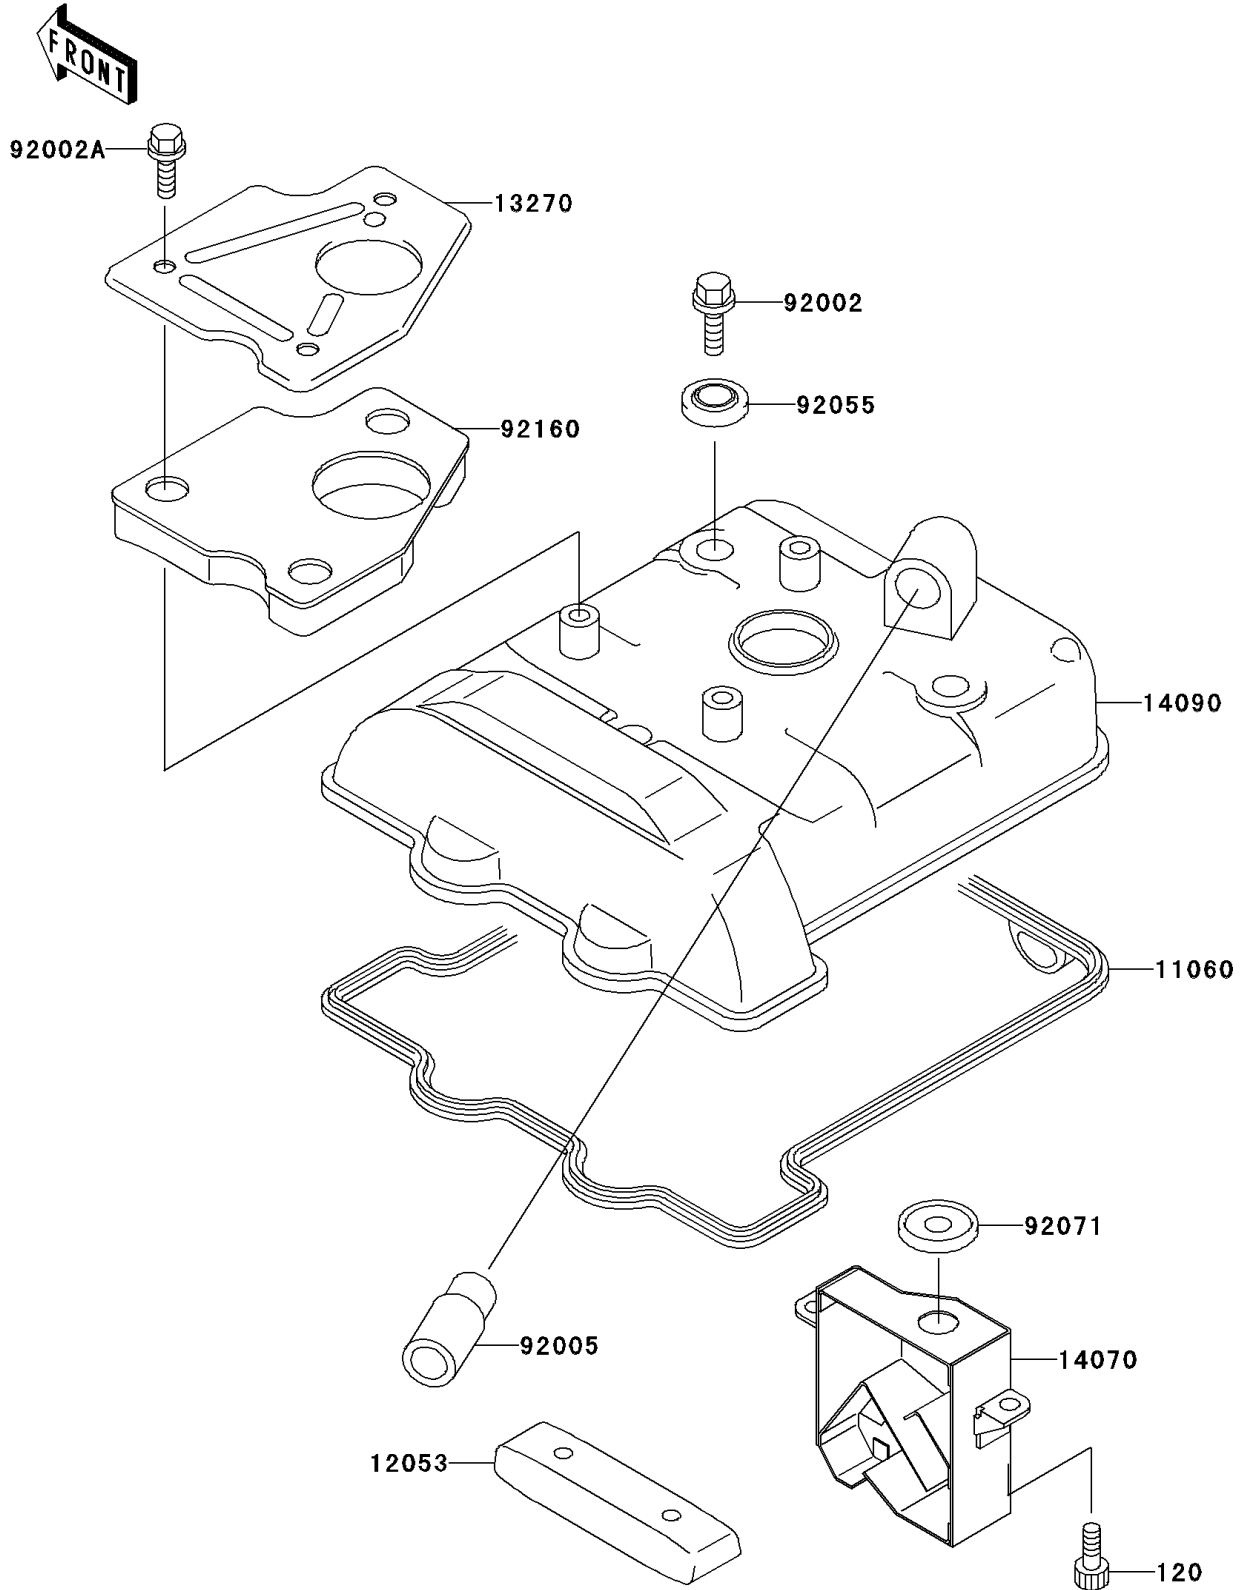

1995 KLX650 PARTS DIAGRAM

Cylinder Head Cover

E1112

1995 KLX650 PARTS LIST

Cylinder Head Cover

ITEM NAME	PART NUMBER	QUANTITY
BOLT-SOCKET (Ref # 120)	120P0512	2
GASKET,HEAD COVER (Ref # 11060)	11060-1299	1
GUIDE-CHAIN (Ref # 12053)	12053-1274	1
PLATE,HEAD COVER (Ref # 13270)	13270-1078	1
BODY-BREATHER (Ref # 14070)	14070-1078	1
COVER,HEAD (Ref # 14090)	14090-1476	1
BOLT,L=20.5 (Ref # 92002)	92002-1327	3
BOLT,6X8 (Ref # 92002A)	92002-1944	3
FITTING,REED VALVE (Ref # 92005)	92005-1006	1
RING-O,HEAD COVER BOLT (Ref # 92055)	92055-1352	3
GROMMET (Ref # 92071)	92071-1219	1
DAMPER,HEAD COVER (Ref # 92160)	92160-1438	1