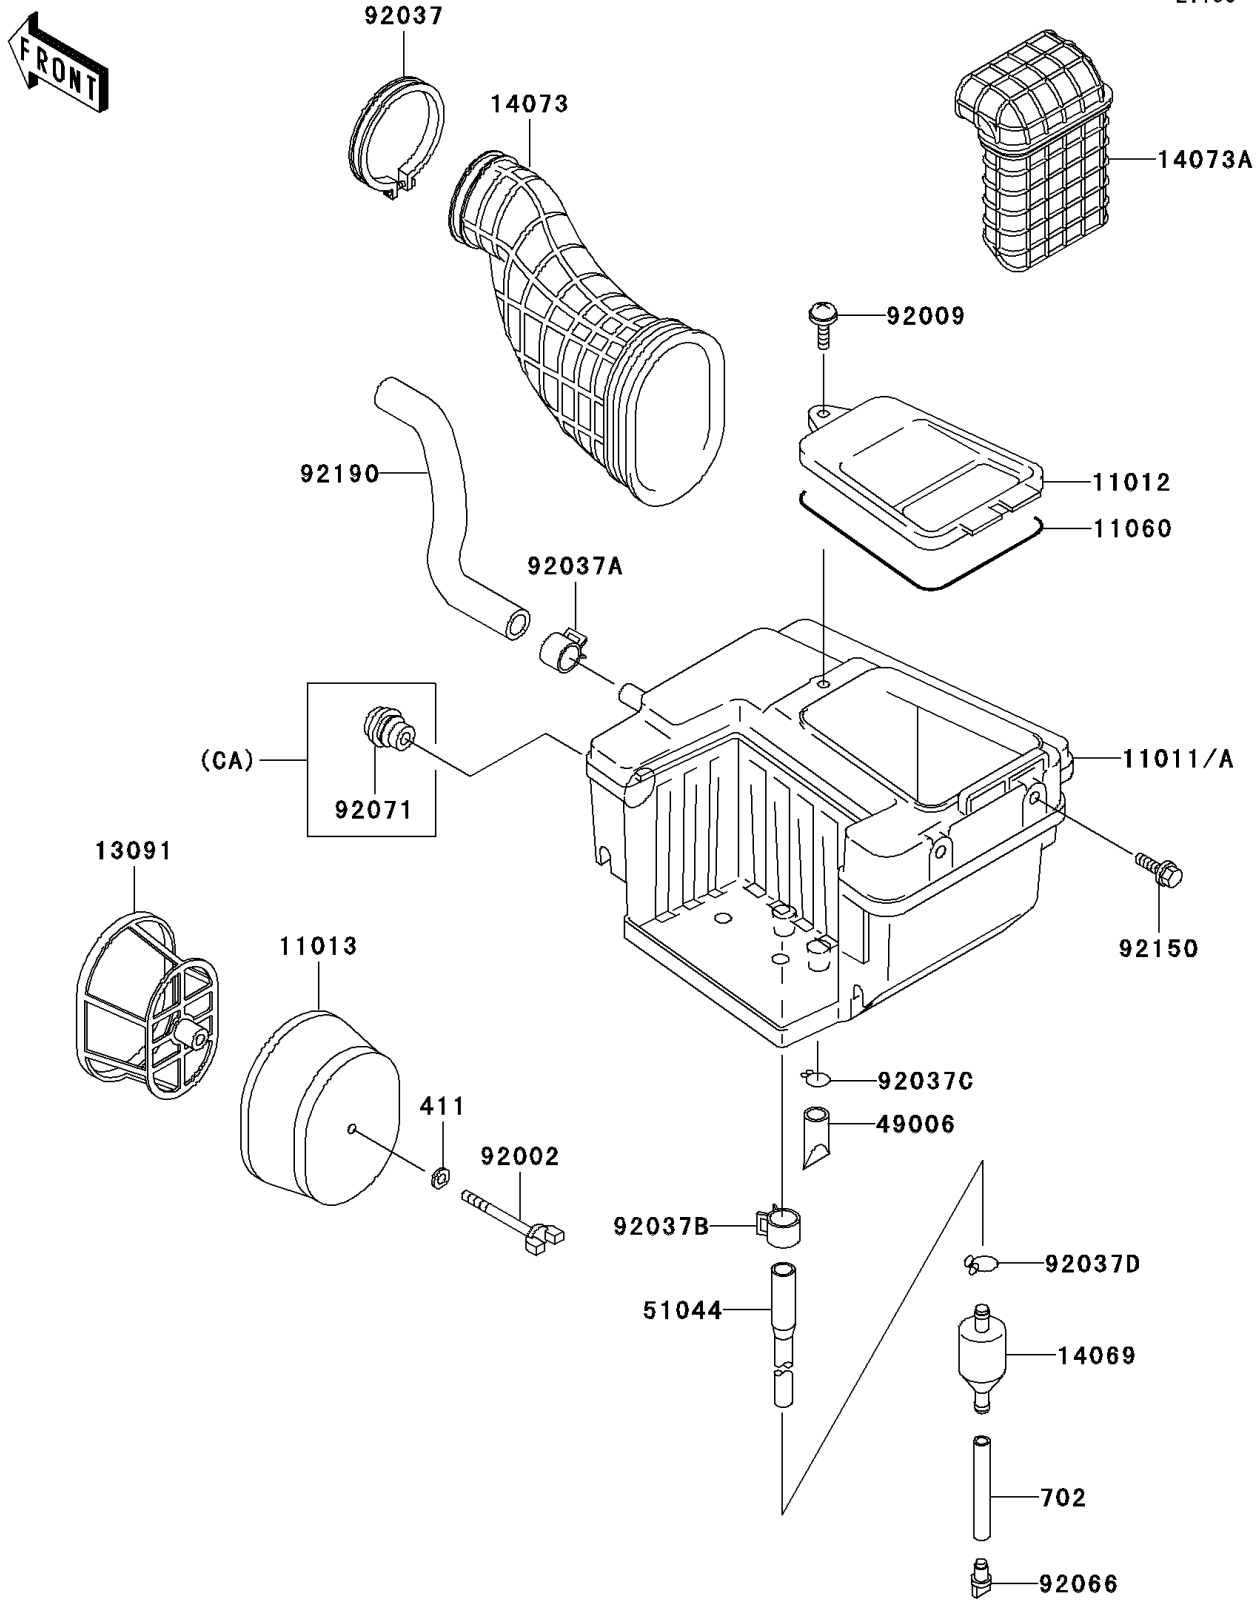

1995 KLX650 PARTS DIAGRAM

Air Cleaner

1995 KLX650 PARTS LIST

Air Cleaner

ITEM NAME	PART NUMBER	QUANTITY
WASHER-PLAIN,6MM (Ref # 411)	411E0600	1
TUBE-RUBBER,7X10X280 (Ref # 702)	702A07280	1
CAP,AIR FILTER (Ref # 11012)	11012-1829	1
ELEMENT-AIR FILTER (Ref # 11013)	11013-1152	1
GASKET,AIR FILTER CAP (Ref # 11060)	11060-1320	1
HOLDER (Ref # 13091)	13091-1473	1
BREATHER (Ref # 14069)	14069-1051	1
DUCT,CARBURETOR-AIR FILTER (Ref # 14073)	14073-1544	1
DUCT,AIR INLET (Ref # 14073A)	14073-1577	1
BOOT (Ref # 49006)	49006-1211	1
TUBE-ASSY (Ref # 51044)	51044-1155	1
BOLT (Ref # 92002)	92002-1904	1
SCREW (Ref # 92009)	92009-1460	1
CLAMP (Ref # 92037)	92037-1859	1
CLAMP (Ref # 92037A)	92037-1860	1
CLAMP (Ref # 92037B)	92037-1861	1
CLAMP,14.5MM (Ref # 92037C)	92037-1900	1
CLAMP,TUBE (Ref # 92037D)	92037-1972	1
PLUG,DRAIN (Ref # 92066)	92066-1211	1
BOLT,FLANGED,6X16 (Ref # 92150)	92150-1506	4
TUBE,BREATHER (Ref # 92190)	92190-1471	1
CASE-AIR FILTER (Ref # 11011)	11011-1429	1
CASE-AIR FILTER (Ref # 11011A)	11011-1430	1
GROMMET,AIR FILTER (Ref # 92071)	92071-1112	1