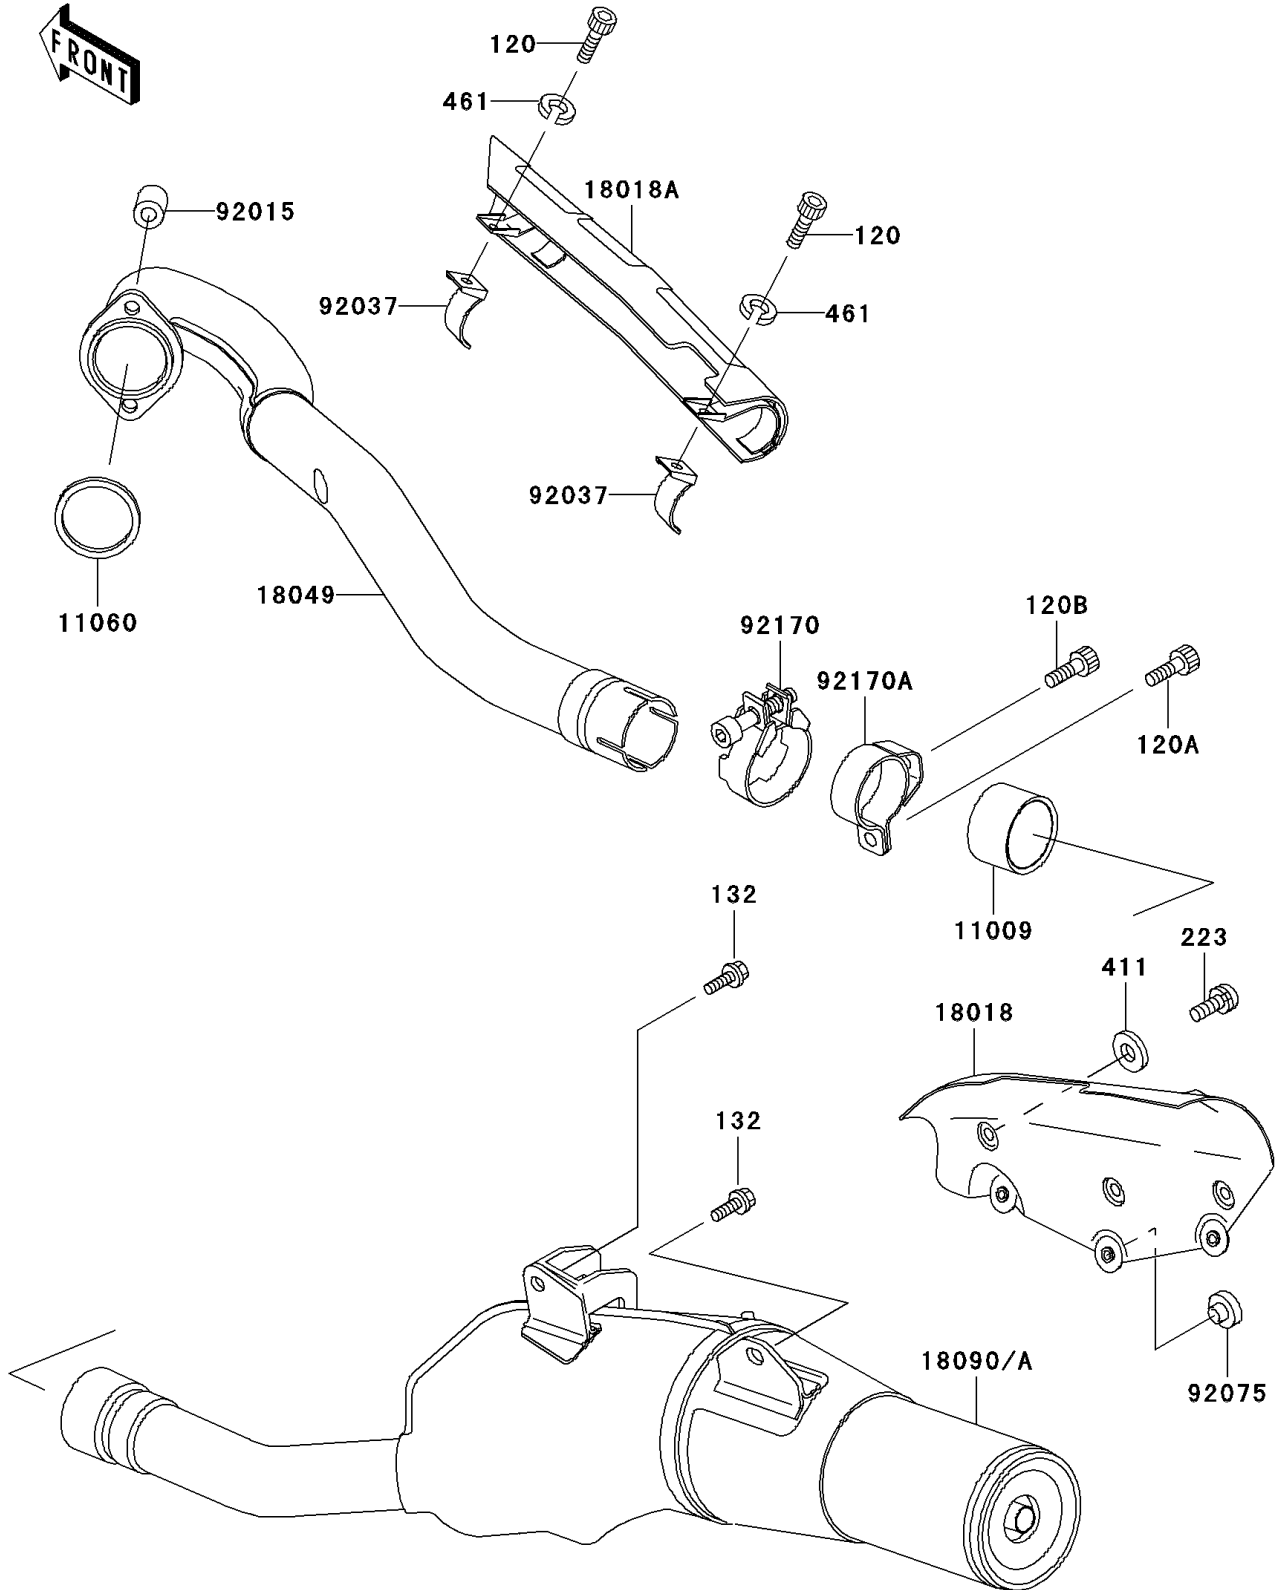

1995 KLX650 PARTS DIAGRAM

Muffler(s)

E1140

1995 KLX650 PARTS LIST

Muffler(s)

ITEM NAME	PART NUMBER	QUANTITY
BOLT-SOCKET,6X20 (Ref # 120)	120R0620	2
BOLT-SOCKET (Ref # 120A)	120Z0812	1
BOLT-SOCKET (Ref # 120B)	120Z0814	1
BOLT-FLANGED-SMALL (Ref # 132)	132Y0816	2
SCREW-PAN-WS-CROS (Ref # 223)	223C0610	4
WASHER-PLAIN,6MM,BLACK (Ref # 411)	411F0600	4
WASHER-SPRING,6MM (Ref # 461)	461S0600	2
GASKET,EXHAUST PIPE CONNECTING (Ref # 11009)	11009-1666	1
GASKET,EXHAUST PIPE (Ref # 11060)	11060-1119	1
PLATE-HEAT GUARD (Ref # 18018)	18018-1106	1
PLATE-HEAT GUARD (Ref # 18018A)	18018-1111	1
PIPE-EXHAUST (Ref # 18049)	18049-1664	1
NUT (Ref # 92015)	92015-1983	2
CLAMP,EXHAUST PIPE COVER (Ref # 92037)	92037-1613	2
DAMPER (Ref # 92075)	92075-005	5
CLAMP (Ref # 92170)	92170-1590	1
CLAMP (Ref # 92170A)	92170-1591	1
BODY-COMP-MUFFLER (Ref # 18090)	18090-1300	1
BODY-COMP-MUFFLER (Ref # 18090A)	18090-1305	1