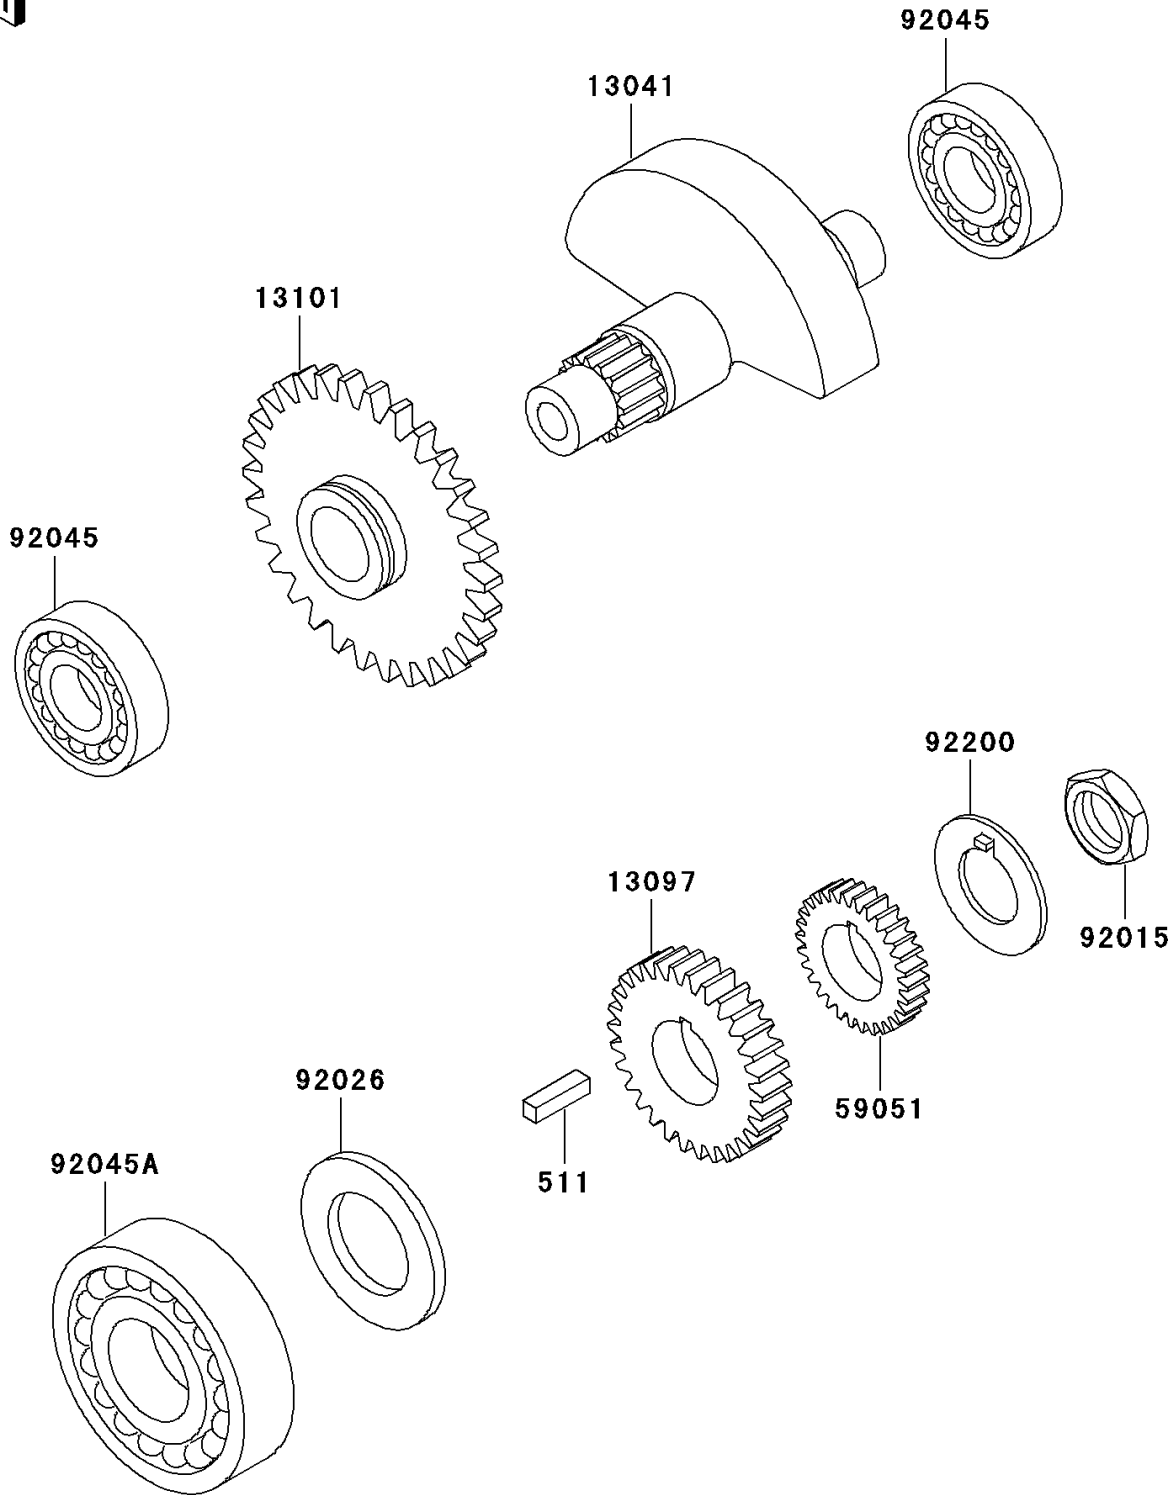

1994 KLX650 PARTS DIAGRAM

Balancer

E1323

1994 KLX650 PARTS LIST

Balancer

ITEM NAME	PART NUMBER	QUANTITY
KEY-SUNK (Ref # 511)	511A0520	1
BALANCER (Ref # 13041)	13041-1105	1
GEAR-PRIMARY SPUR,33T (Ref # 13097)	13097-1333	1
GEAR-ASSY,BALANCER (Ref # 13101)	13101-1205	1
GEAR-SPUR,27T (Ref # 59051)	59051-1145	1
NUT,22MM (Ref # 92015)	92015-1890	1
SPACER,30X50X4 (Ref # 92026)	92026-1280	1
BEARING-BALL,#6204 (Ref # 92045)	92045-1032	2
BEARING-BALL,TM-SX08A50C3 (Ref # 92045A)	92045-1187	1
WASHER,CLAW (Ref # 92200)	92200-1157	1