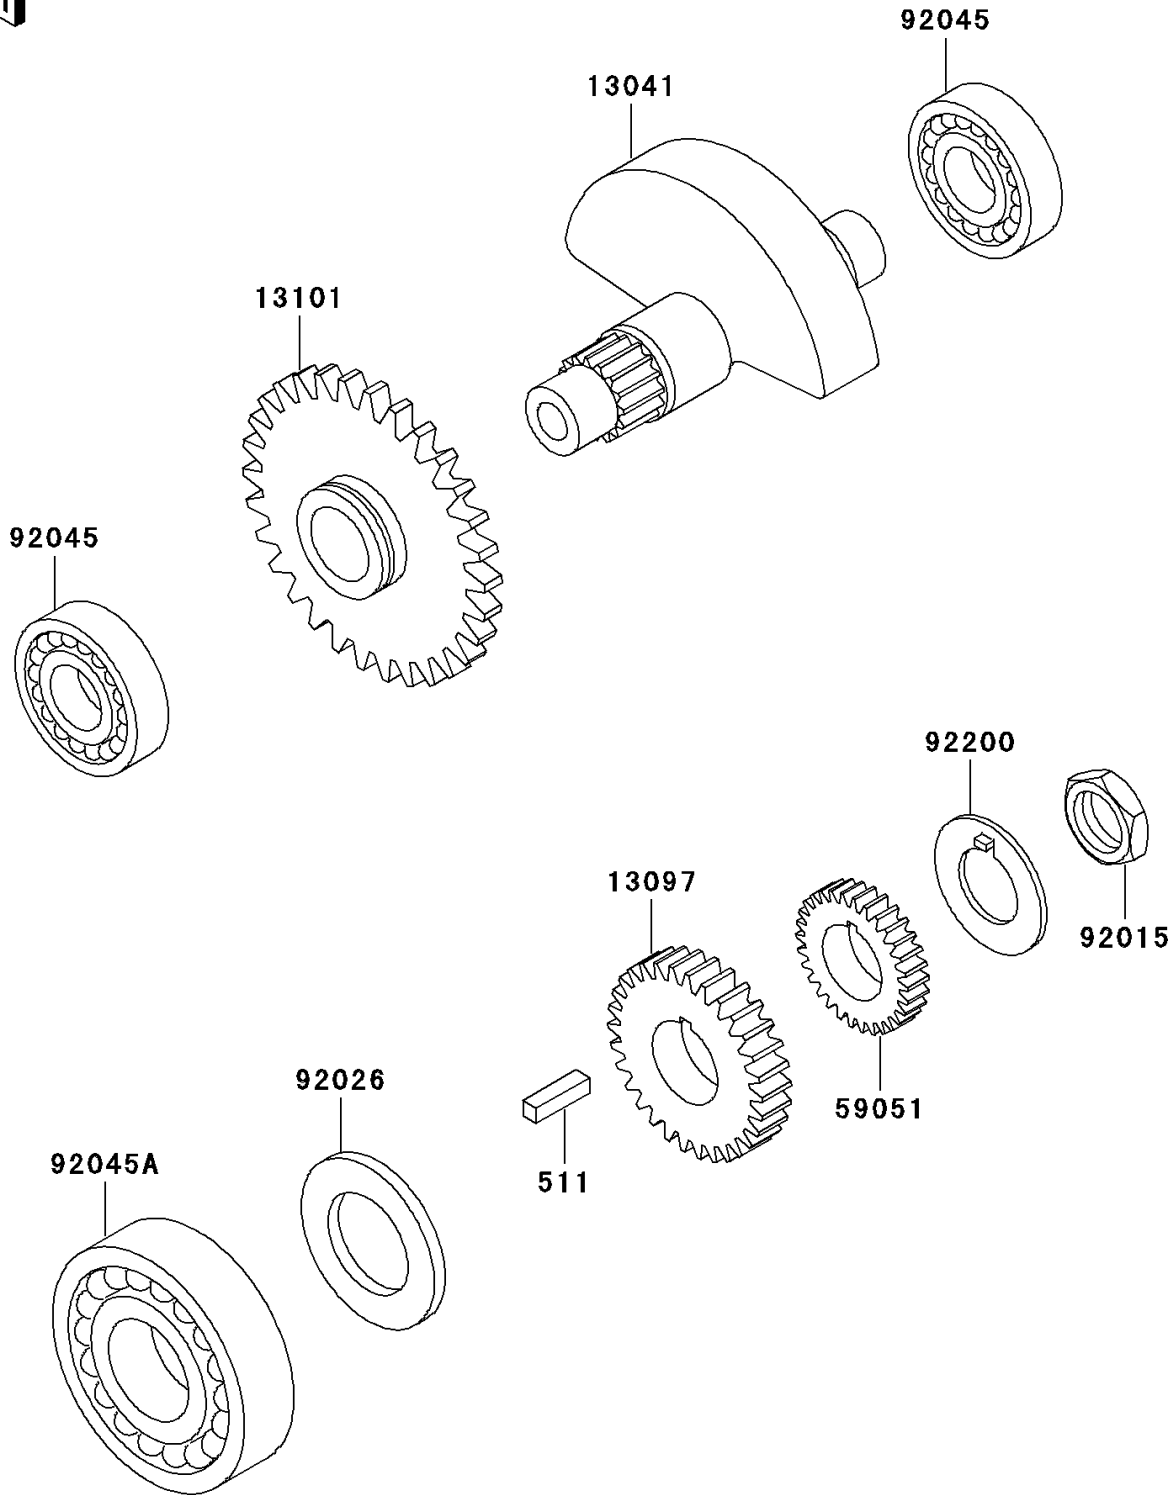

# 1995 KLX650 PARTS DIAGRAM

Balancer

E1323

## 1995 KLX650 PARTS LIST

### Balancer

ITEM NAME	PART NUMBER	QUANTITY
KEY-SUNK (Ref # 511)	511A0520	1
BALANCER (Ref # 13041)	13041-1105	1
GEAR-PRIMARY SPUR,33T (Ref # 13097)	13097-1333	1
GEAR-ASSY,BALANCER (Ref # 13101)	13101-1205	1
GEAR-SPUR,27T (Ref # 59051)	59051-1145	1
NUT,22MM (Ref # 92015)	92015-1890	1
SPACER,30X50X4 (Ref # 92026)	92026-1280	1
BEARING-BALL,#6204 (Ref # 92045)	92045-1032	2
BEARING-BALL,TM-SX08A50C3 (Ref # 92045A)	92045-1187	1
WASHER,CLAW (Ref # 92200)	92200-1157	1