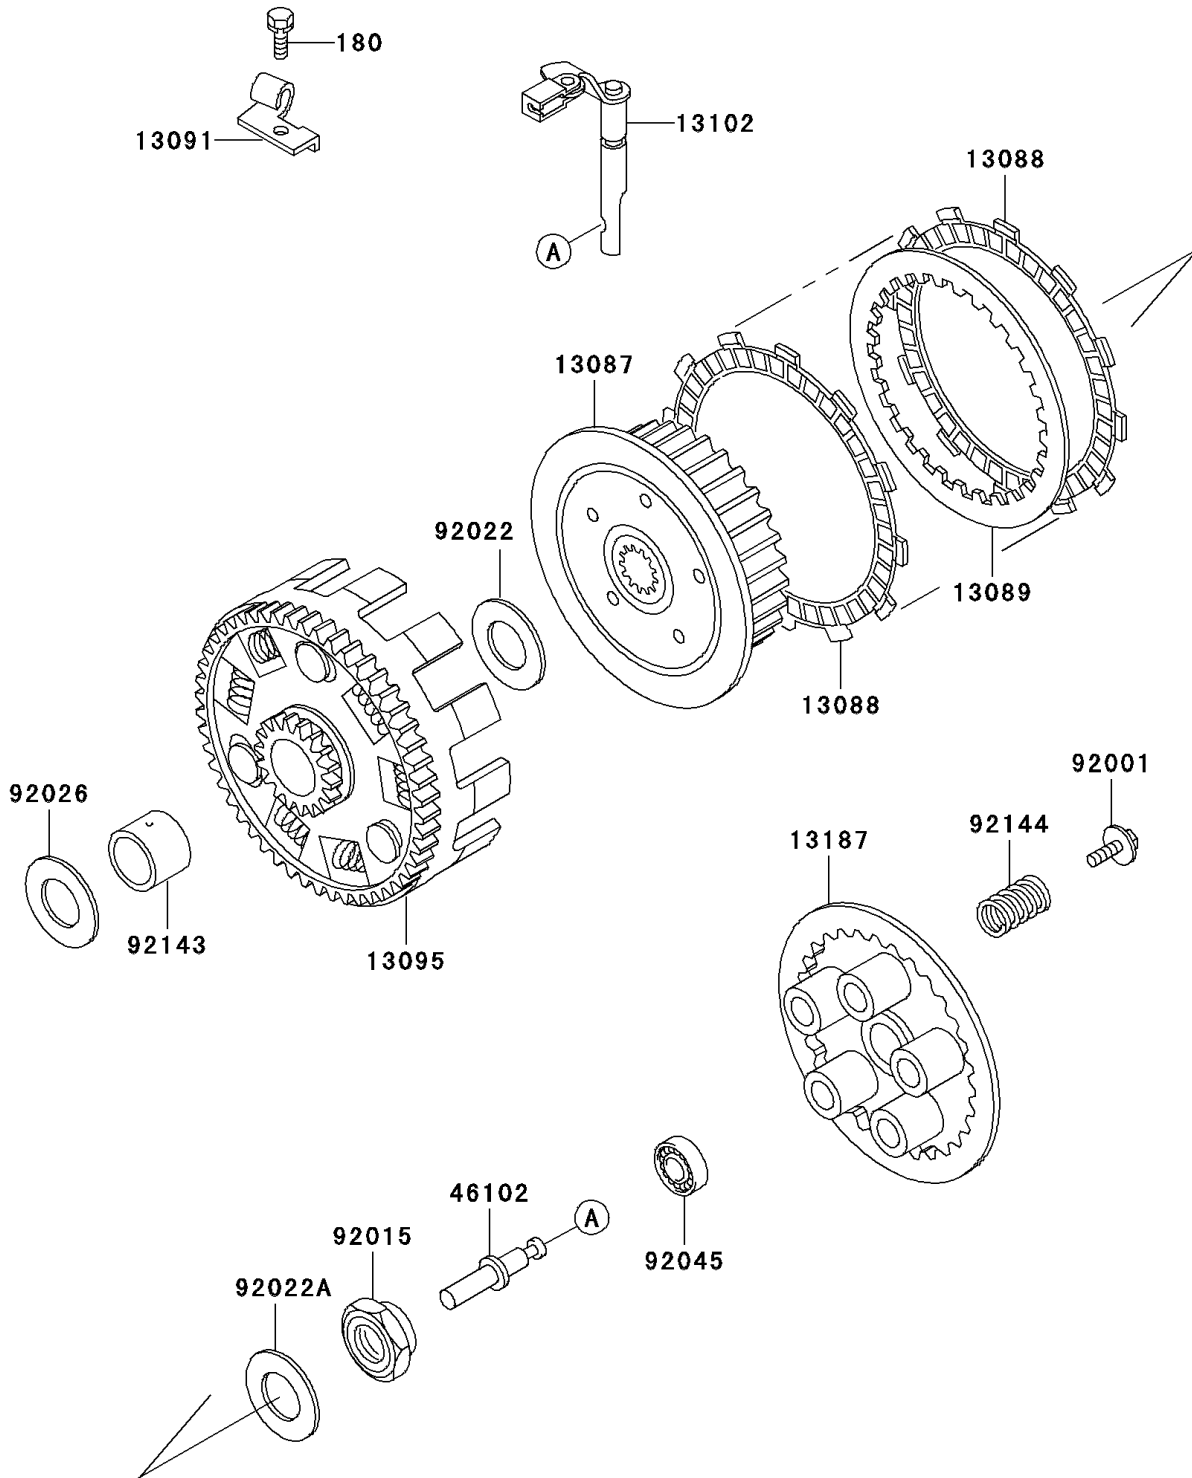

1994 KLX650 PARTS DIAGRAM

Clutch

E1350

1994 KLX650 PARTS LIST

Clutch

ITEM NAME	PART NUMBER	QUANTITY
BOLT-UPSET-WS (Ref # 180)	180J0612	1
HUB-CLUTCH (Ref # 13087)	13087-1162	1
PLATE-FRICTION (Ref # 13088)	13088-040	7
PLATE-CLUTCH,T=2.0 (Ref # 13089)	13089-1068	6
HOLDER,CLUTCH CABLE (Ref # 13091)	13091-1932	1
HOUSING-COMP-CLUTCH (Ref # 13095)	13095-1274	1
RELEASE-COMP-CLUTCH (Ref # 13102)	13102-1131	1
PLATE-CLUTCH OPERATING (Ref # 13187)	13187-1012	1
ROD,CLUTCH (Ref # 46102)	46102-1030	1
BOLT,FLANGED,6X18 (Ref # 92001)	92001-1066	5
NUT,20MM (Ref # 92015)	92015-1555	1
WASHER,25.5X52.6X2 (Ref # 92022)	92022-1476	1
WASHER (Ref # 92022A)	92022-1868	1
SPACER,25.1X38X4 (Ref # 92026)	92026-1206	1
BEARING-BALL,6001C3ML01 (Ref # 92045)	92045-1235	1
COLLAR (Ref # 92143)	92143-1769	1
SPRING,CLUTCH (Ref # 92144)	92144-1151	5