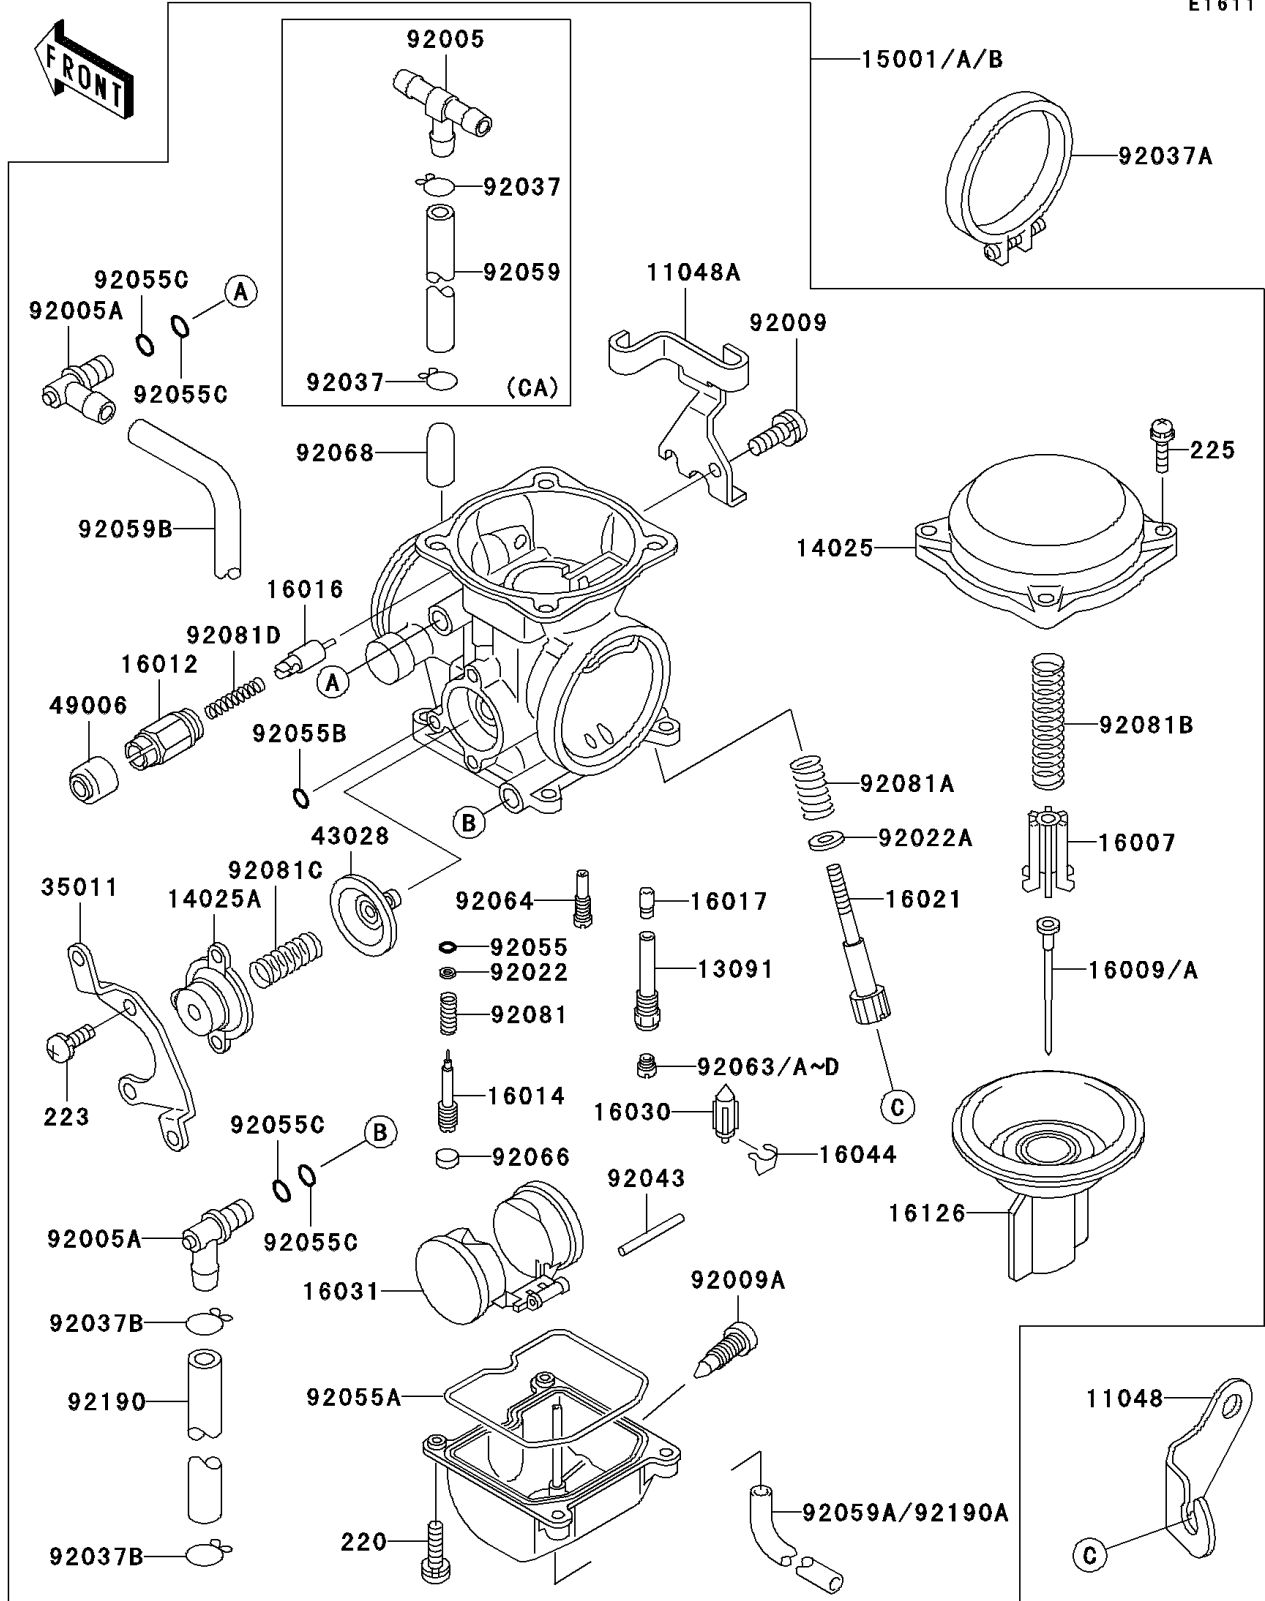

1995 KLX650 PARTS DIAGRAM

Carburetor

E1611