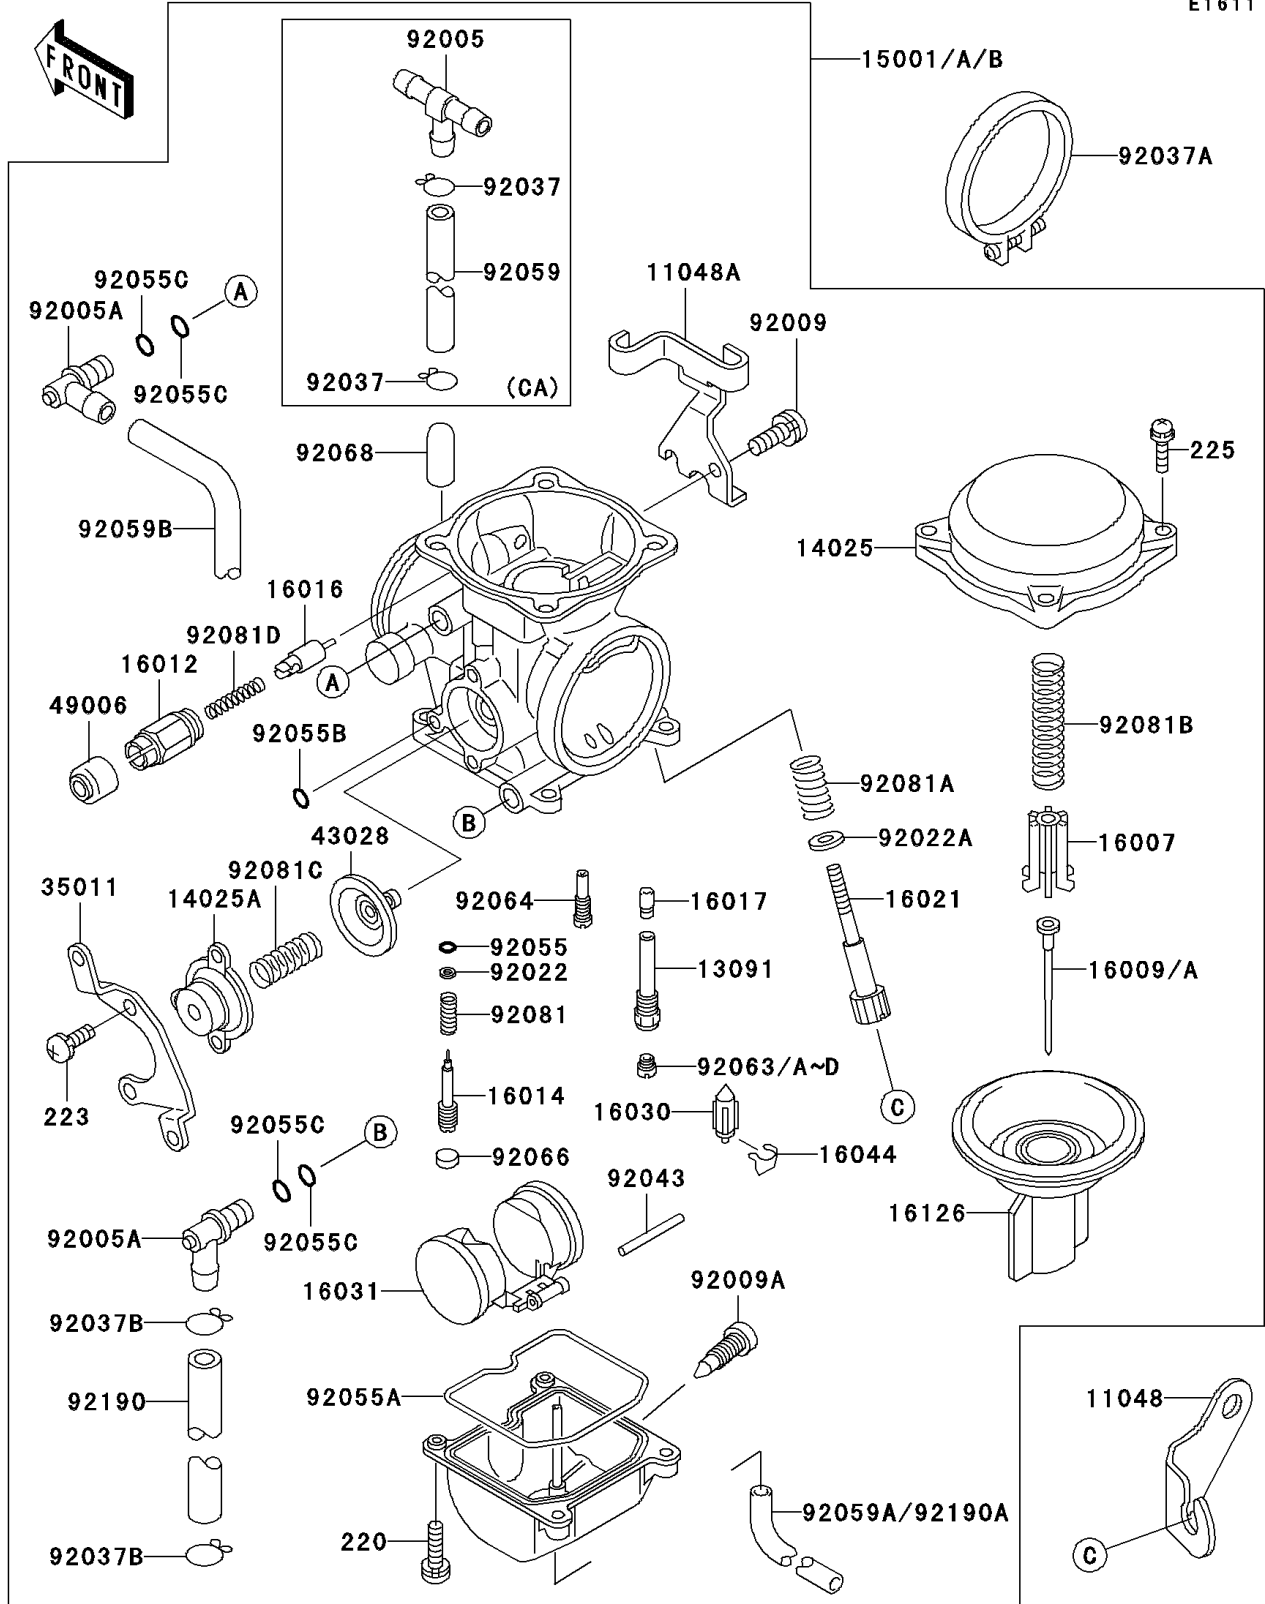

1995 KLX650 PARTS DIAGRAM

Carburetor

E1611