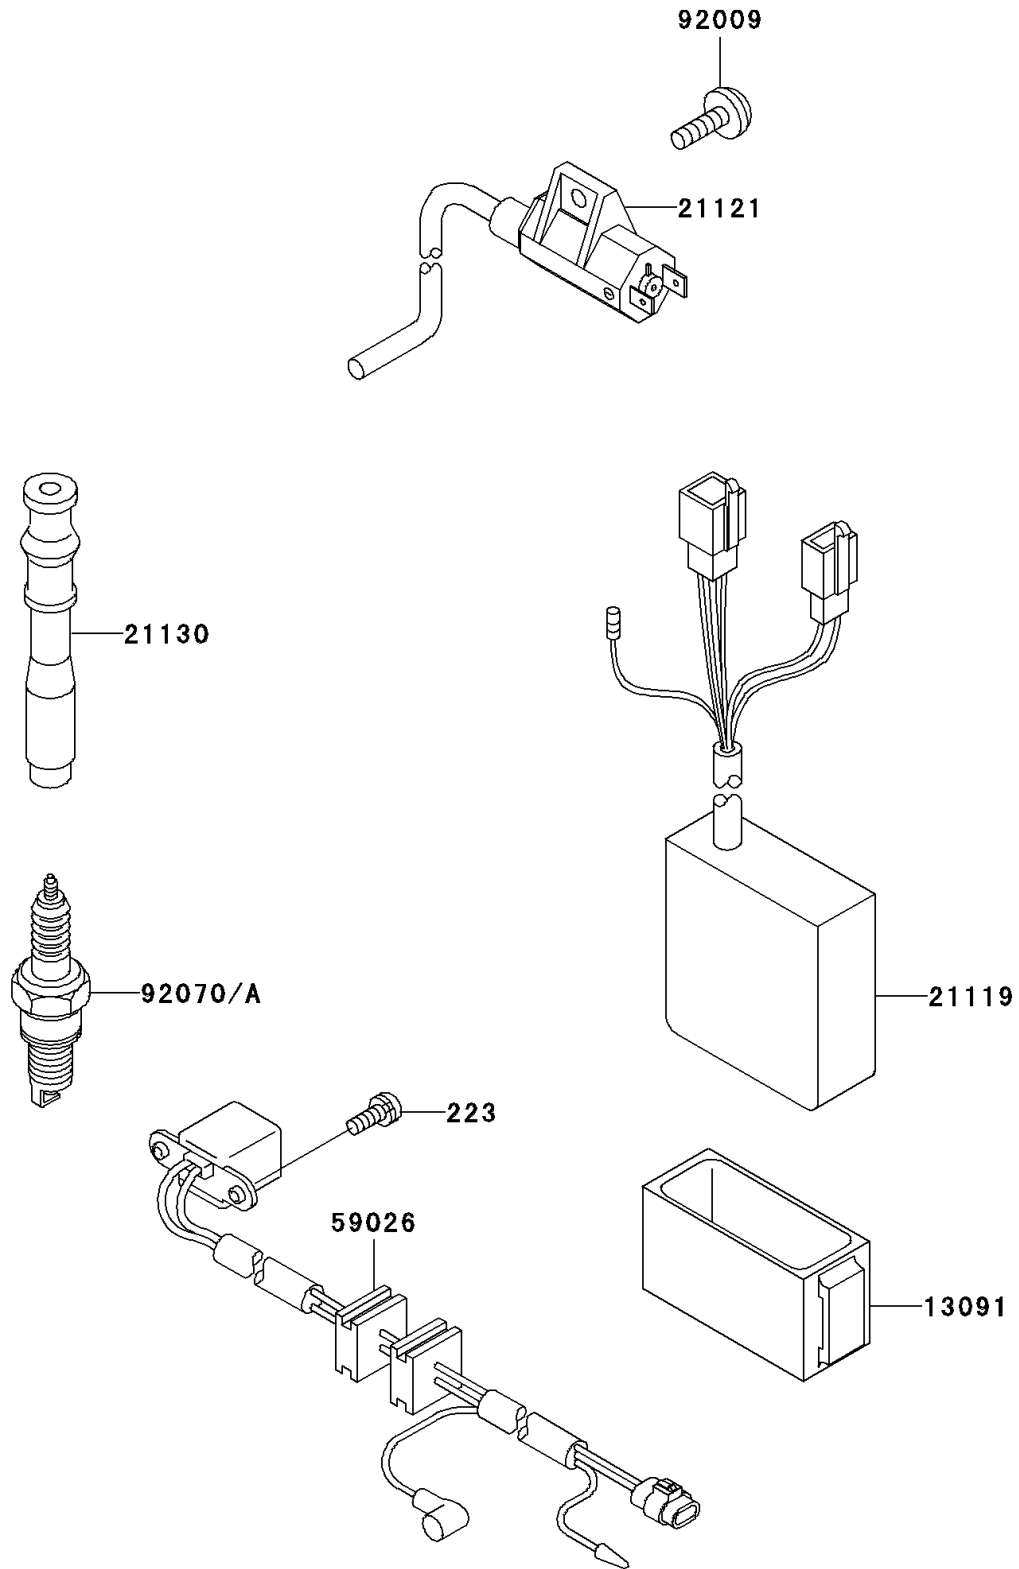

1995 KLX650 PARTS DIAGRAM

Ignition System

E1830

1995 KLX650 PARTS LIST

Ignition System

ITEM NAME	PART NUMBER	QUANTITY
SCREW-PAN-WS-CROS (Ref # 223)	223B0514	2
HOLDER,IGNITER (Ref # 13091)	13091-1271	1
IGNITER (Ref # 21119)	21119-1368	1
COIL-IGNITION (Ref # 21121)	21121-1152	1
CAP-SPARK PLUG (Ref # 21130)	21130-1065	1
COIL-PULSING (Ref # 59026)	59026-1125	1
SCREW,6X18,WHITE (Ref # 92009)	92009-1111	1
PLUG-SPARK,DPR8EA-9(NGK) (Ref # 92070)	92070-1065	1
PLUG-SPARK,X24EPR-U9(ND) (Ref # 92070A)		1