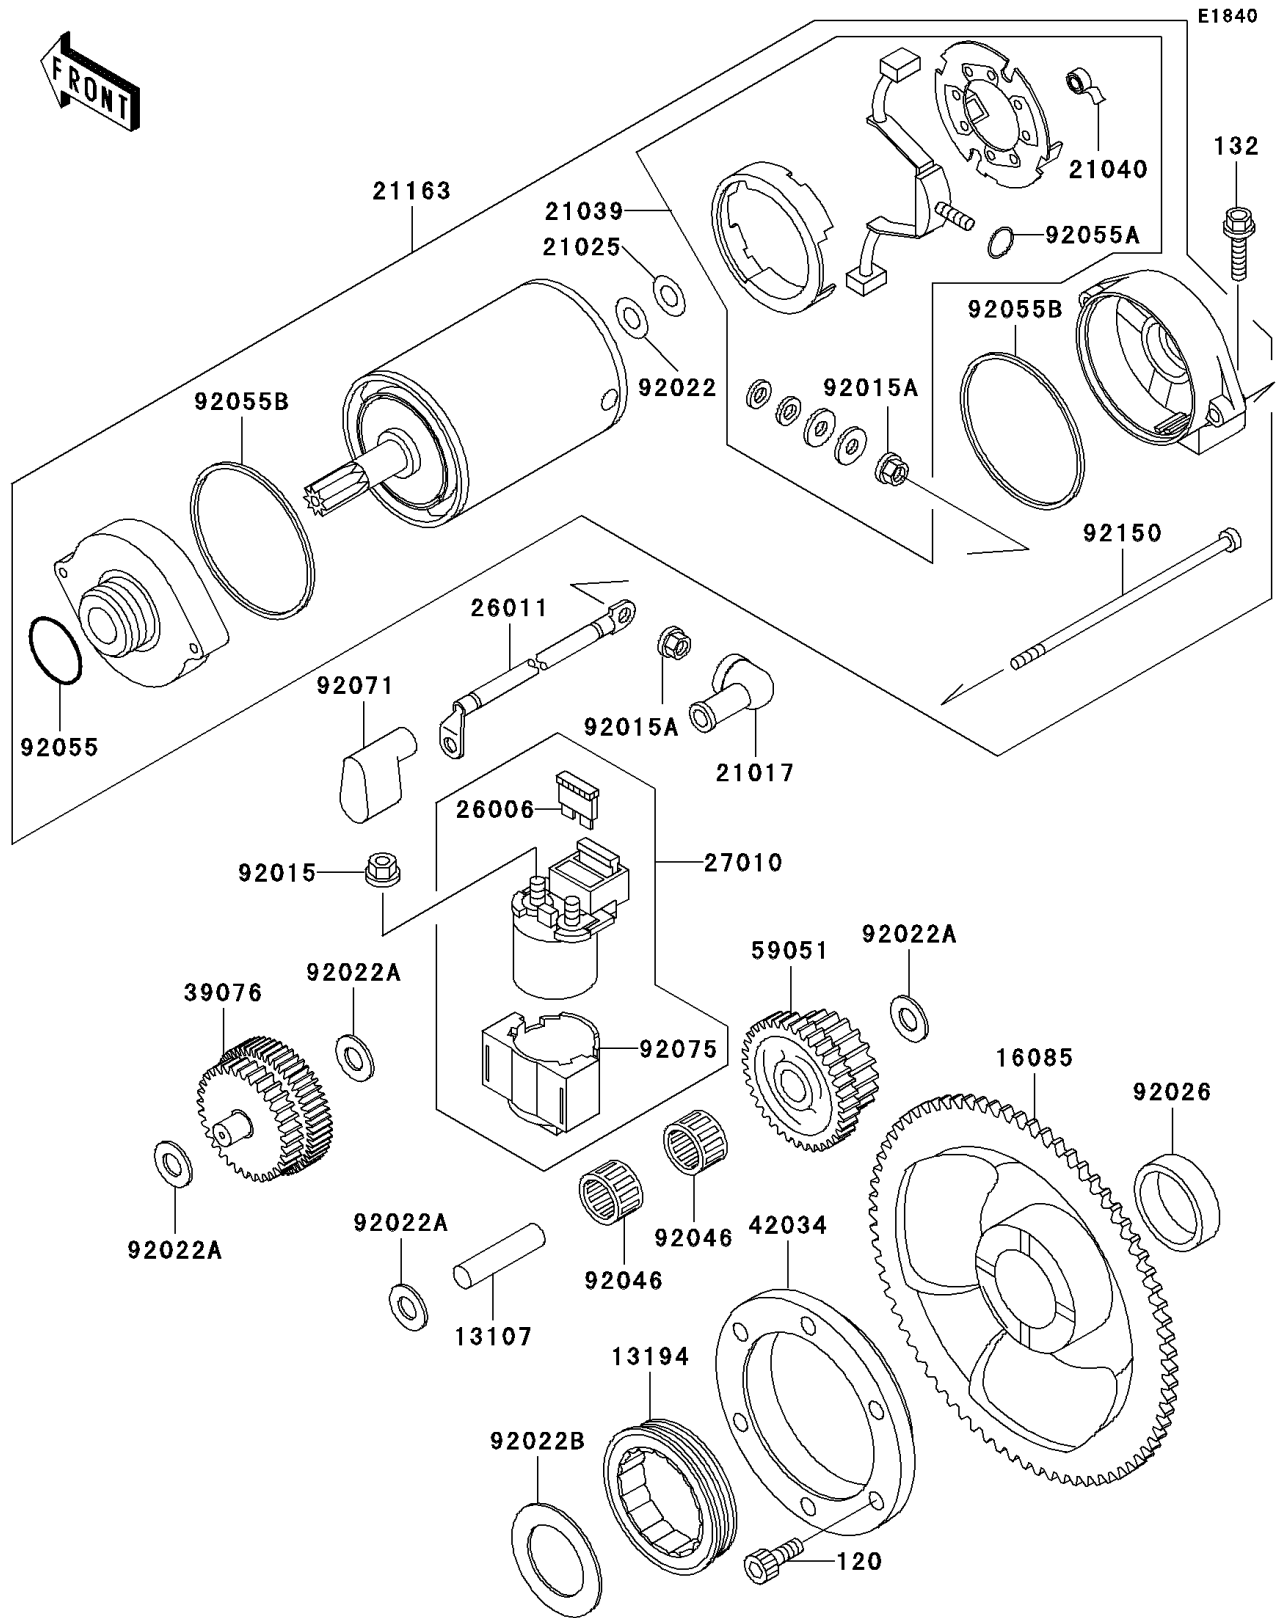

1994 KLX650 PARTS DIAGRAM

Starter Motor

1994 KLX650 PARTS LIST

Starter Motor

ITEM NAME	PART NUMBER	QUANTITY
BOLT-SOCKET (Ref # 120)	120P0818	6
BOLT-FLANGED-SMALL (Ref # 132)	132Y0625	2
SHAFT,IDLER (Ref # 13107)	13107-1135	1
CLUTCH-ONEWAY (Ref # 13194)	13194-1089	1
GEAR,ONEWAY CLUTCH,85T (Ref # 16085)	16085-1259	1
GROMMET,STARTER TERMINAL (Ref # 21017)	21017-017	1
WASHER,9.1X18X0.2 (Ref # 21025)	21025-011	AR
BRUSH,CARBON (Ref # 21039)	21039-1060	1
SPRING-BRUSH (Ref # 21040)	21040-1055	4
STARTER-ELECTRIC (Ref # 21163)	21163-1217	1
FUSE,20A-Y (Ref # 26006)	26006-1051	2
WIRE-LEAD,STARTER MOTOR (Ref # 26011)	26011-1583	1
SWITCH (Ref # 27010)	27010-1243	1
LIMITER,STARTER IDLE GEAR (Ref # 39076)	39076-1065	1
COUPLING (Ref # 42034)	42034-1094	1
GEAR-SPUR,39T&20T (Ref # 59051)	59051-1298	1
NUT,FLANGED,6MM (Ref # 92015)	92015-1193	2
NUT,STARTER MOTOR (Ref # 92015A)	92015-1476	2
WASHER,9.1X18X0.8 (Ref # 92022)	92022-1132	1
WASHER,10.2X20X0.5 (Ref # 92022A)	92022-1649	4
WASHER,32.2X50X1.0 (Ref # 92022B)	92022-1650	1
SPACER,32.1X38.8X10.1 (Ref # 92026)	92026-1426	1
BEARING-NEEDLE,K10X14X10 (Ref # 92046)	92046-1134	2
RING-O (Ref # 92055)	92055-1276	1
RING-O,4.5X2.0 (Ref # 92055A)	92055-1370	1
RING-O,STARTER MOTOR (Ref # 92055B)	92055-1381	2
GROMMET,TERMINAL (Ref # 92071)	92071-1130	1
DAMPER,MAGNETIC SWITCH (Ref # 92075)	92075-1863	1
BOLT (Ref # 92150)	92150-1693	2