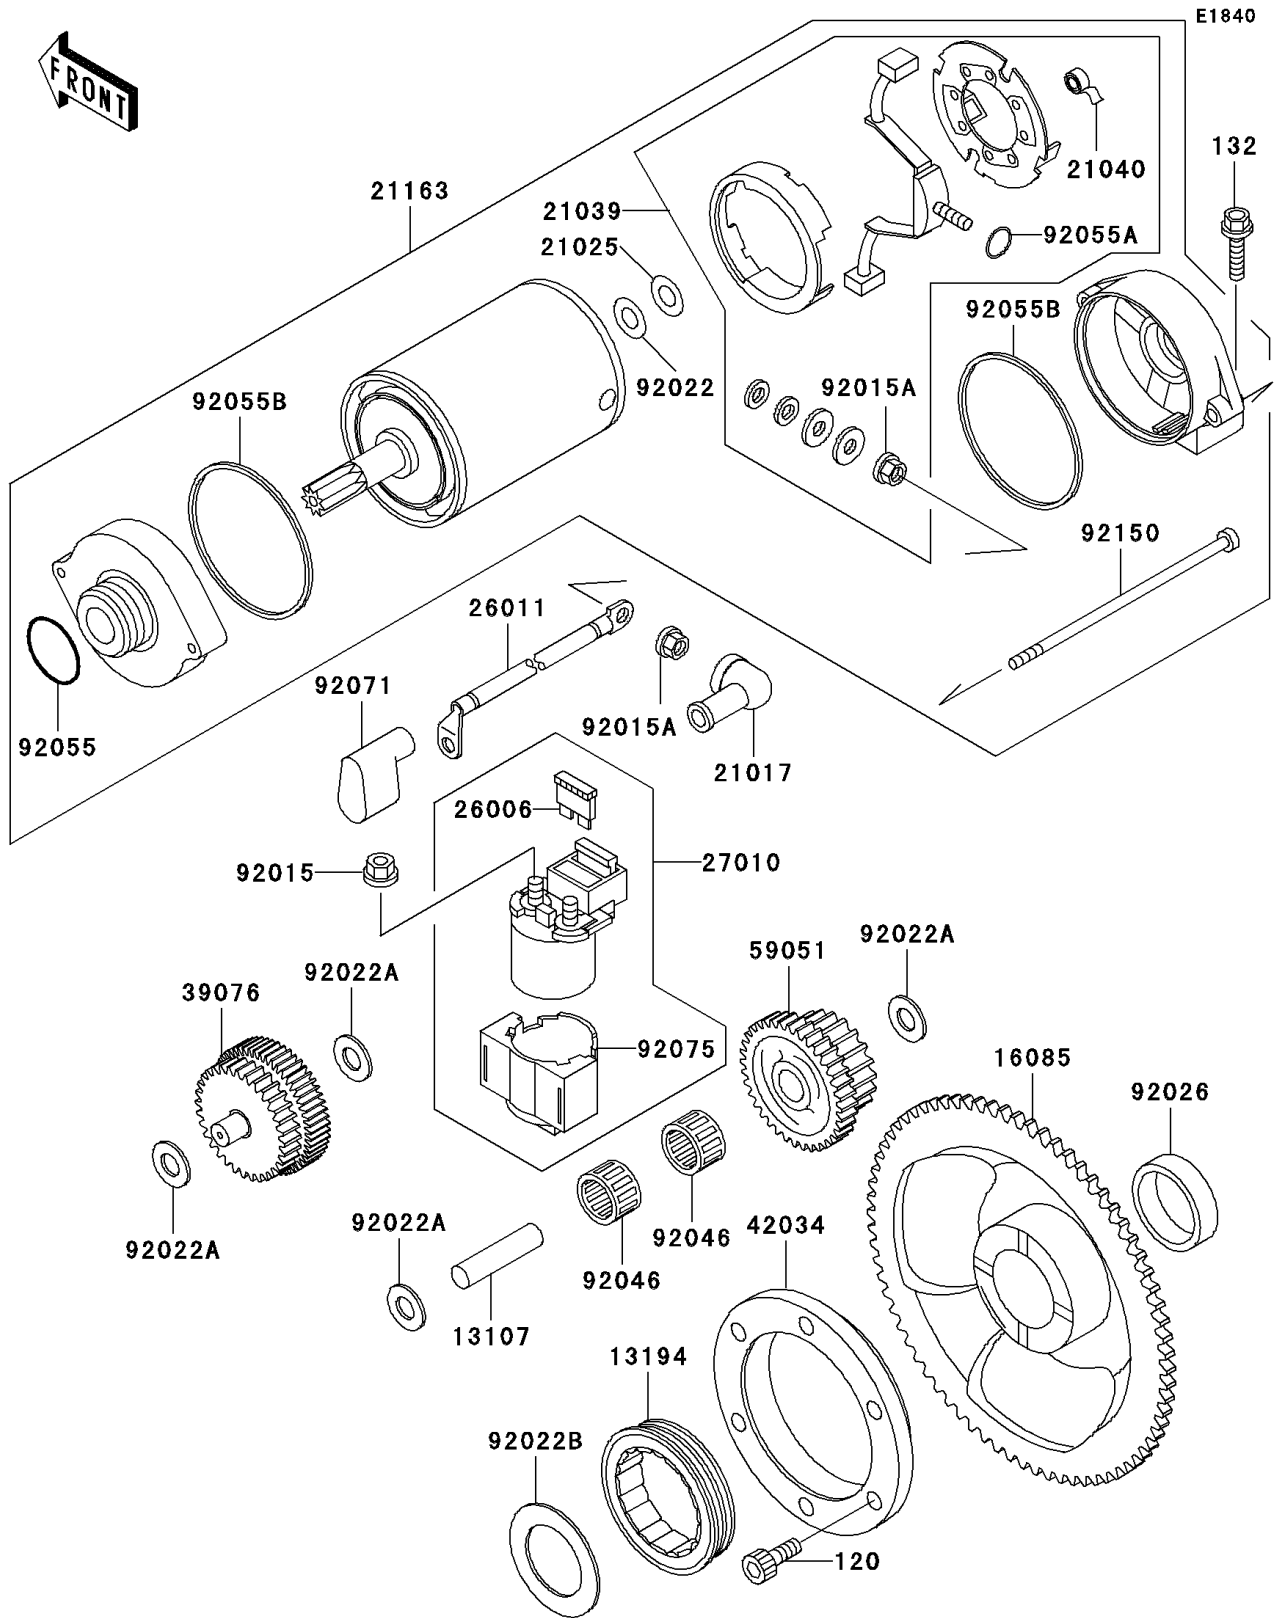

1995 KLX650 PARTS DIAGRAM

Starter Motor

1995 KLX650 PARTS LIST

Starter Motor

ITEM NAME	PART NUMBER	QUANTITY
BOLT-SOCKET (Ref # 120)	120P0818	6
BOLT-FLANGED-SMALL (Ref # 132)	132Y0625	2
SHAFT,IDLER (Ref # 13107)	13107-1135	1
CLUTCH-ONEWAY (Ref # 13194)	13194-1089	1
GEAR,ONEWAY CLUTCH,85T (Ref # 16085)	16085-1259	1
GROMMET,STARTER TERMINAL (Ref # 21017)	21017-017	1
WASHER,9.1X18X0.2 (Ref # 21025)	21025-011	AR
BRUSH,CARBON (Ref # 21039)	21039-1060	1
SPRING-BRUSH (Ref # 21040)	21040-1055	4
STARTER-ELECTRIC (Ref # 21163)	21163-1217	1
FUSE,20A-Y (Ref # 26006)	26006-1051	2
WIRE-LEAD,STARTER MOTOR (Ref # 26011)	26011-1583	1
SWITCH (Ref # 27010)	27010-1243	1
LIMITER,STARTER IDLE GEAR (Ref # 39076)	39076-1065	1
COUPLING (Ref # 42034)	42034-1094	1
GEAR-SPUR,39T&20T (Ref # 59051)	59051-1298	1
NUT,FLANGED,6MM (Ref # 92015)	92015-1193	2
NUT,STARTER MOTOR (Ref # 92015A)	92015-1476	2
WASHER,9.1X18X0.8 (Ref # 92022)	92022-1132	1
WASHER,10.2X20X0.5 (Ref # 92022A)	92022-1649	4
WASHER,32.2X50X1.0 (Ref # 92022B)	92022-1650	1
SPACER,32.1X38.8X10.1 (Ref # 92026)	92026-1426	1
BEARING-NEEDLE,K10X14X10 (Ref # 92046)	92046-1134	2
RING-O (Ref # 92055)	92055-1276	1
RING-O,4.5X2.0 (Ref # 92055A)	92055-1370	1
RING-O,STARTER MOTOR (Ref # 92055B)	92055-1381	2
GROMMET,TERMINAL (Ref # 92071)	92071-1130	1
DAMPER,MAGNETIC SWITCH (Ref # 92075)	92075-1863	1
BOLT (Ref # 92150)	92150-1693	2