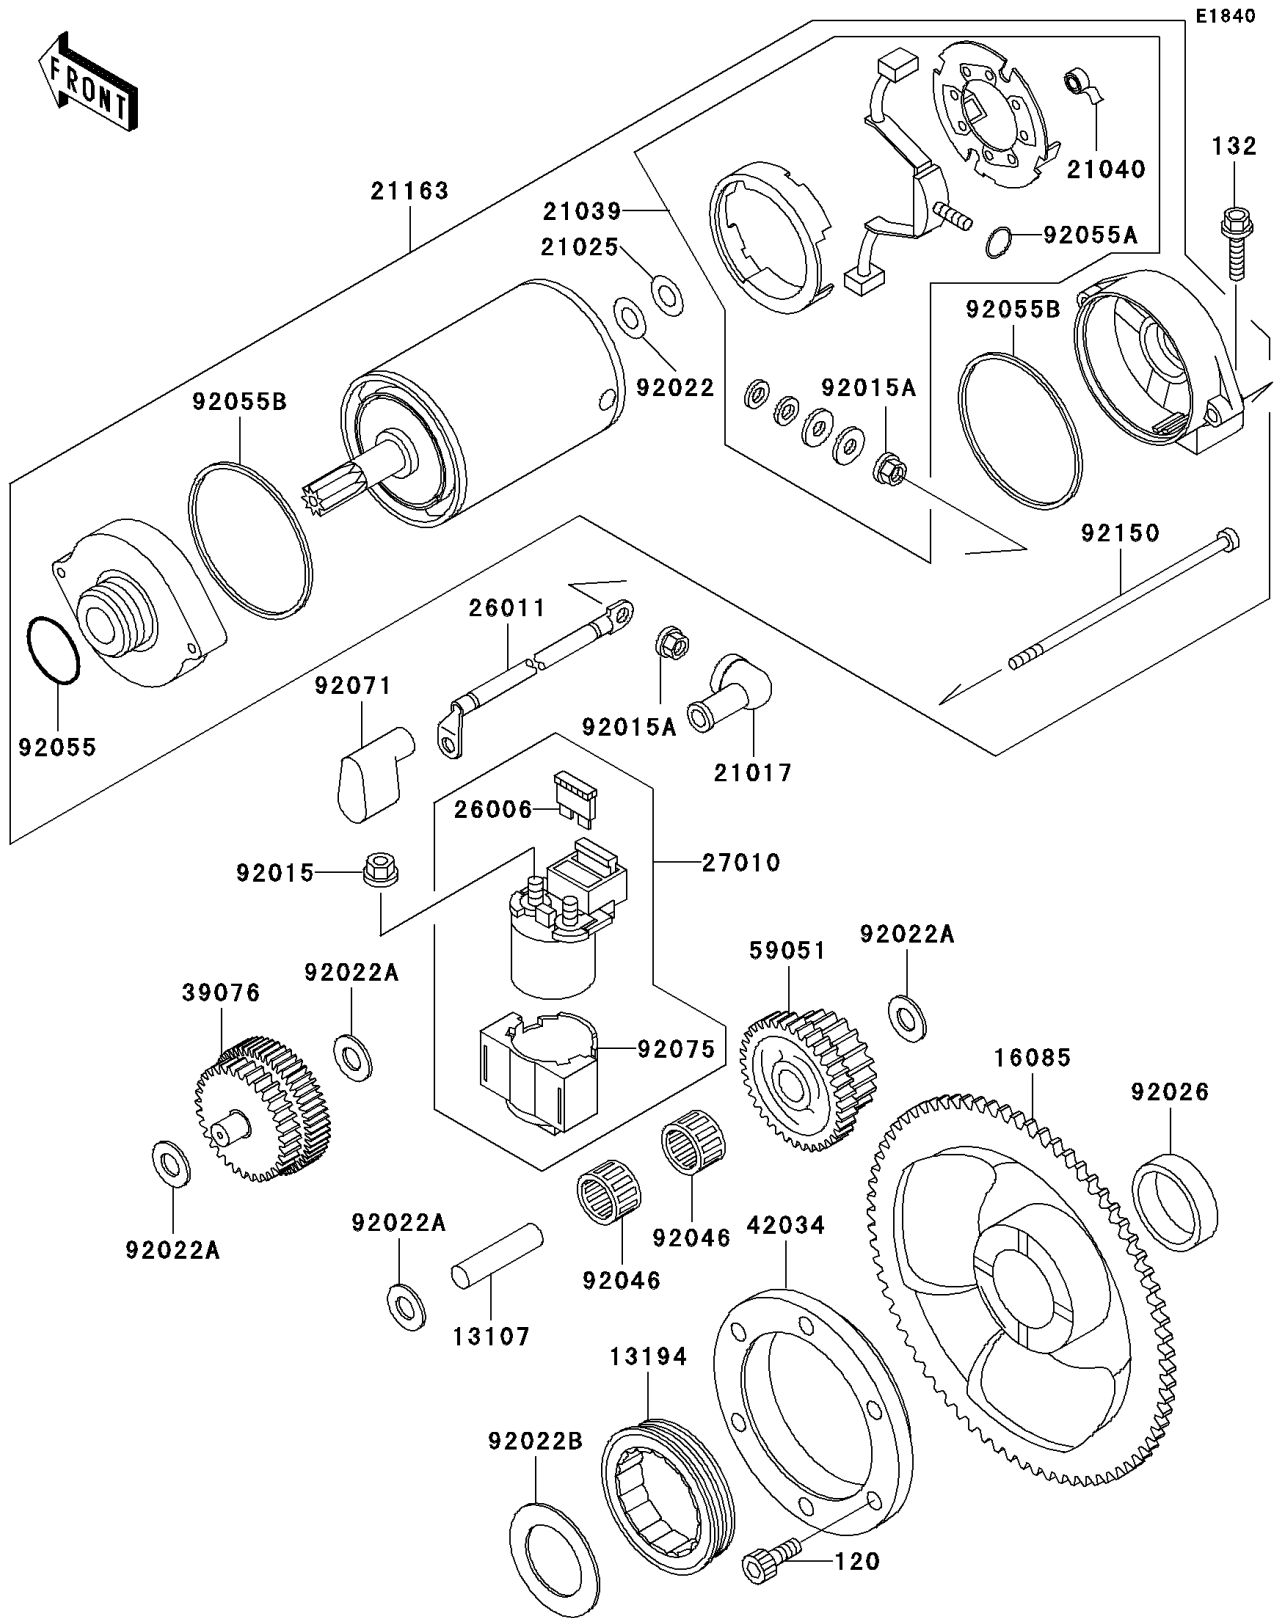

# 1995 KLX650 PARTS DIAGRAM

Starter Motor

# 1995 KLX650 PARTS LIST

## Starter Motor

ITEM NAME	PART NUMBER	QUANTITY
BOLT-SOCKET (Ref # 120)	120P0818	6
BOLT-FLANGED-SMALL (Ref # 132)	132Y0625	2
SHAFT,IDLER (Ref # 13107)	13107-1135	1
CLUTCH-ONEWAY (Ref # 13194)	13194-1089	1
GEAR,ONEWAY CLUTCH,85T (Ref # 16085)	16085-1259	1
GROMMET,STARTER TERMINAL (Ref # 21017)	21017-017	1
WASHER,9.1X18X0.2 (Ref # 21025)	21025-011	AR
BRUSH,CARBON (Ref # 21039)	21039-1060	1
SPRING-BRUSH (Ref # 21040)	21040-1055	4
STARTER-ELECTRIC (Ref # 21163)	21163-1217	1
FUSE,20A-Y (Ref # 26006)	26006-1051	2
WIRE-LEAD,STARTER MOTOR (Ref # 26011)	26011-1583	1
SWITCH (Ref # 27010)	27010-1243	1
LIMITER,STARTER IDLE GEAR (Ref # 39076)	39076-1065	1
COUPLING (Ref # 42034)	42034-1094	1
GEAR-SPUR,39T&20T (Ref # 59051)	59051-1298	1
NUT,FLANGED,6MM (Ref # 92015)	92015-1193	2
NUT,STARTER MOTOR (Ref # 92015A)	92015-1476	2
WASHER,9.1X18X0.8 (Ref # 92022)	92022-1132	1
WASHER,10.2X20X0.5 (Ref # 92022A)	92022-1649	4
WASHER,32.2X50X1.0 (Ref # 92022B)	92022-1650	1
SPACER,32.1X38.8X10.1 (Ref # 92026)	92026-1426	1
BEARING-NEEDLE,K10X14X10 (Ref # 92046)	92046-1134	2
RING-O (Ref # 92055)	92055-1276	1
RING-O,4.5X2.0 (Ref # 92055A)	92055-1370	1
RING-O,STARTER MOTOR (Ref # 92055B)	92055-1381	2
GROMMET,TERMINAL (Ref # 92071)	92071-1130	1
DAMPER,MAGNETIC SWITCH (Ref # 92075)	92075-1863	1
BOLT (Ref # 92150)	92150-1693	2