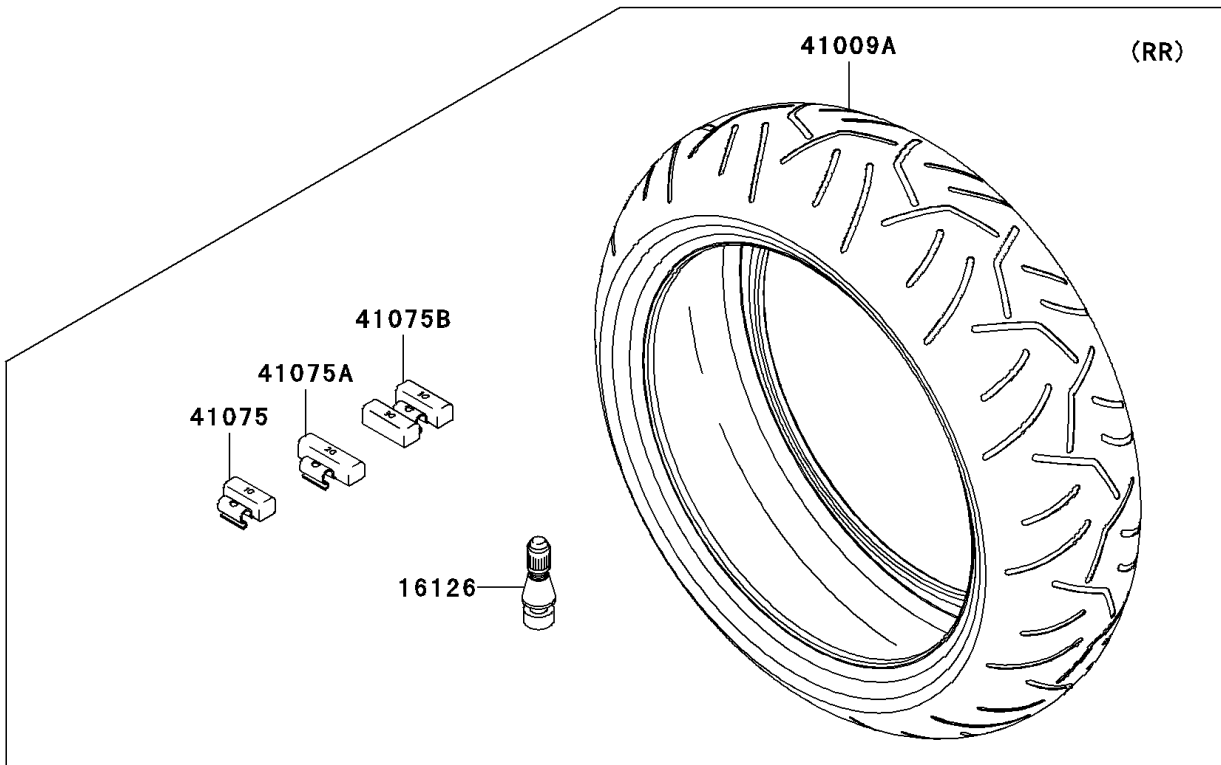

# 2008 Ninja® ZX™-14 PARTS DIAGRAM

Tires

F2210

## 2008 Ninja® ZX™ -14 PARTS LIST

### Tires

ITEM NAME	PART NUMBER	QUANTITY
VALVE,TIRE (Ref # 16126)	16126-1140	2
TIRE,FR,120/70ZR17(58W),BT014F (Ref # 41009)	41009-0098	1
TIRE,RR,190/50ZR17(73W),BT014R (Ref # 41009A)	41009-0099	1
BALANCER-WHEEL,10G,SILVER (Ref # 41075)	41075-0007	AR
BALANCER-WHEEL,20G,SILVER (Ref # 41075A)	41075-0008	AR
BALANCER-WHEEL,30G,SILVER (Ref # 41075B)	41075-0017	AR