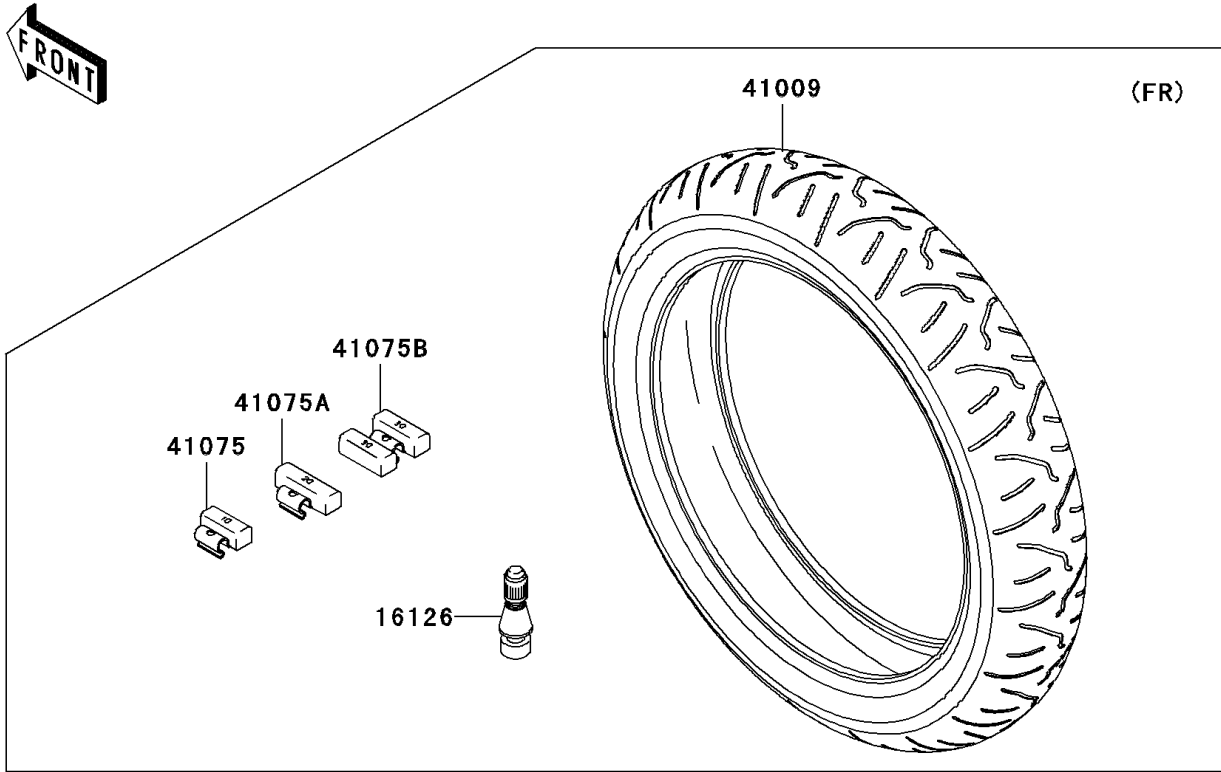

# 2008 Ninja® ZX™-14 PARTS DIAGRAM

Tires

F2210

## 2008 Ninja® ZX™ -14 PARTS LIST

### Tires

ITEM NAME	PART NUMBER	QUANTITY
VALVE,TIRE (Ref # 16126)	16126-1140	2
TIRE,FR,120/70ZR17(58W),BT014F (Ref # 41009)	41009-0098	1
TIRE,RR,190/50ZR17(73W),BT014R (Ref # 41009A)	41009-0099	1
BALANCER-WHEEL,10G,SILVER (Ref # 41075)	41075-0007	AR
BALANCER-WHEEL,20G,SILVER (Ref # 41075A)	41075-0008	AR
BALANCER-WHEEL,30G,SILVER (Ref # 41075B)	41075-0017	AR