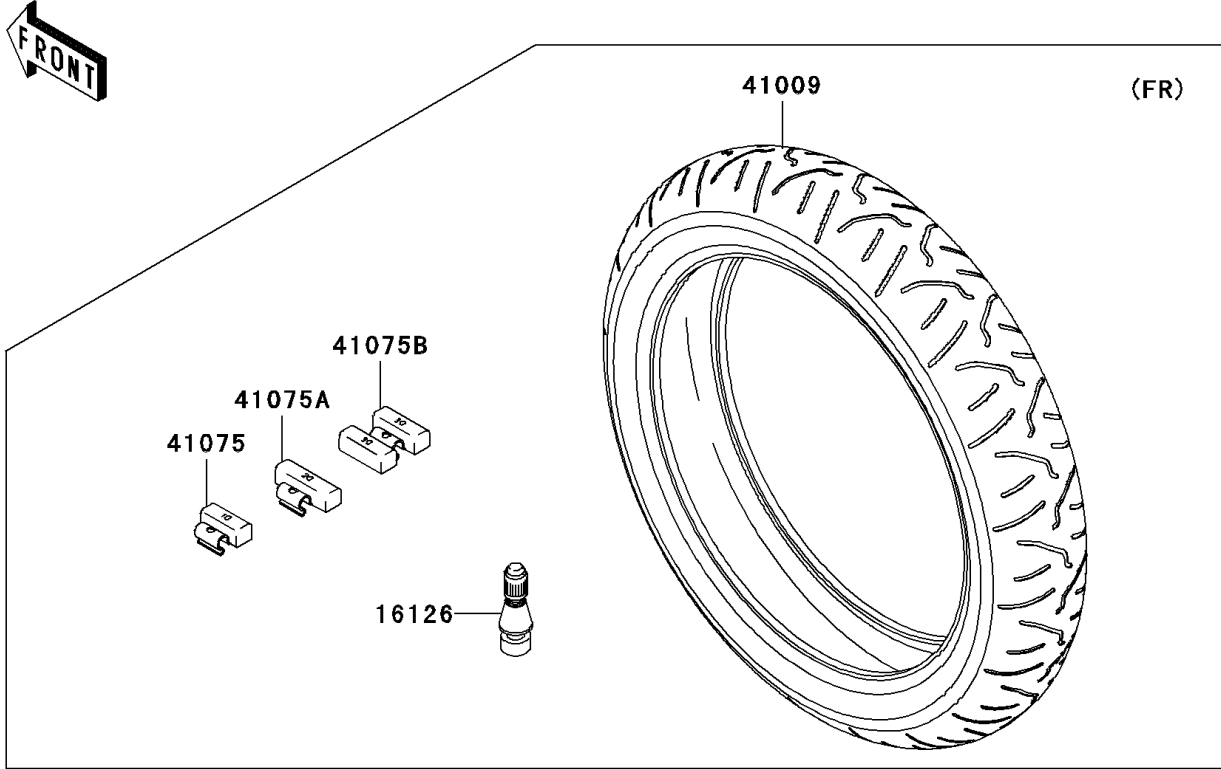

# 2008 Ninja® ZX™-14 PARTS DIAGRAM

Tires

F2210

## 2008 Ninja® ZX™ -14 PARTS LIST

### Tires

ITEM NAME	PART NUMBER	QUANTITY
VALVE,TIRE (Ref # 16126)	16126-1140	2
TIRE,FR,120/70ZR17(58W),BT014F (Ref # 41009)	41009-0098	1
TIRE,RR,190/50ZR17(73W),BT014R (Ref # 41009A)	41009-0099	1
BALANCER-WHEEL,10G,SILVER (Ref # 41075)	41075-0007	AR
BALANCER-WHEEL,20G,SILVER (Ref # 41075A)	41075-0008	AR
BALANCER-WHEEL,30G,SILVER (Ref # 41075B)	41075-0017	AR