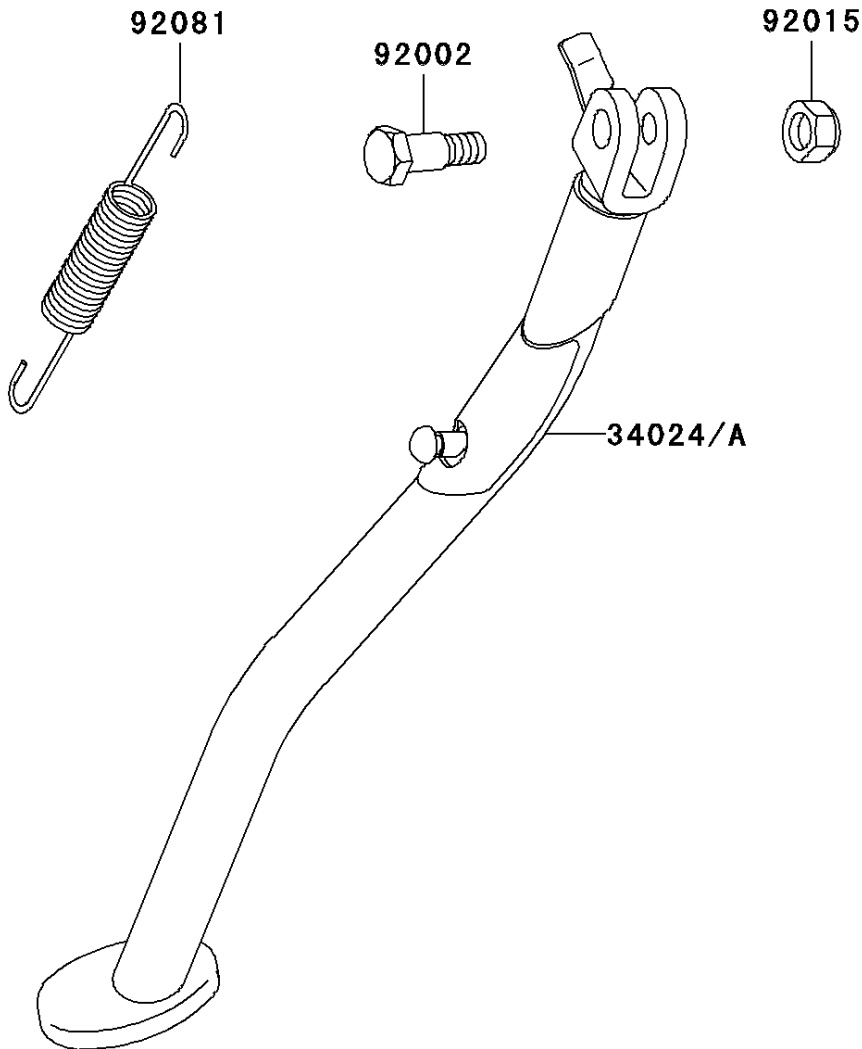

# 1994 KLX650 PARTS DIAGRAM

Stand(s)

F2190

# 1994 KLX650 PARTS LIST

Stand(s)

ITEM NAME	PART NUMBER	QUANTITY
STAND-SIDE,SILVER NO.25 (Ref # 34024)	34024-1291-CE	1
BOLT,SIDE STAND (Ref # 92002)	92002-1813	1
NUT,LOCK,10MM,BLACK (Ref # 92015)	92015-1188	1
SPRING (Ref # 92081)	92081-1419	1