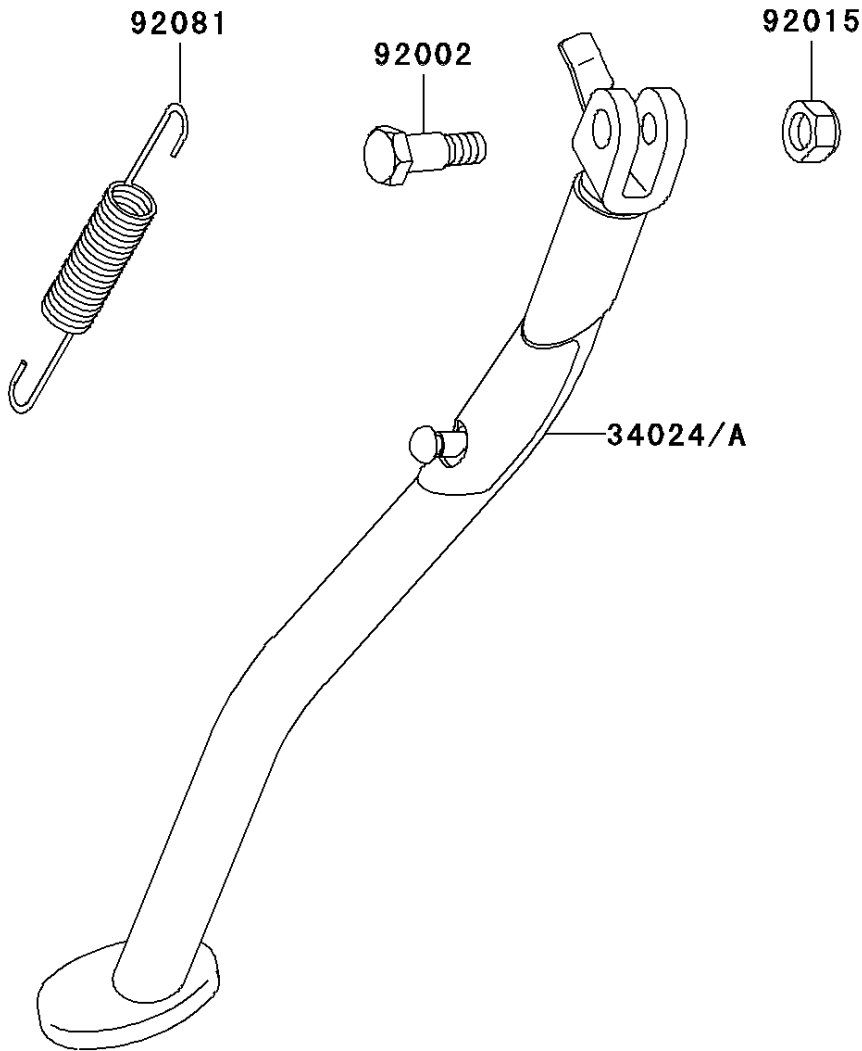

1995 KLX650 PARTS DIAGRAM

Stand(s)

F2190

1995 KLX650 PARTS LIST

Stand(s)

ITEM NAME	PART NUMBER	QUANTITY
STAND-SIDE,SILVER NO.25 (Ref # 34024A)	34024-1312-CE	1
BOLT,SIDE STAND (Ref # 92002)	92002-1813	1
NUT,LOCK,10MM,BLACK (Ref # 92015)	92015-1188	1
SPRING (Ref # 92081)	92081-1419	1