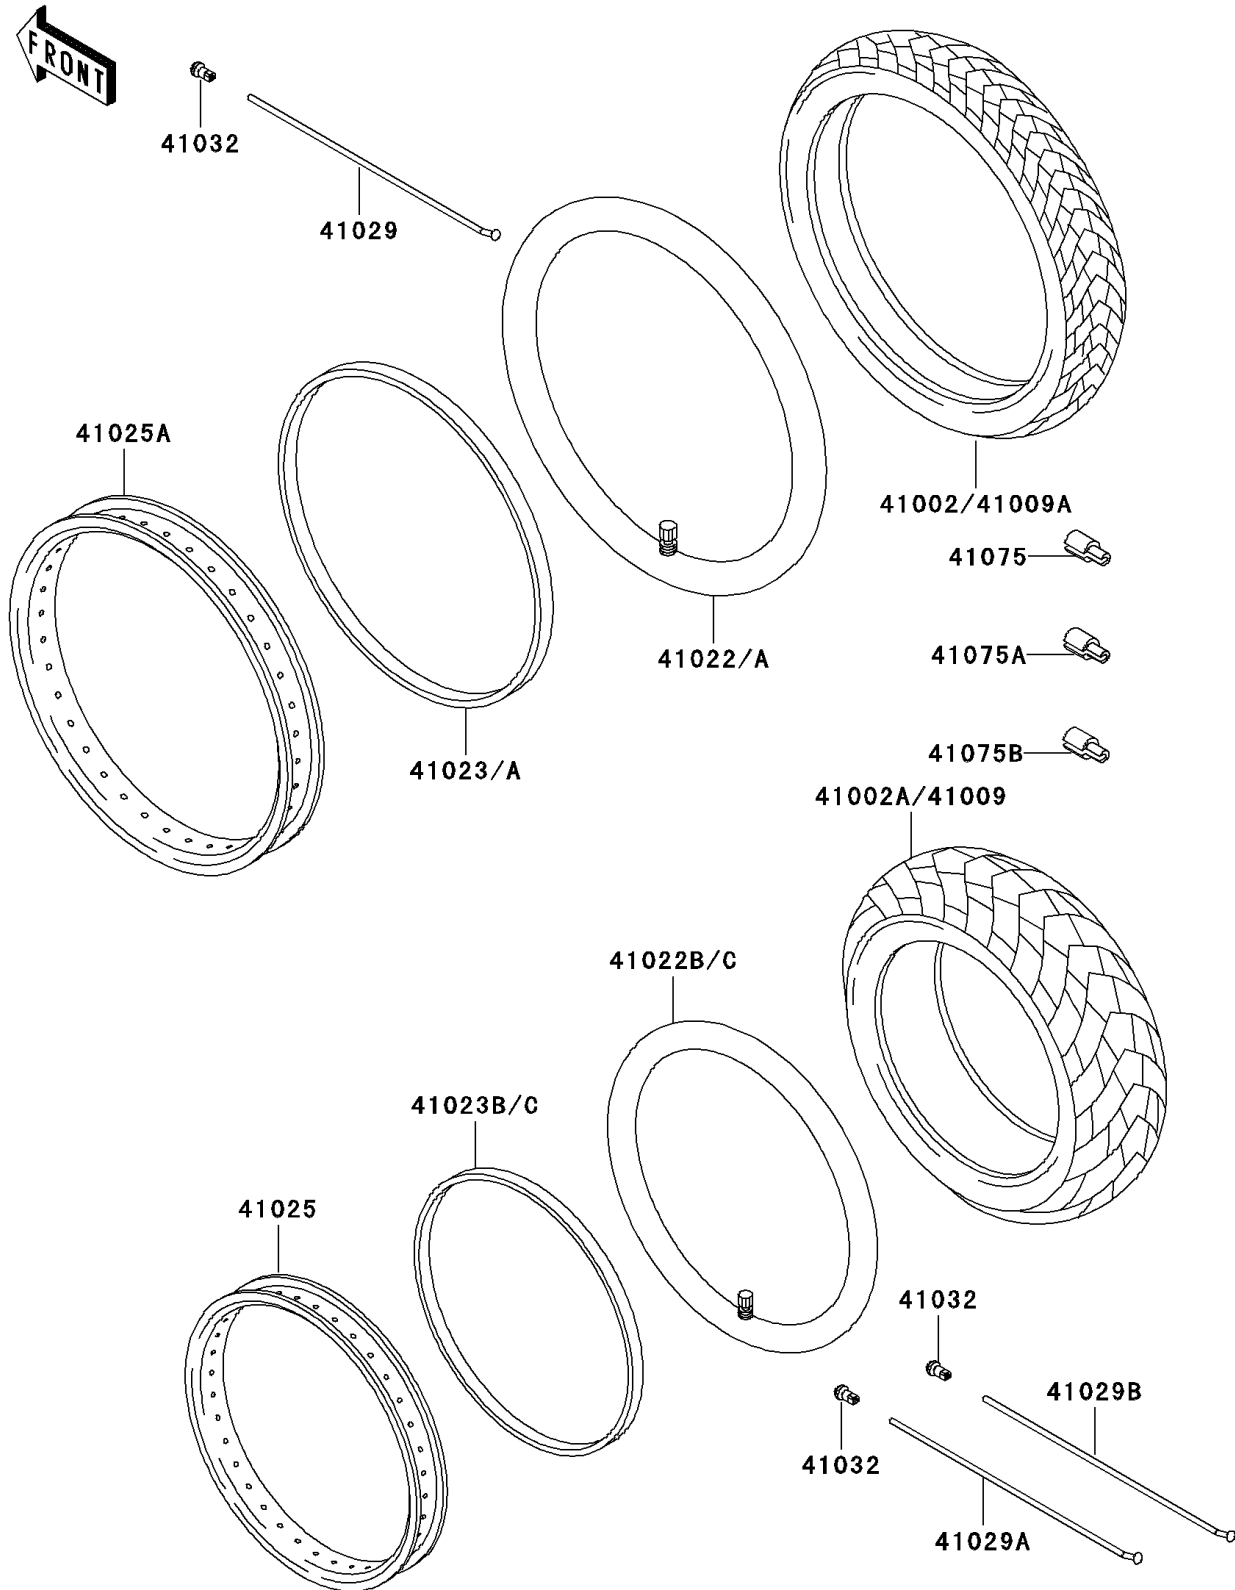

1994 KLX650 PARTS DIAGRAM

Wheels/Tires

F2210

1994 KLX650 PARTS LIST

Wheels/Tires

ITEM NAME	PART NUMBER	QUANTITY
TIRE,FR,90/90-21 54S,K850A(D) (Ref # 41002)	41002-1952	1
TIRE,RR,130/80-17 65S,K850AG(D) (Ref # 41002A)	41002-1953	1
TUBE-TIRE,2.75/3.00-21(DUNLOP) (Ref # 41022)	41022-036	1
TUBE-TIRE,4.00/5.10-17(D) (Ref # 41022B)	41022-1161	1
BAND-RIM,80/100-21(D) (Ref # 41023A)	41023-1069	1
BAND-RIM,4.00/5.10-17(D) (Ref # 41023C)	41023-1095	1
RIM,RR,2.50X17 (Ref # 41025)	41025-1273	1
RIM,FR,1.85X21 (Ref # 41025A)	41025-1276	1
SPOKE-INNER,FR,228MMX165D (Ref # 41029)	41029-1206	36
SPOKE-INNER,RR,157MMX165D (Ref # 41029A)	41029-1214	18
SPOKE-INNER,RR,172MMX162D (Ref # 41029B)	41029-1215	18
NIPPLE-SPOKE (Ref # 41032)	41032-1061	72
BALANCER-WHEEL,10G (Ref # 41075)	41075-1007	AR
BALANCER-WHEEL,20G (Ref # 41075A)	41075-1008	AR
BALANCER-WHEEL,30G (Ref # 41075B)	41075-1009	AR