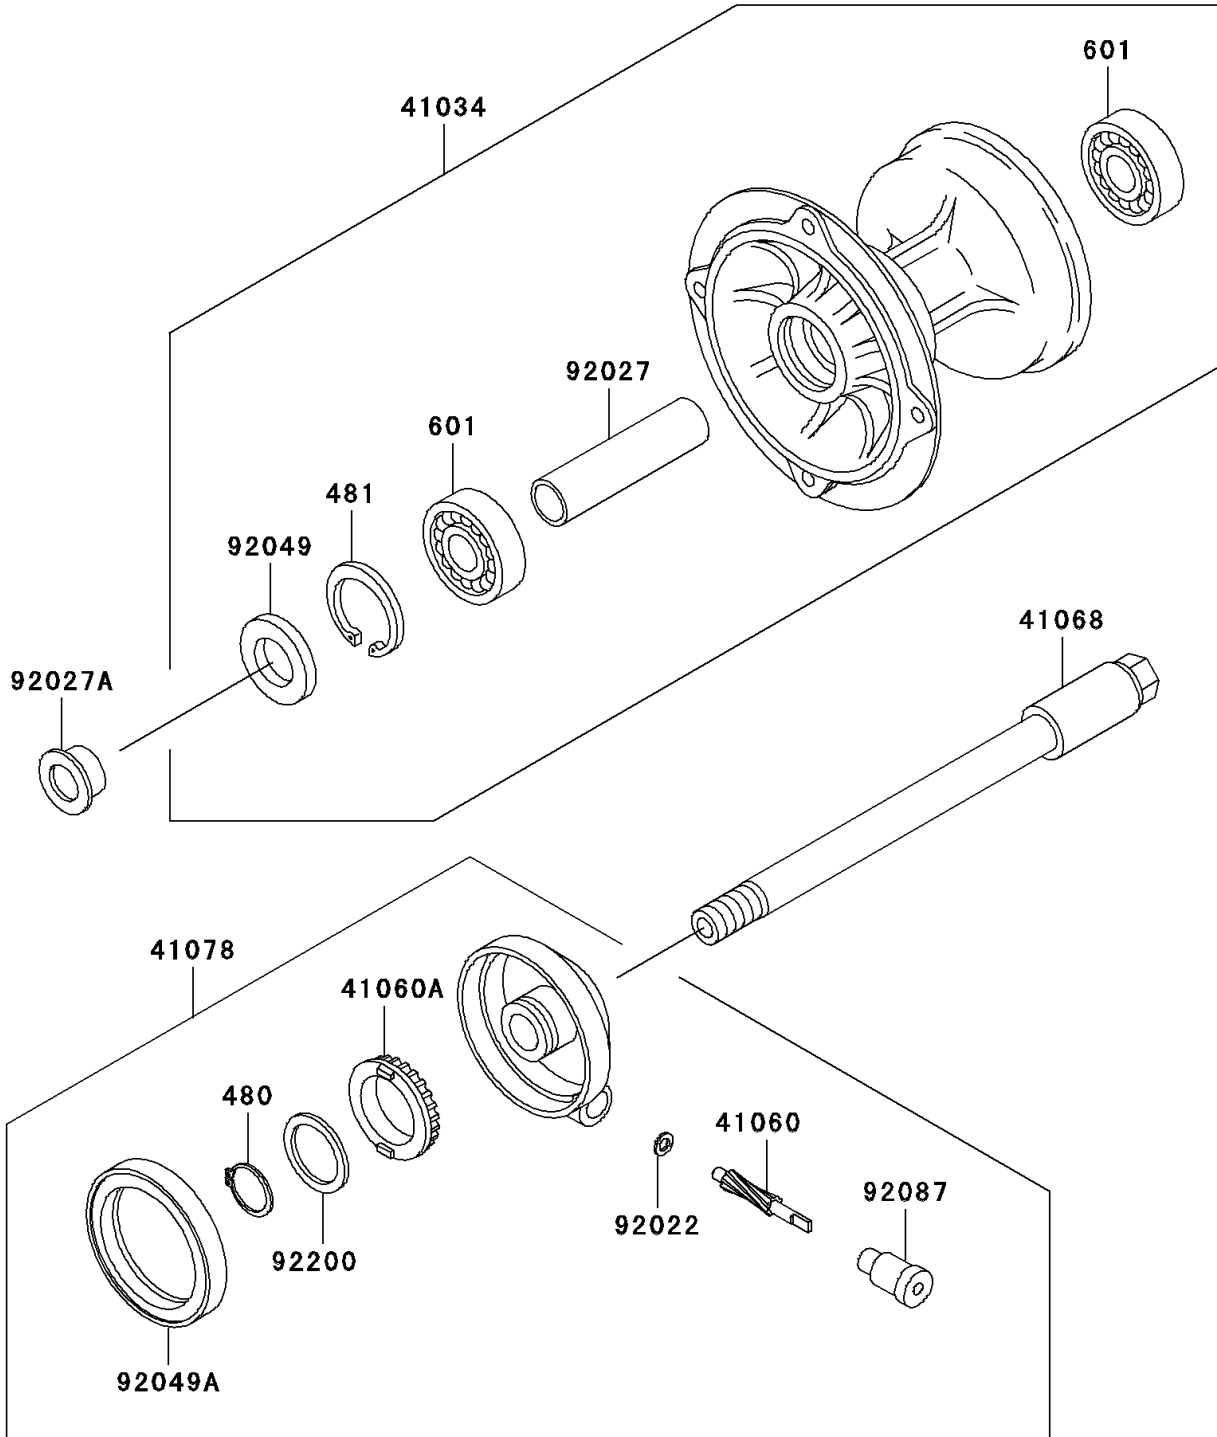

1995 KLX650 PARTS DIAGRAM

Front Hub

F2230

1995 KLX650 PARTS LIST

Front Hub

ITEM NAME	PART NUMBER	QUANTITY
CIRCLIP-TYPE-C,24MM (Ref # 480)	480J2400	1
CIRCLIP-TYPE-C,35MM (Ref # 481)	481J3500	1
BEARING-BALL,#6202UG (Ref # 601)	601B6202UG	2
DRUM-ASSY,FRONT BRAKE (Ref # 41034)	41034-1217	1
GEAR-METER SCREW,8T (Ref # 41060)	41060-1145	1
GEAR-METER SCREW,24T (Ref # 41060A)	41060-1146	1
AXLE,FR (Ref # 41068)	41068-1352	1
CASE-ASSY-METER GEAR (Ref # 41078)	41078-1096	1
WASHER,5X9.5X0.8 (Ref # 92022)	92022-1511	1
COLLAR,15.2X22.2X75 (Ref # 92027)	92027-1958	1
COLLAR,L=12 (Ref # 92027A)	92027-1959	1
SEAL-OIL,MH20354.5 (Ref # 92049)	92049-1176	1
SEAL-OIL,SDD 50 62 7 (Ref # 92049A)	92049-1399	1
BUSHING-METER GEAR (Ref # 92087)	92087-1060	1
WASHER,24X31X0.8 (Ref # 92200)	92200-1137	1