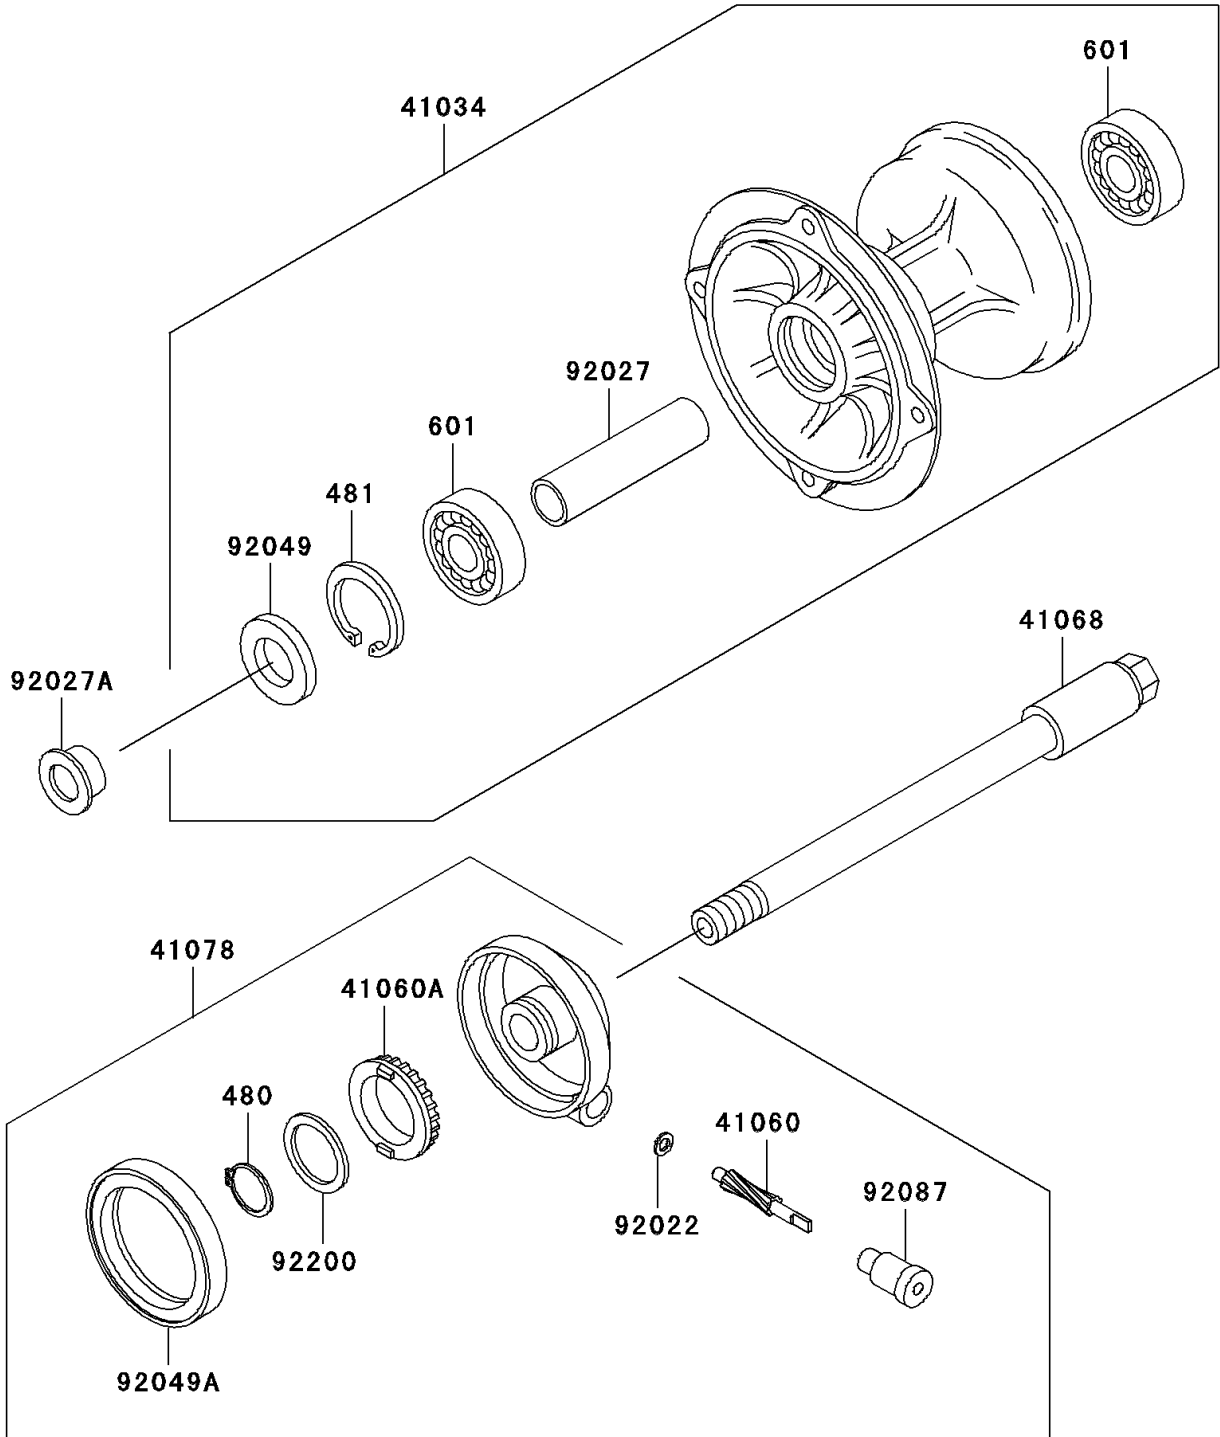

1995 KLX650 PARTS DIAGRAM

Front Hub

F2230

1995 KLX650 PARTS LIST

Front Hub

ITEM NAME	PART NUMBER	QUANTITY
CIRCLIP-TYPE-C,24MM (Ref # 480)	480J2400	1
CIRCLIP-TYPE-C,35MM (Ref # 481)	481J3500	1
BEARING-BALL,#6202UG (Ref # 601)	601B6202UG	2
DRUM-ASSY,FRONT BRAKE (Ref # 41034)	41034-1217	1
GEAR-METER SCREW,8T (Ref # 41060)	41060-1145	1
GEAR-METER SCREW,24T (Ref # 41060A)	41060-1146	1
AXLE,FR (Ref # 41068)	41068-1352	1
CASE-ASSY-METER GEAR (Ref # 41078)	41078-1096	1
WASHER,5X9.5X0.8 (Ref # 92022)	92022-1511	1
COLLAR,15.2X22.2X75 (Ref # 92027)	92027-1958	1
COLLAR,L=12 (Ref # 92027A)	92027-1959	1
SEAL-OIL,MH20354.5 (Ref # 92049)	92049-1176	1
SEAL-OIL,SDD 50 62 7 (Ref # 92049A)	92049-1399	1
BUSHING-METER GEAR (Ref # 92087)	92087-1060	1
WASHER,24X31X0.8 (Ref # 92200)	92200-1137	1