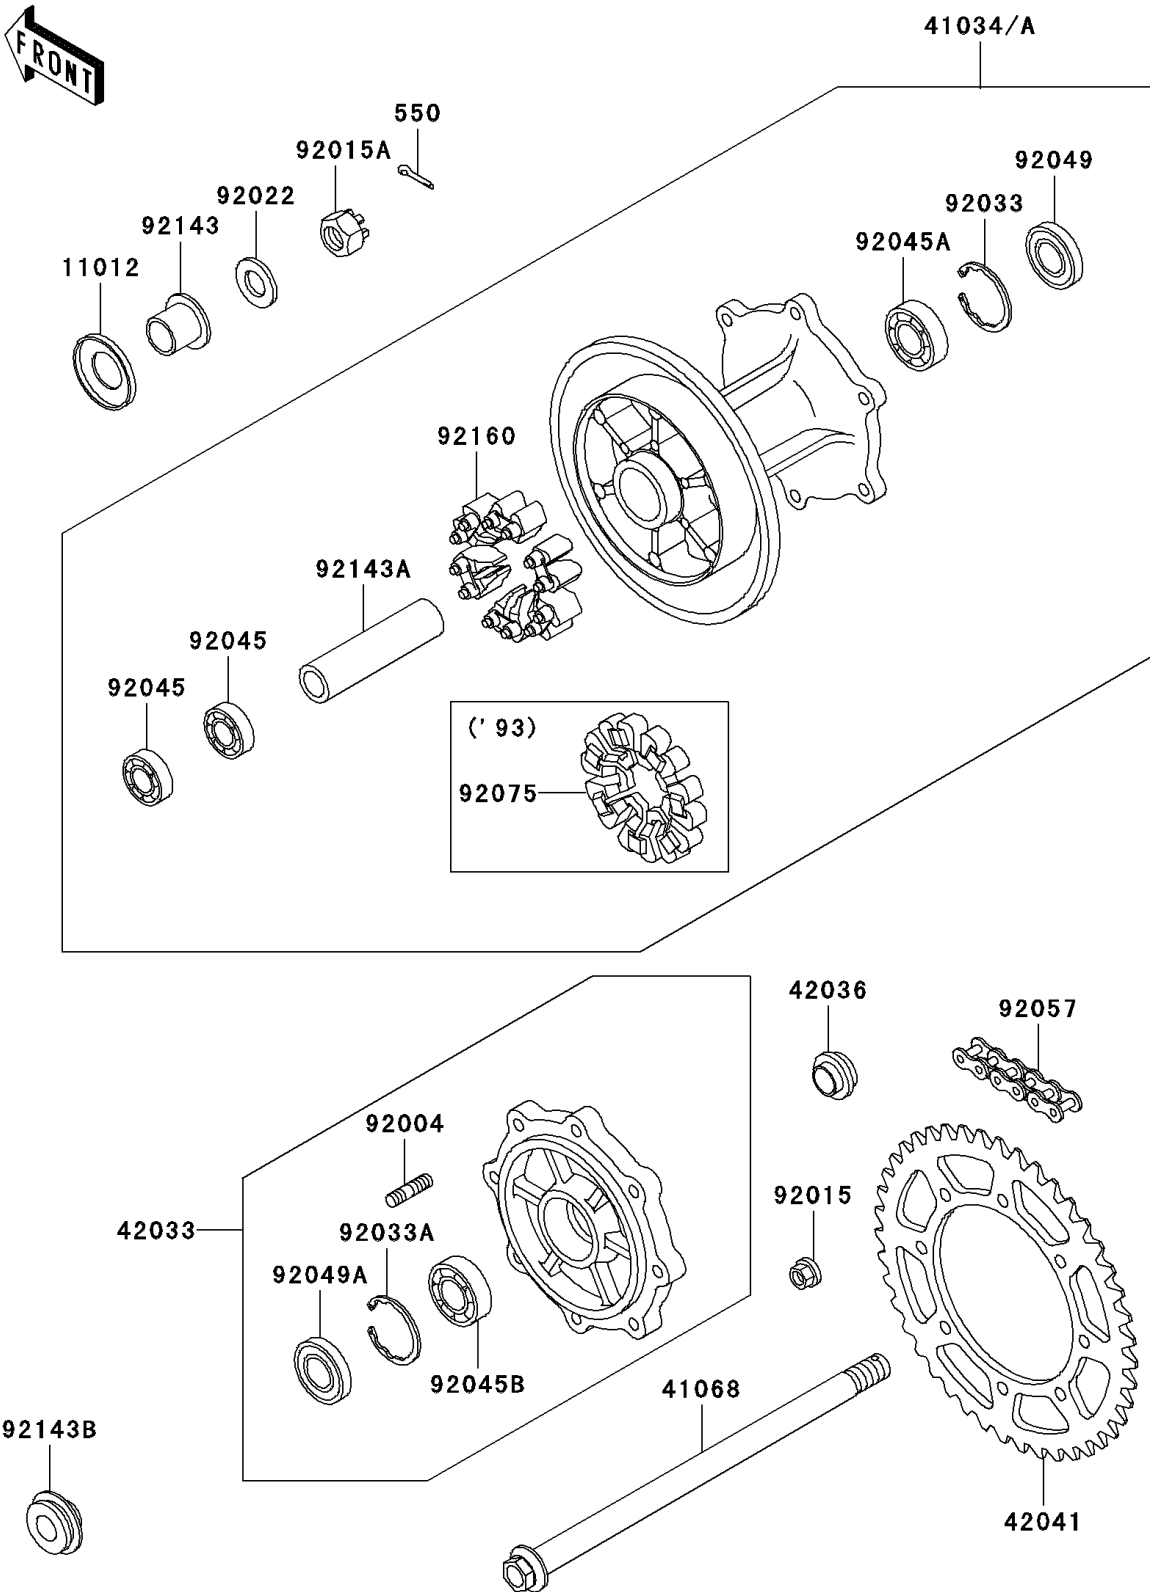

1995 KLX650 PARTS DIAGRAM

Rear Hub

F2240

1995 KLX650 PARTS LIST

Rear Hub

ITEM NAME	PART NUMBER	QUANTITY
PIN-COTTER,3.0X25 (Ref # 550)	550D3025	1
CAP,AXLE (Ref # 11012)	11012-1581	1
DRUM-ASSY,REAR BRAKE (Ref # 41034A)	41034-1234	1
AXLE,RR (Ref # 41068)	41068-1349	1
COUPLING-ASSY,RR HUB (Ref # 42033)	42033-1159	1
SLEEVE,RR AXLE,L=20 (Ref # 42036)	42036-1301	1
SPROCKET-HUB,43T (Ref # 42041)	42041-1419	1
STUD,8X16 (Ref # 92004)	92004-1150	8
NUT,8MM (Ref # 92015)	92015-1432	8
NUT,LOCK,20MM (Ref # 92015A)	92015-1770	1
WASHER,20.1X34X2.0 (Ref # 92022)	92022-1994	1
RING-SNAP,42MM (Ref # 92033)	92033-1041	1
RING-SNAP,47MM (Ref # 92033A)	92033-1042	1
BEARING-BALL,6904LU/2A (Ref # 92045)	92045-1136	2
BEARING-BALL,6004X8JRLX2/3A (Ref # 92045A)	92045-1239	1
BEARING-BALL,TMB005 (Ref # 92045B)	92045-1303	1
SEAL-OIL,BJNC2 25425 (Ref # 92049)	92049-1203	1
SEAL-OIL,BJN 32 47 5 (Ref # 92049A)	92049-1377	1
CHAIN,DRIVE,EK520SR-O2X112L (Ref # 92057)	92057-1366	1
COLLAR,RR AXLE,L=22 (Ref # 92143)	92143-1259	1
COLLAR,RR BRAKE DRUM,L=81 (Ref # 92143A)	92143-1608	1
COLLAR,RR AXLE,LH,L=23 (Ref # 92143B)	92143-1609	1
DAMPER,SHOCK,RR HUB (Ref # 92160)	92160-1482	6