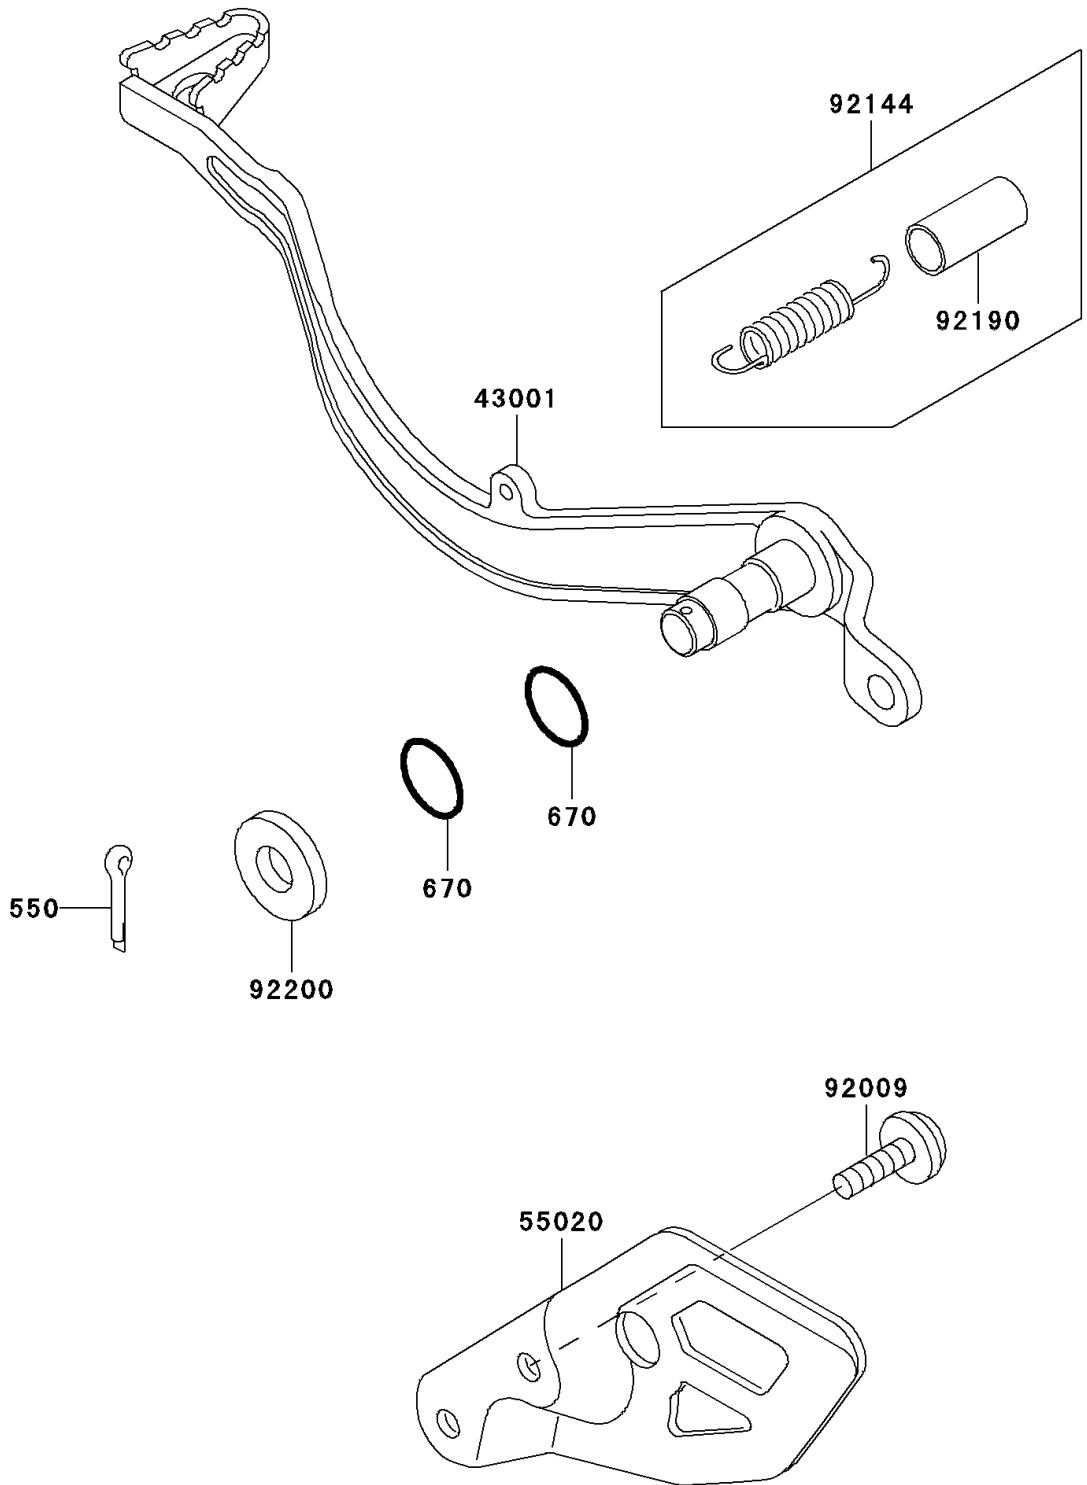

1994 KLX650 PARTS DIAGRAM

Brake Pedal

F2260

1994 KLX650 PARTS LIST

Brake Pedal

ITEM NAME	PART NUMBER	QUANTITY
PIN-COTTER,2.5X25 (Ref # 550)	550D2525	1
O RING,14MM (Ref # 670)	670B2014	2
LEVER-BRAKE,PEDAL (Ref # 43001)	43001-1322	1
GUARD,RR MASTER CYLINDER (Ref # 55020)	55020-1445	1
SCREW,6X10,WHITE (Ref # 92009)	92009-1286	2
SPRING,BRAKE PEDAL RETURN (Ref # 92144)	92144-1752	1
TUBE,13X16X25 (Ref # 92190)	92190-1488	1
WASHER,14.5X24X1.6 (Ref # 92200)	92200-1171	1