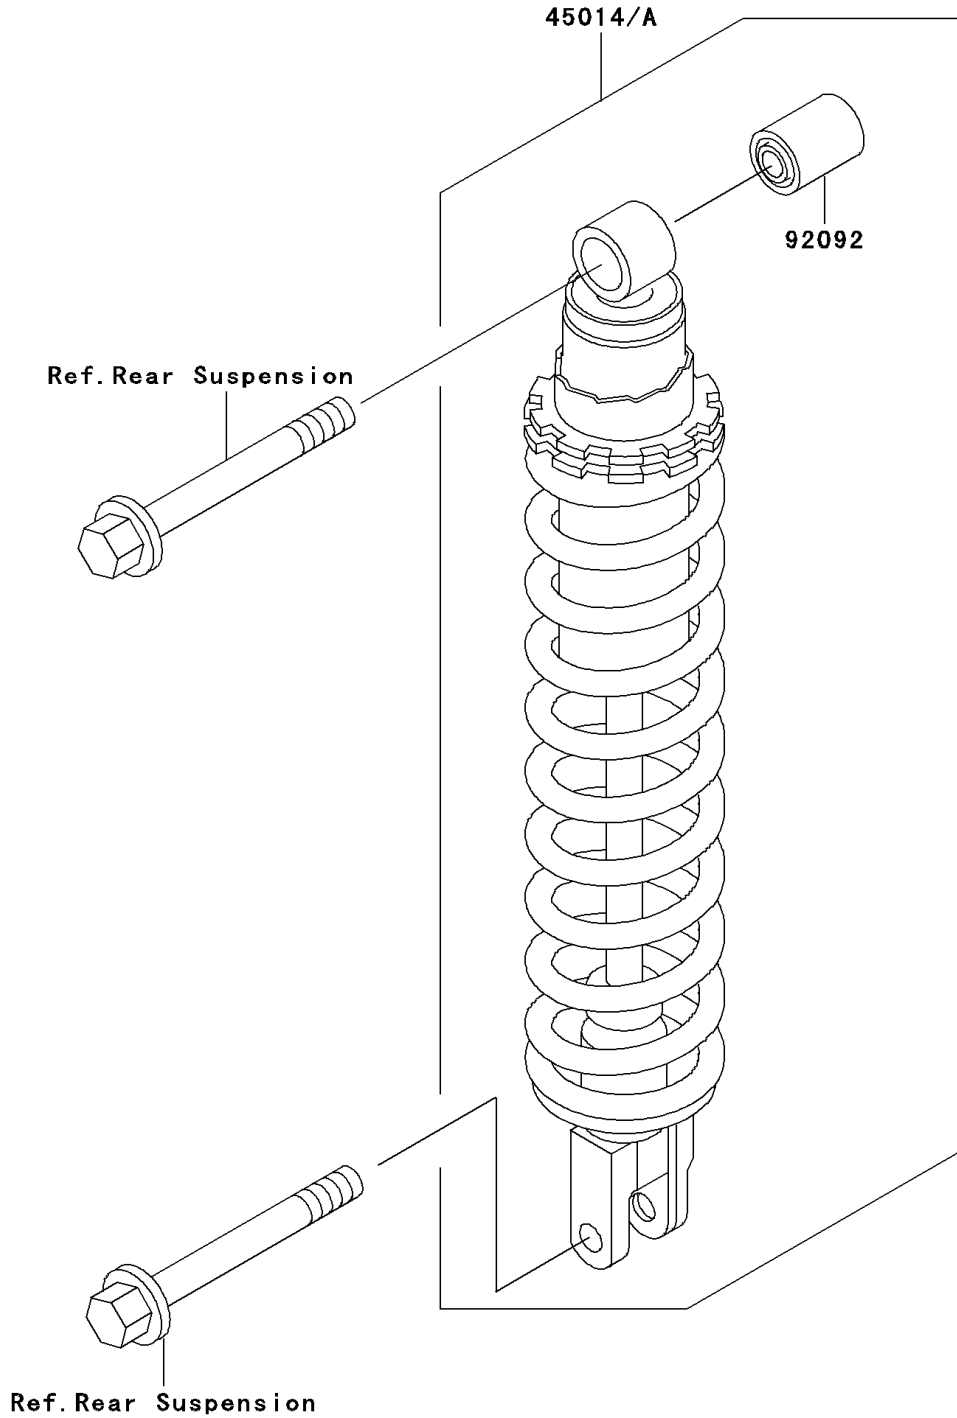

1994 KLX650 PARTS DIAGRAM

Shock Absorber(s)

F2280

1994 KLX650 PARTS LIST

Shock Absorber(s)

ITEM NAME	PART NUMBER	QUANTITY
SHOCKABSORBER,YELLOW (Ref # 45014)	45014-1572-VP	1
BUSHING-RUBBER,SHOCKABSORBER (Ref # 92092)	92092-1062	1