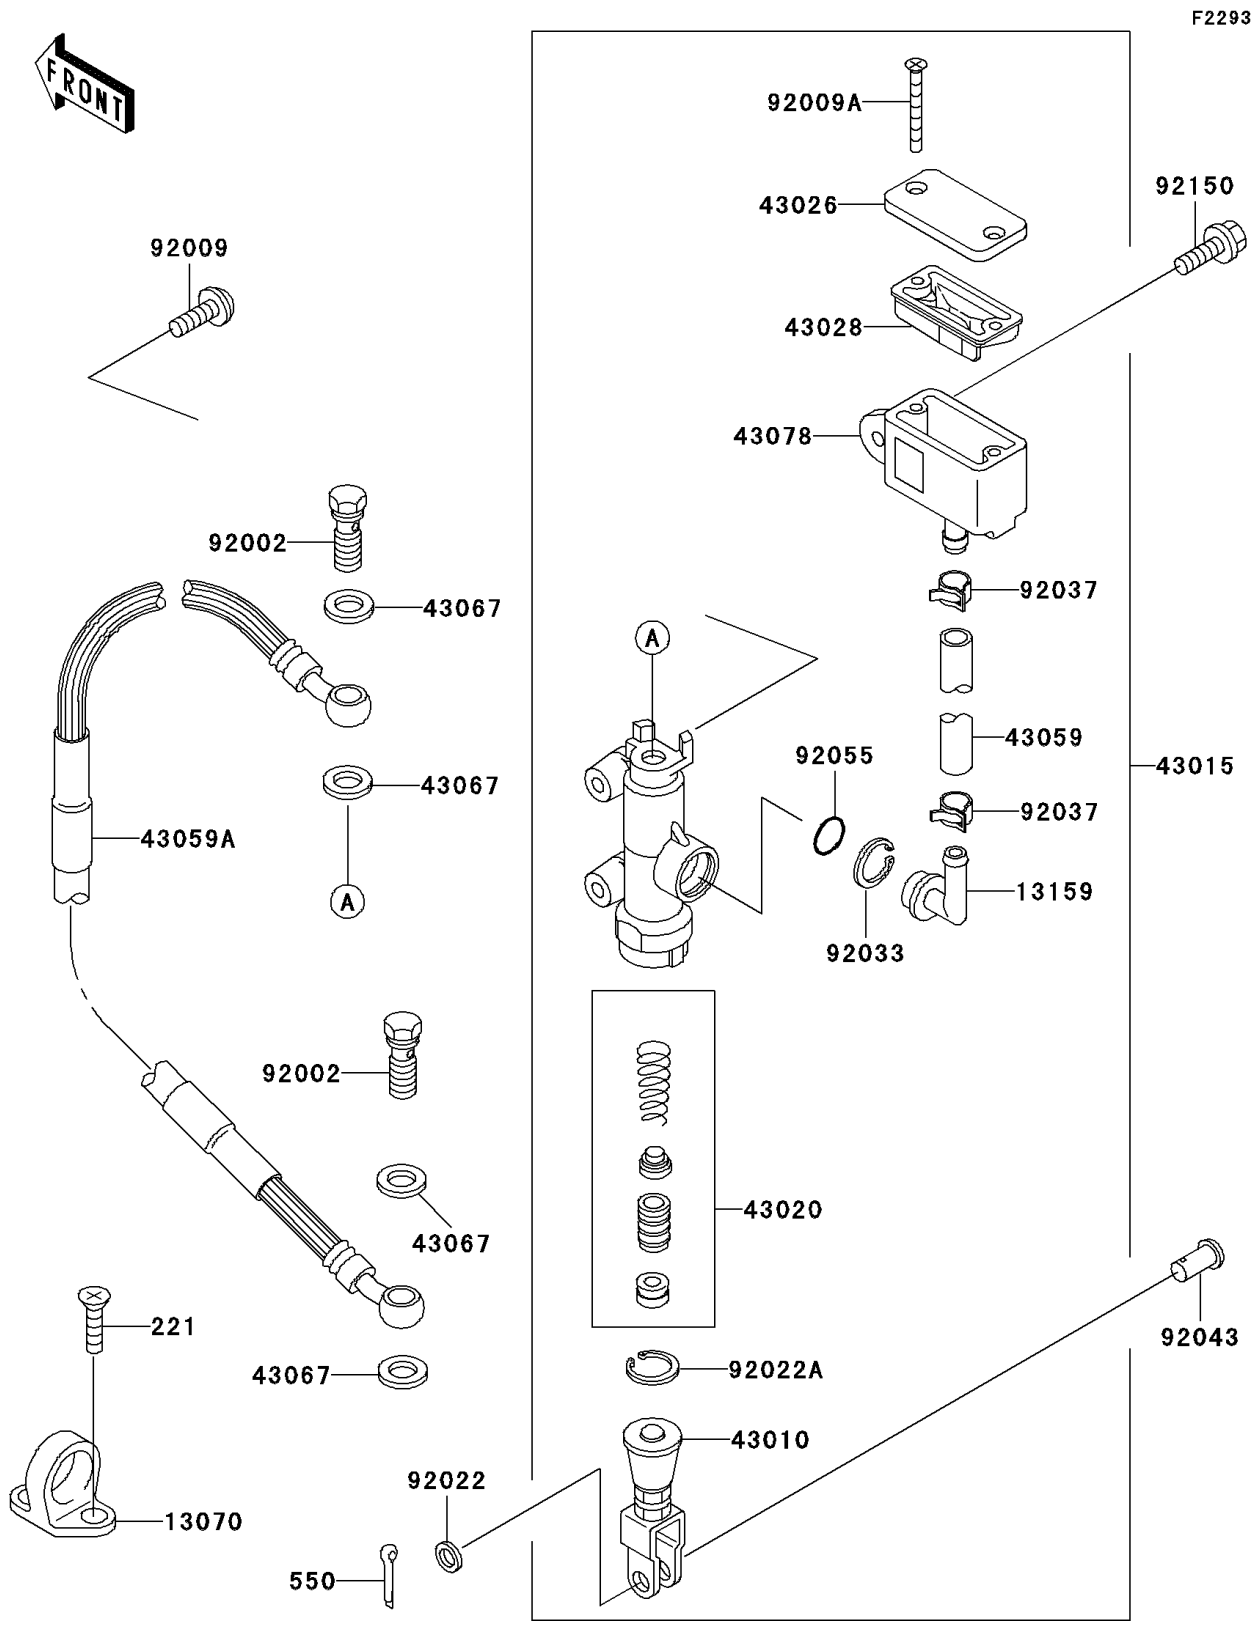

1994 KLX650 PARTS DIAGRAM

Rear Master Cylinder

1994 KLX650 PARTS LIST

Rear Master Cylinder

ITEM NAME	PART NUMBER	QUANTITY
SCREW-CSK-CROS,6X16 (Ref # 221)	221B0616	4
PIN-COTTER,2.0X15 (Ref # 550)	550D2015	1
GUIDE,HOSE (Ref # 13070)	13070-1144	2
CONNECTOR (Ref # 13159)	13159-1056	1
ROD-ASSY-BRAKE (Ref # 43010)	43010-1068	1
CYLINDER-ASSY-MASTER,RR (Ref # 43015)	43015-1515	1
PISTON-COMP-BRAKE (Ref # 43020)	43020-1094	1
CAP-BRAKE (Ref # 43026)	43026-1075	1
DIAPHRAGM (Ref # 43028)	43028-1067	1
HOSE-BRAKE (Ref # 43059)	43059-1561	1
HOSE-BRAKE,RR (Ref # 43059A)	43059-1757	1
WASHER,10.5X15X1.5 (Ref # 43067)	43067-001	4
RESERVOIR (Ref # 43078)	43078-1122	1
BOLT,OIL,L=23 (Ref # 92002)	92002-1888	2
SCREW,6X14,WHITE (Ref # 92009)	92009-1287	2
SCREW,4X40 (Ref # 92009A)	92009-1596	2
WASHER,8.5X13X1 (Ref # 92022)	92022-1028	1
WASHER,CIRCRIP (Ref # 92022A)	92022-1601	1
RING-SNAP,20.5MM (Ref # 92033)	92033-1186	1
CLAMP (Ref # 92037)	92037-1710	2
PIN (Ref # 92043)	92043-1039	1
RING-O,MASTER CYLINDER (Ref # 92055)	92055-1251	1
BOLT,FLANGED,6X25 (Ref # 92150)	92150-1507	1