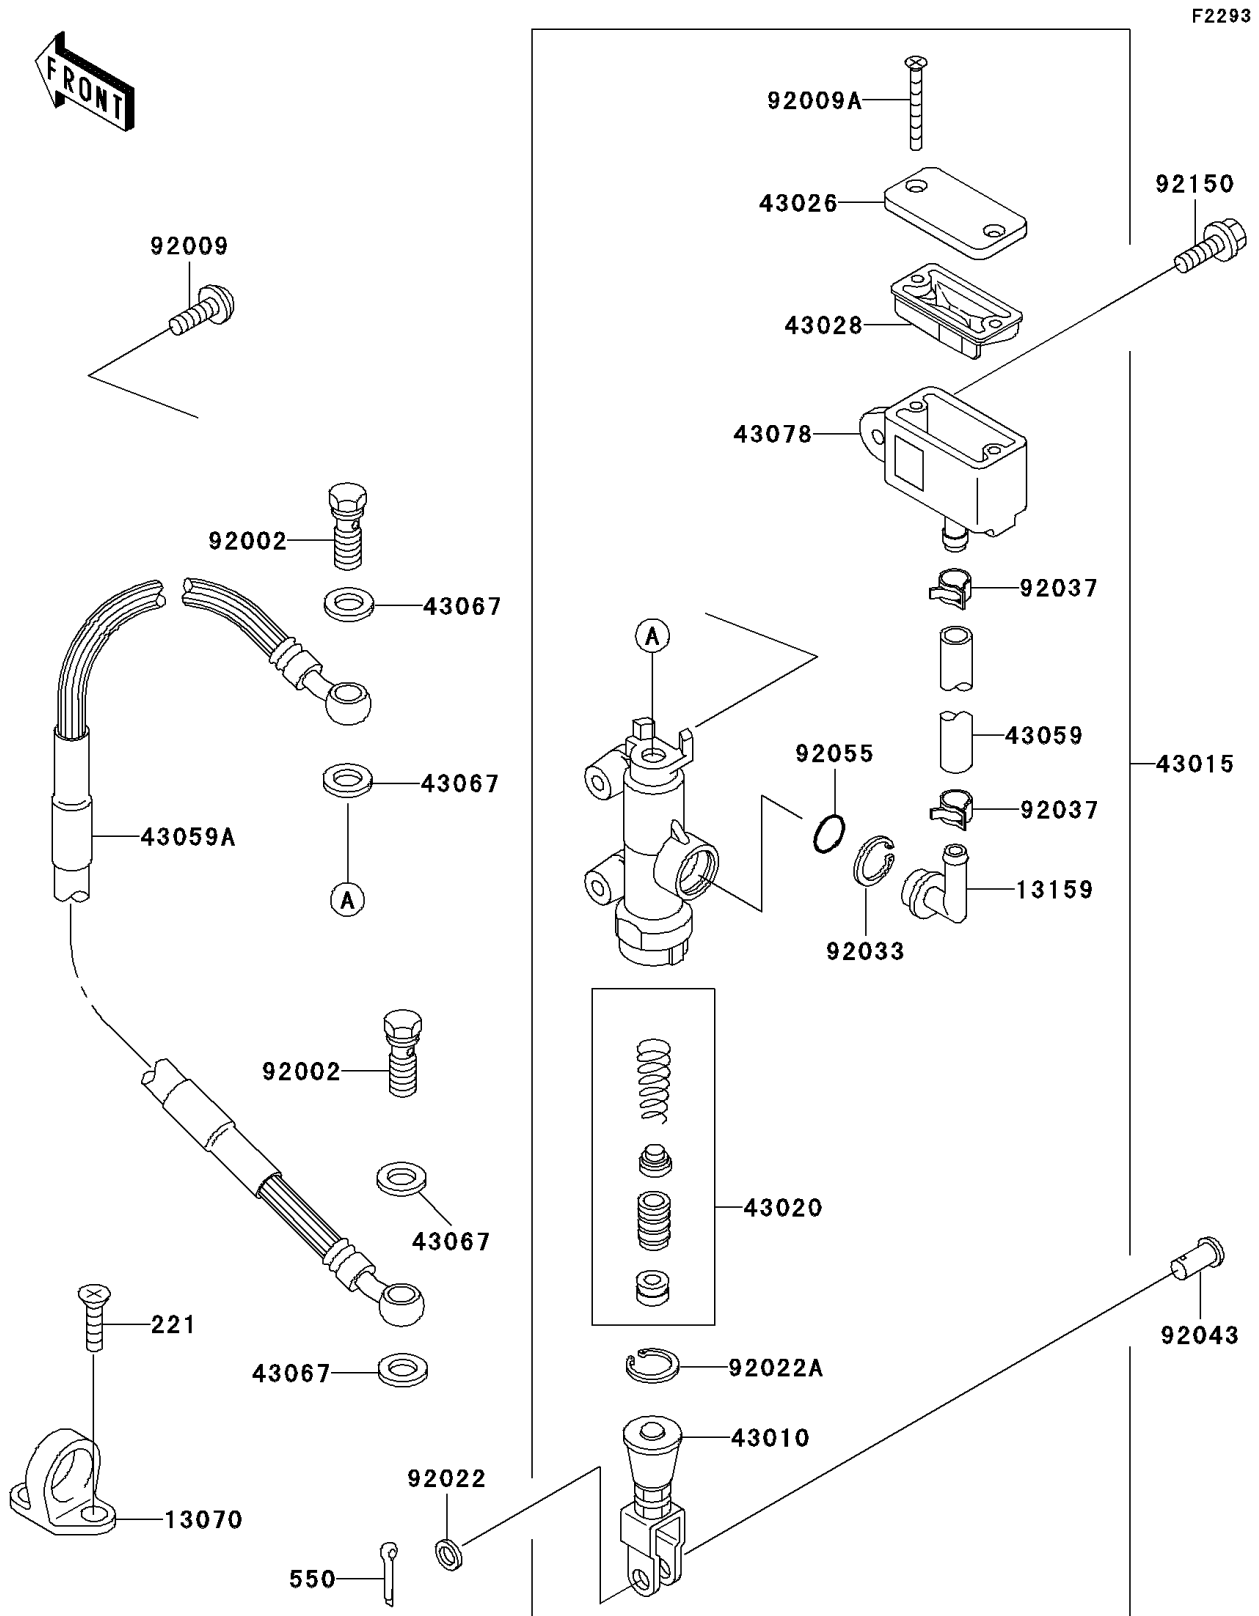

# 1995 KLX650 PARTS DIAGRAM

## Rear Master Cylinder

# 1995 KLX650 PARTS LIST

## Rear Master Cylinder

ITEM NAME	PART NUMBER	QUANTITY
SCREW-CSK-CROS,6X16 (Ref # 221)	221B0616	4
PIN-COTTER,2.0X15 (Ref # 550)	550D2015	1
GUIDE,HOSE (Ref # 13070)	13070-1144	2
CONNECTOR (Ref # 13159)	13159-1056	1
ROD-ASSY-BRAKE (Ref # 43010)	43010-1068	1
CYLINDER-ASSY-MASTER,RR (Ref # 43015)	43015-1515	1
PISTON-COMP-BRAKE (Ref # 43020)	43020-1094	1
CAP-BRAKE (Ref # 43026)	43026-1075	1
DIAPHRAGM (Ref # 43028)	43028-1067	1
HOSE-BRAKE (Ref # 43059)	43059-1561	1
HOSE-BRAKE,RR (Ref # 43059A)	43059-1757	1
WASHER,10.5X15X1.5 (Ref # 43067)	43067-001	4
RESERVOIR (Ref # 43078)	43078-1122	1
BOLT,OIL,L=23 (Ref # 92002)	92002-1888	2
SCREW,6X14,WHITE (Ref # 92009)	92009-1287	2
SCREW,4X40 (Ref # 92009A)	92009-1596	2
WASHER,8.5X13X1 (Ref # 92022)	92022-1028	1
WASHER,CIRCRIP (Ref # 92022A)	92022-1601	1
RING-SNAP,20.5MM (Ref # 92033)	92033-1186	1
CLAMP (Ref # 92037)	92037-1710	2
PIN (Ref # 92043)	92043-1039	1
RING-O,MASTER CYLINDER (Ref # 92055)	92055-1251	1
BOLT,FLANGED,6X25 (Ref # 92150)	92150-1507	1