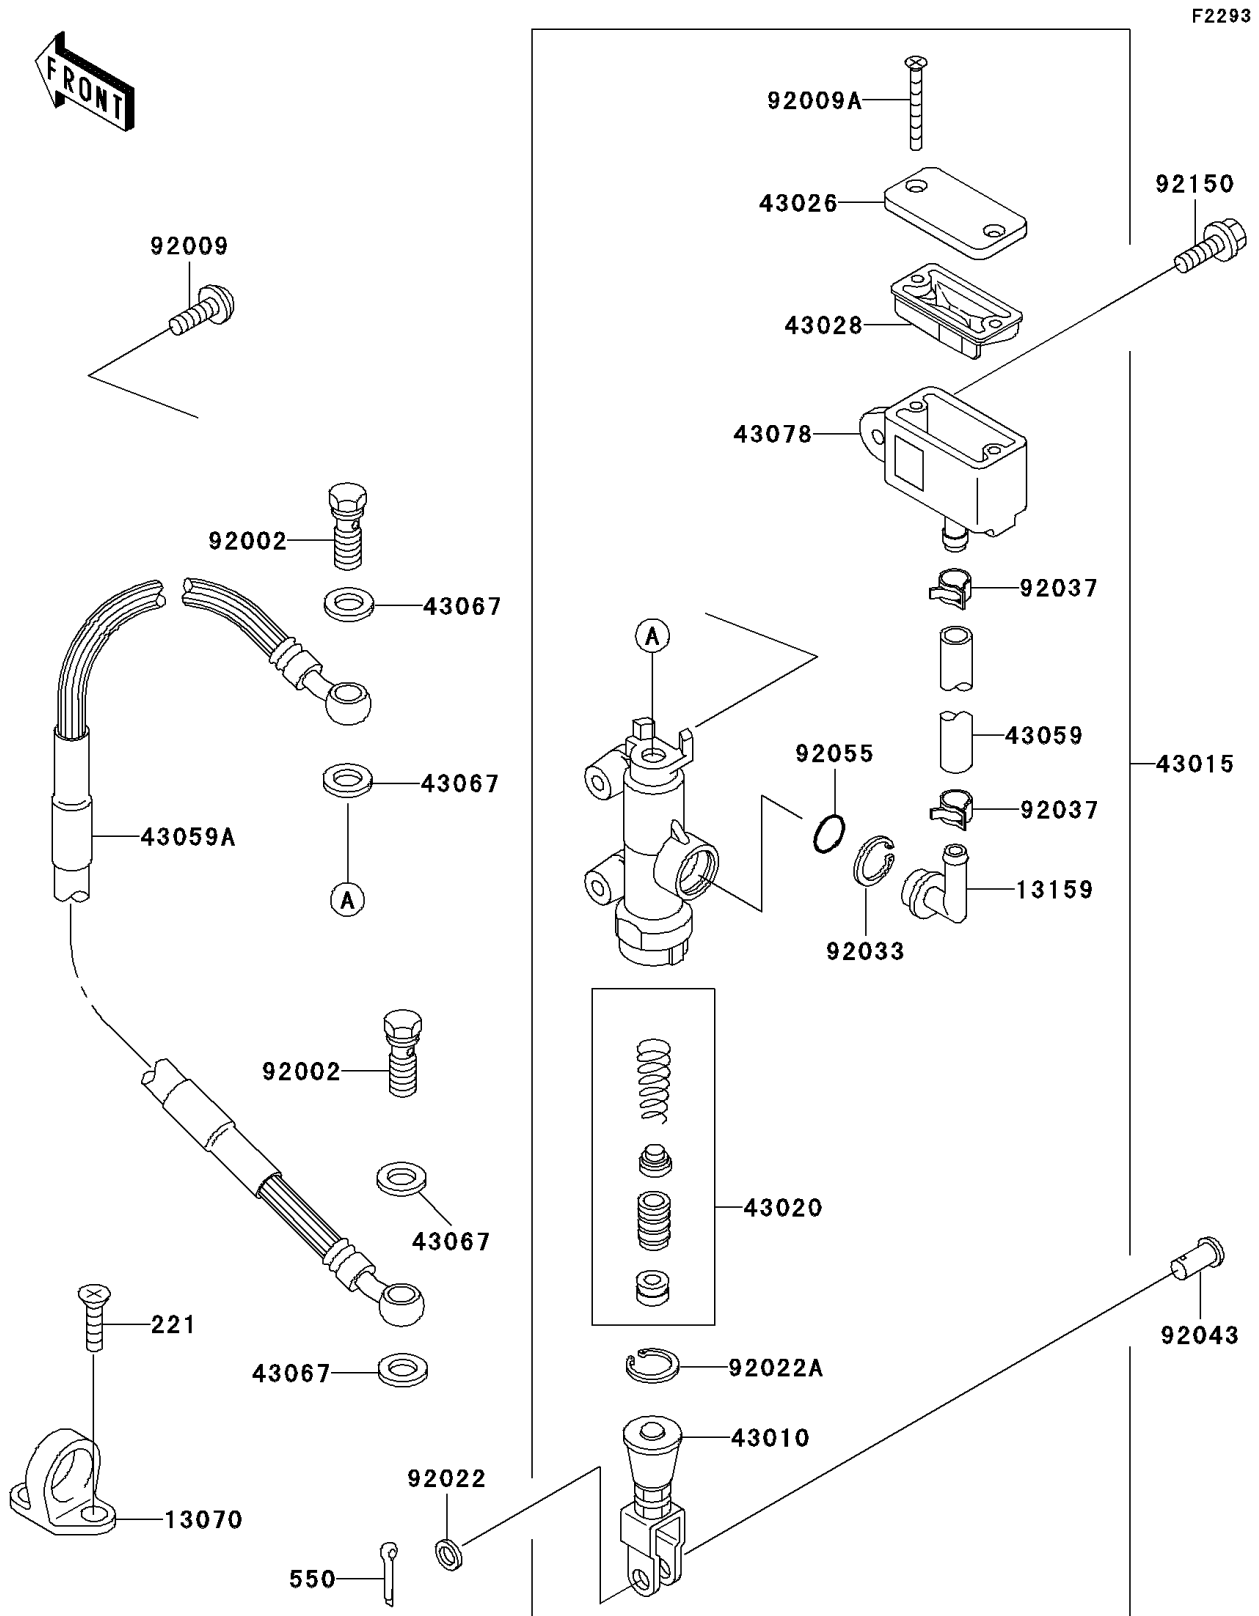

1995 KLX650 PARTS DIAGRAM

Rear Master Cylinder

1995 KLX650 PARTS LIST

Rear Master Cylinder

ITEM NAME	PART NUMBER	QUANTITY
SCREW-CSK-CROS,6X16 (Ref # 221)	221B0616	4
PIN-COTTER,2.0X15 (Ref # 550)	550D2015	1
GUIDE,HOSE (Ref # 13070)	13070-1144	2
CONNECTOR (Ref # 13159)	13159-1056	1
ROD-ASSY-BRAKE (Ref # 43010)	43010-1068	1
CYLINDER-ASSY-MASTER,RR (Ref # 43015)	43015-1515	1
PISTON-COMP-BRAKE (Ref # 43020)	43020-1094	1
CAP-BRAKE (Ref # 43026)	43026-1075	1
DIAPHRAGM (Ref # 43028)	43028-1067	1
HOSE-BRAKE (Ref # 43059)	43059-1561	1
HOSE-BRAKE,RR (Ref # 43059A)	43059-1757	1
WASHER,10.5X15X1.5 (Ref # 43067)	43067-001	4
RESERVOIR (Ref # 43078)	43078-1122	1
BOLT,OIL,L=23 (Ref # 92002)	92002-1888	2
SCREW,6X14,WHITE (Ref # 92009)	92009-1287	2
SCREW,4X40 (Ref # 92009A)	92009-1596	2
WASHER,8.5X13X1 (Ref # 92022)	92022-1028	1
WASHER,CIRCRIP (Ref # 92022A)	92022-1601	1
RING-SNAP,20.5MM (Ref # 92033)	92033-1186	1
CLAMP (Ref # 92037)	92037-1710	2
PIN (Ref # 92043)	92043-1039	1
RING-O,MASTER CYLINDER (Ref # 92055)	92055-1251	1
BOLT,FLANGED,6X25 (Ref # 92150)	92150-1507	1