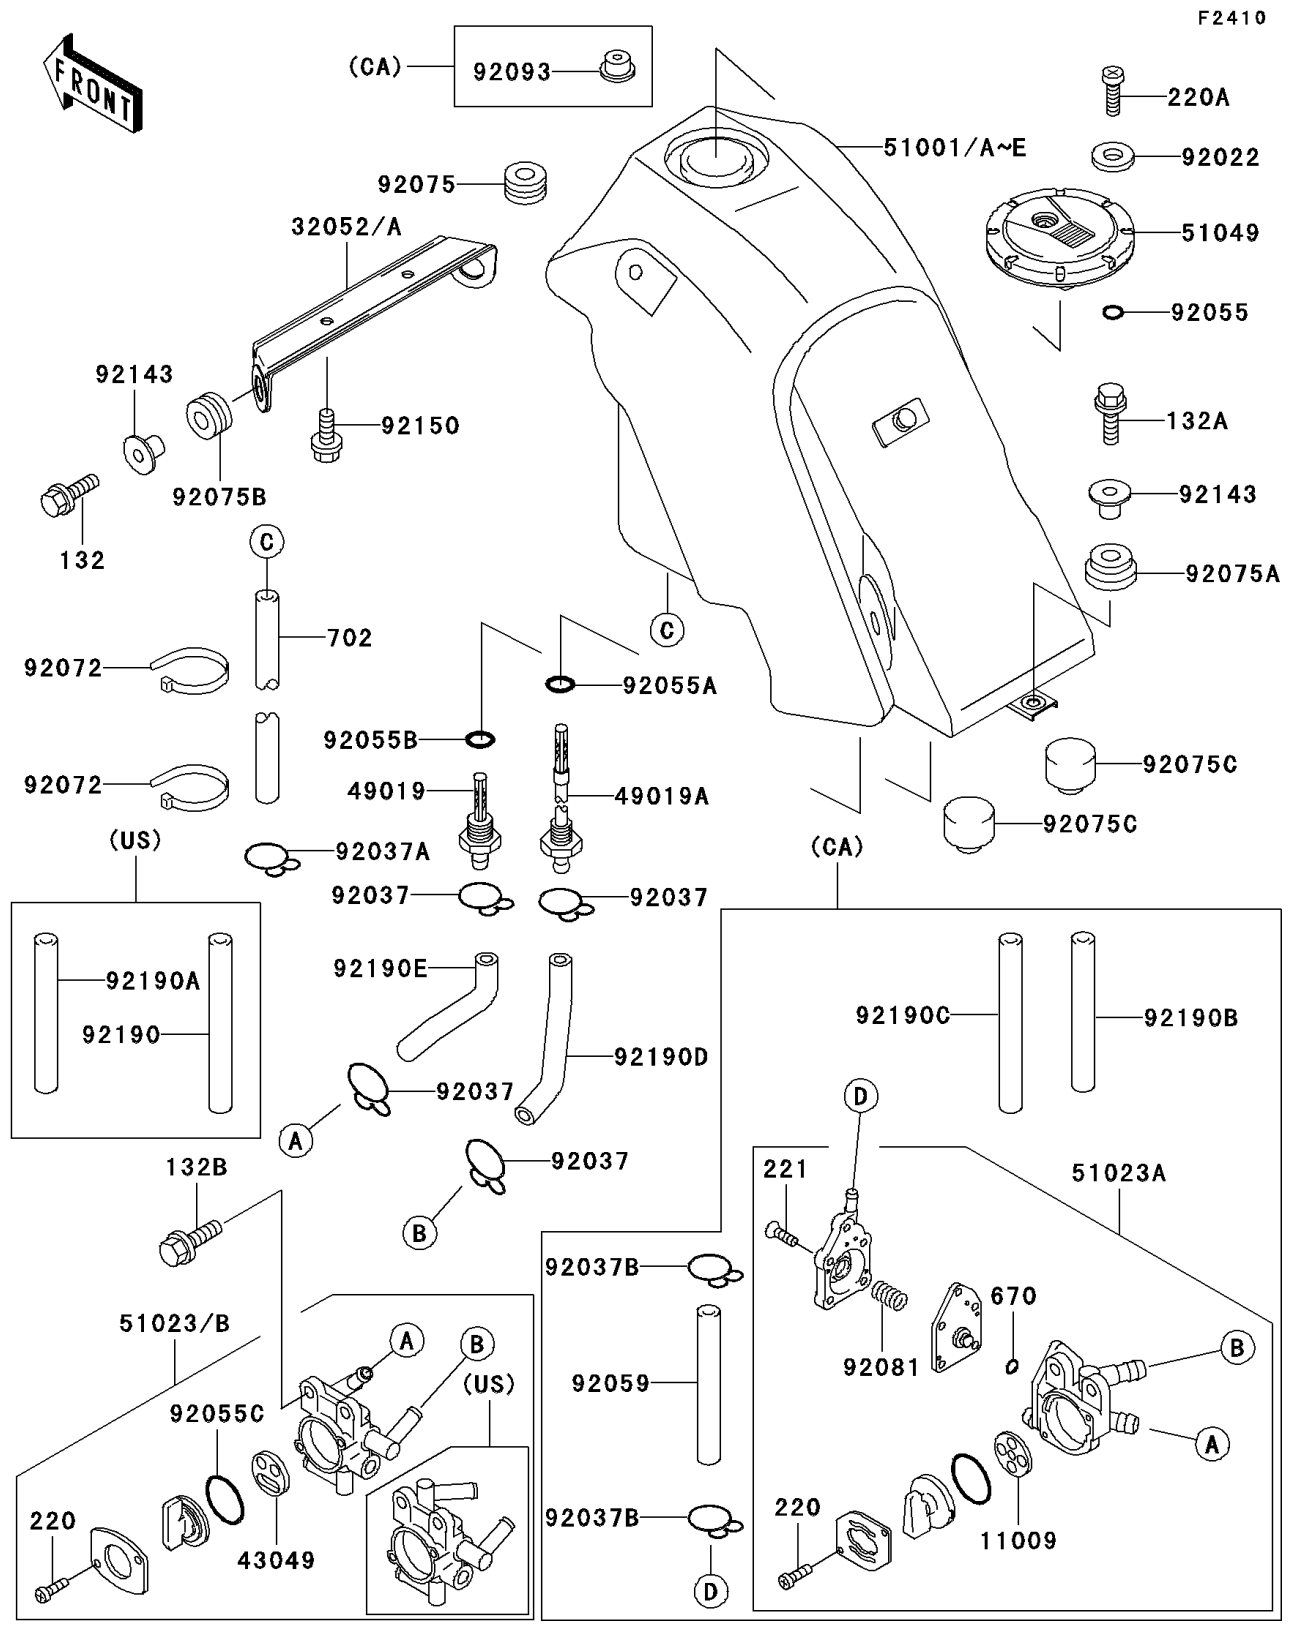

# 1994 KLX650 PARTS DIAGRAM

Fuel Tank

# 1994 KLX650 PARTS LIST

## Fuel Tank

ITEM NAME	PART NUMBER	QUANTITY
BRACKET-TANK,FR,EBONY (Ref # 32052)	32052-1366-H8	1
FILTER-FUEL,"RES" (Ref # 49019)	49019-1057	1
FILTER-FUEL,"ON" (Ref # 49019A)	49019-1058	1
CAP-TANK,FUEL (Ref # 51049)	51049-1077	1
WASHER,5.1X10X1.0 (Ref # 92022)	92022-1977	2
CLAMP,TUBE (Ref # 92037)	92037-147	4
RING-O (Ref # 92055)	92055-1023	2
RING-O,ID=9.5 (Ref # 92055A)	92055-1386	1
RING-O,11.5X1.5 (Ref # 92055B)	92055-1387	1
BOLT-FLANGED-SMALL (Ref # 132)	132G0620	2
BOLT-FLANGED-SMALL (Ref # 132A)	132G0625	1
BOLT-FLANGED-SMALL (Ref # 132B)	132J0608	2
SCREW-PAN-CROS (Ref # 220)	220B0308	2
SCREW-PAN-CROS (Ref # 220A)	220D0510	2
DAMPER (Ref # 92075)	92075-005	1
DAMPER (Ref # 92075A)	92075-112	1
DAMPER,RUBBER (Ref # 92075B)	92075-1123	2
DAMPER (Ref # 92075C)	92075-1876	2
COLLAR (Ref # 92143)	92143-1353	3
BOLT,6X12 (Ref # 92150)	92150-1435	2
GASKET,TAP VALVE (Ref # 11009)	11009-1188	1
PACKING,TAP VALVE (Ref # 43049)	43049-1066	1
TANK-COMP-FUEL,EBONY (Ref # 51001C)	51001-1453-H8	1
TANK-COMP-FUEL,EBONY (Ref # 51001E)	51001-1455-H8	1
TAP-ASSY,FUEL (Ref # 51023A)	51023-1208	1
TAP-ASSY,FUEL (Ref # 51023B)	51023-1210	1
CLAMP (Ref # 92037A)	92037-1610	1
CLAMP (Ref # 92037B)	92037-1712	2
RING-O,TAP LEVER (Ref # 92055C)	92055-1419	1

## Fuel Tank

ITEM NAME	PART NUMBER	QUANTITY
SCREW-CSK-CROS,4X14 (Ref # 221)	221B0414	5
O RING,4MM (Ref # 670)	670B1504	1
TUBE-RUBBER,5X8X620 (Ref # 702)	702A05620	1
TUBE,4X9X80 (Ref # 92059)	92059-1365	1
BAND,L=140 (Ref # 92072)	92072-1293	2
SPRING,TAP DIAPHRAGM (Ref # 92081)	92081-1240	1
SEAL,FUEL TANK CAP (Ref # 92093)	92093-1030	1
TUBE,"ON",5.6X11.1X92 (Ref # 92190B)	92190-1479	1
TUBE,"RES",5.6X11.1X100 (Ref # 92190C)	92190-1480	1
TUBE (Ref # 92190D)	92190-1496	1
TUBE (Ref # 92190E)	92190-1497	1