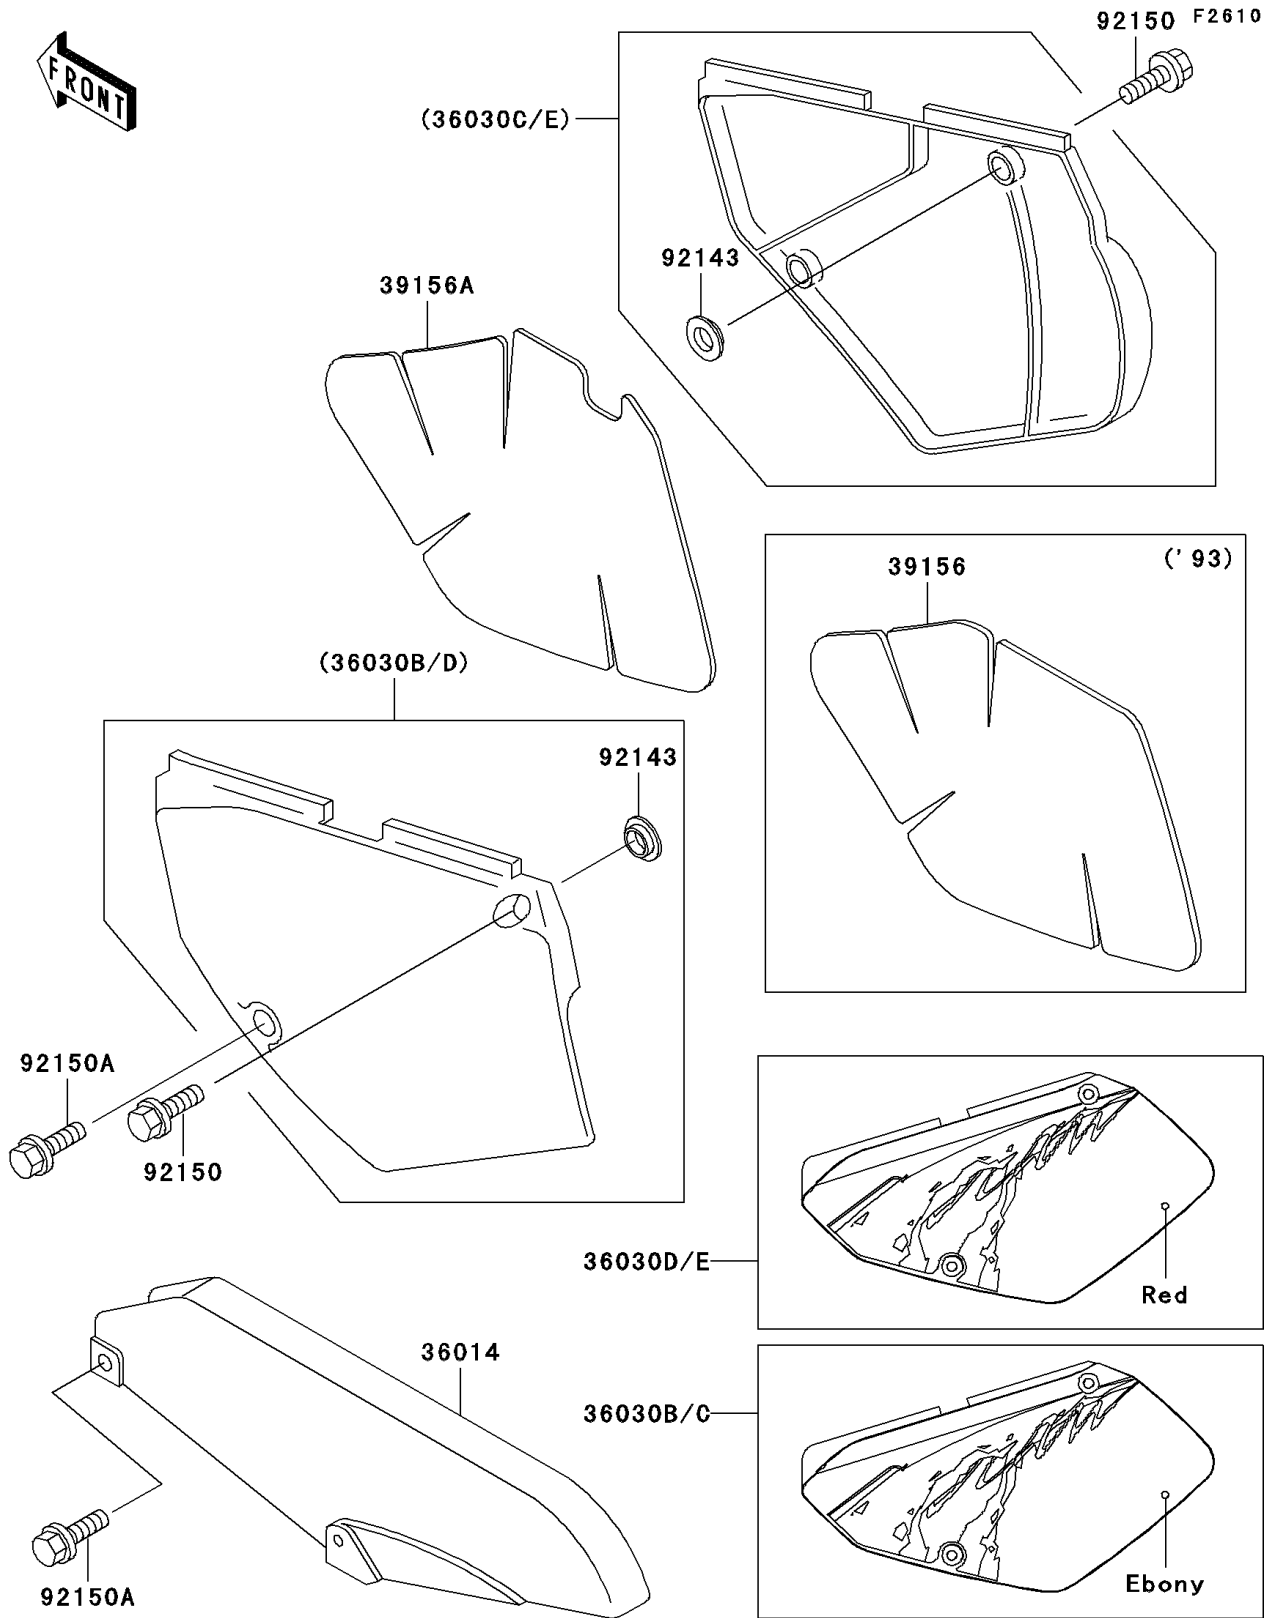

# 1995 KLX650 PARTS DIAGRAM

Side Covers/Chain Cover

# 1995 KLX650 PARTS LIST

## Side Covers/Chain Cover

ITEM NAME	PART NUMBER	QUANTITY
CASE-CHAIN (Ref # 36014)	36014-1147	1
COVER-SIDE,LH,S.RED (Ref # 36030D)	36030-5329-6B	1
COVER-SIDE,RH,S.RED (Ref # 36030E)	36030-5330-6B	1
PAD,SIDE COVER,RH (Ref # 39156A)	39156-1382	1
COLLAR (Ref # 92143)	92143-1196	4
BOLT,6X20 (Ref # 92150)	92150-1339	2
BOLT,6X14 (Ref # 92150A)	92150-1340	4